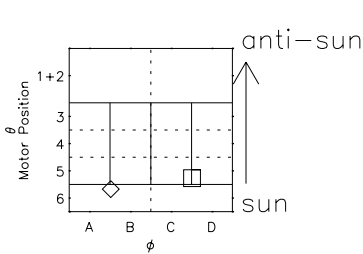

Galileo EPD Real Time All-Sky Anisotropies 96355

Software Version: RTSKY_MEAN V 1.20
Data Production: 06-03-00
Plot Production: Fri Sep 14 22:10:52 2001
Color File: wondr3
Geofactor File: 1.1

- ◇ = Jupiter look direction
- = Corotation look direction