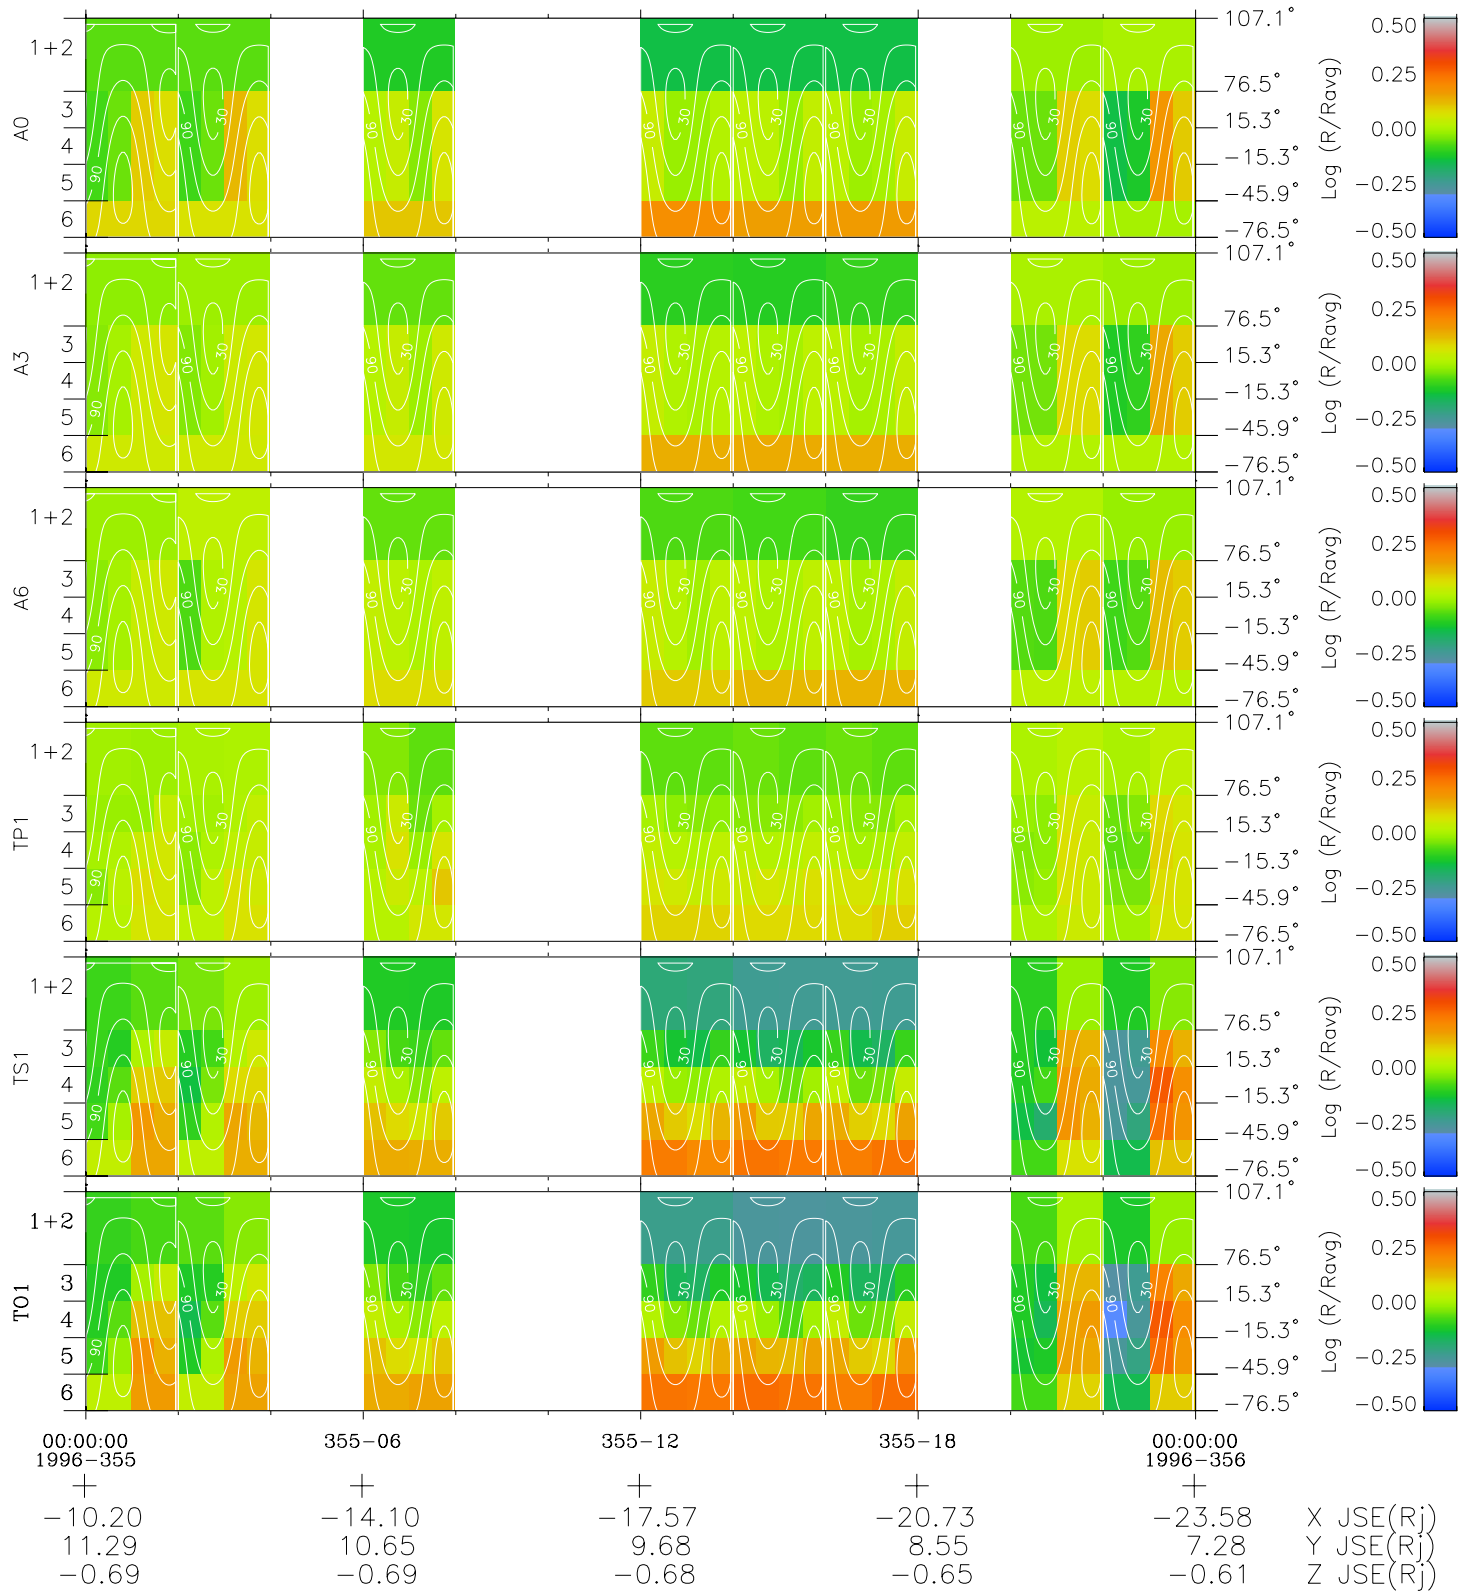

Galileo EPD Real Time All-Sky Anisotropies 96355

Software Version: RTSKY_MEAN V 1.20
Data Production: 06-03-00
Plot Production: Fri Sep 14 22:10:52 2001
Color File: wondr3
Geofactor File: 1.1

- ◇ = Jupiter look direction
- = Corotation look direction