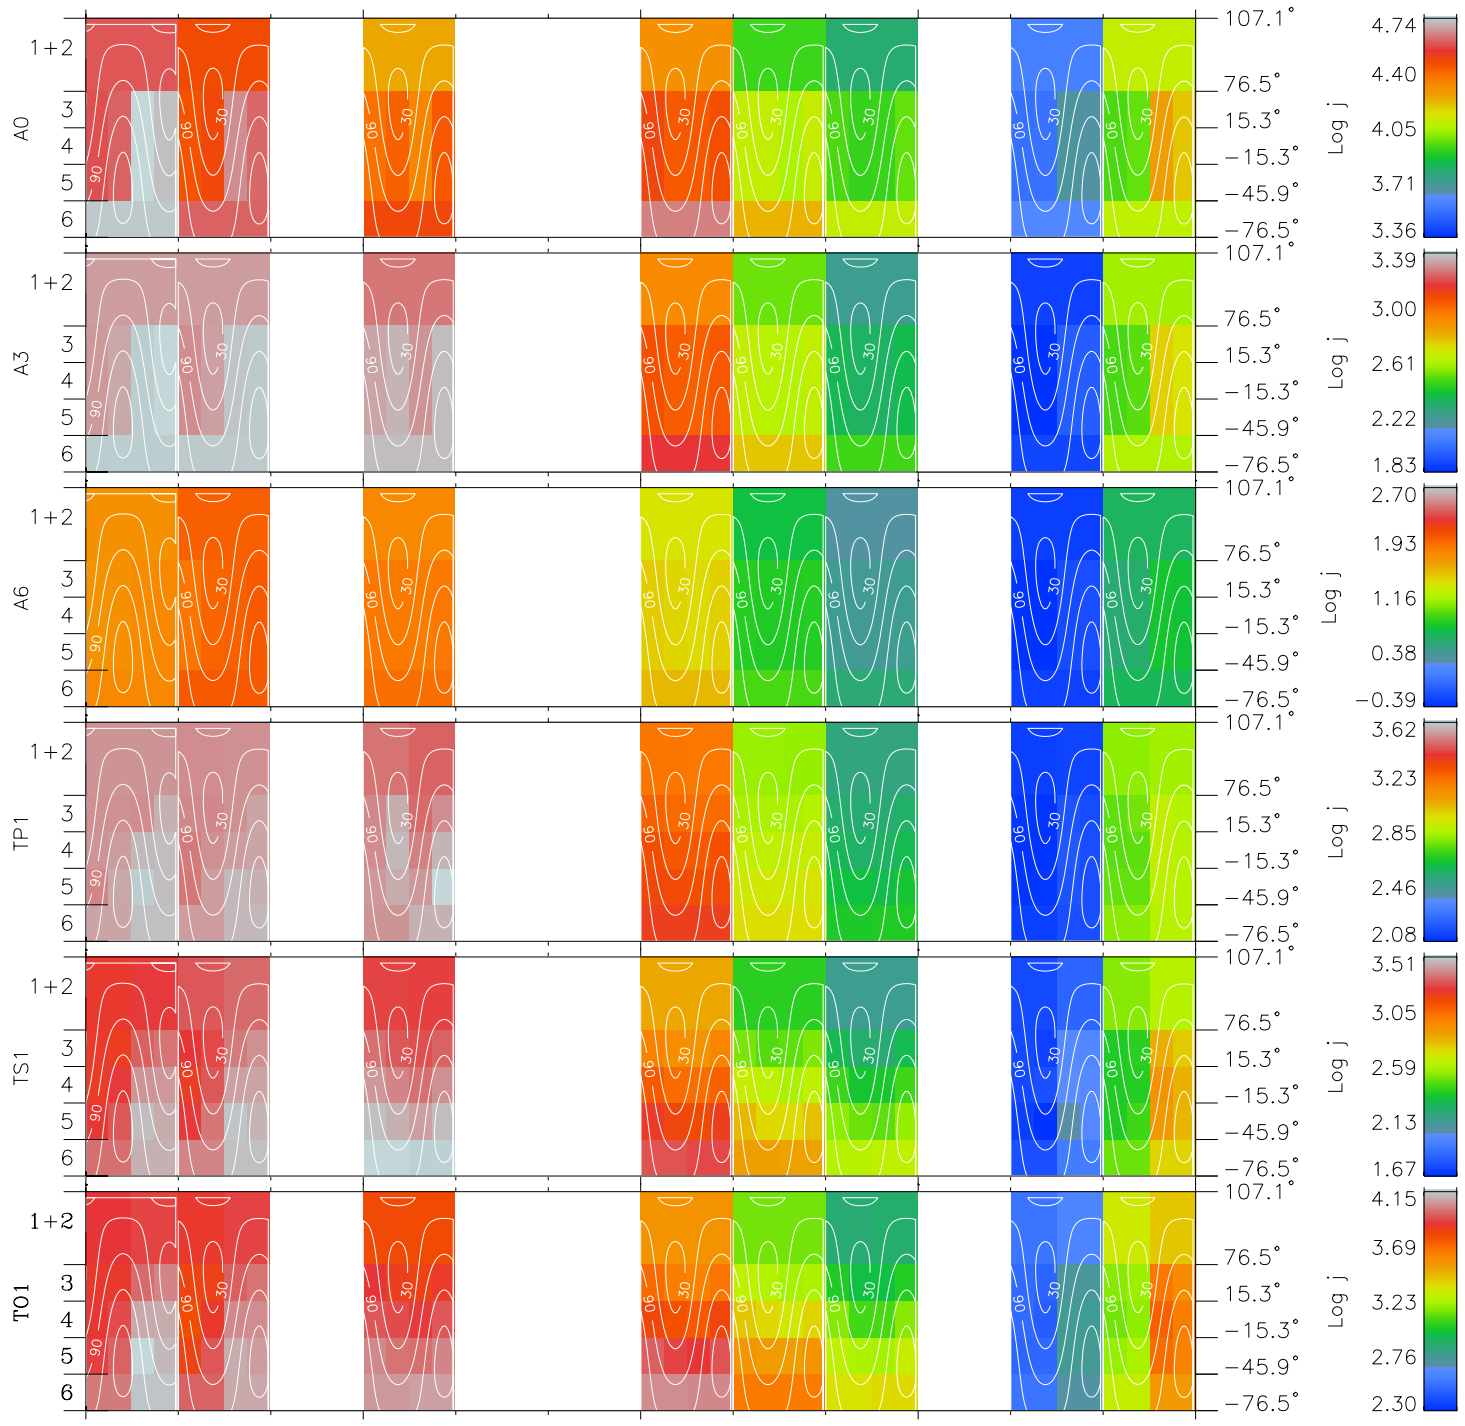

# Galileo EPD Real Time All-Sky Anisotropies 96355

Software Version: RTSKY\_FLUX V 1.20  
 Data Production: 06-03-00  
 Plot Production: Fri Sep 14 22:11:03 2001  
 Color File: wondr3  
 Geofactor File: 1.1

00:00:00 1996-355	355-06	355-12	355-18	00:00:00 1996-356	X JSE(R <sub>j</sub> )
+	+	+	+	+	Y JSE(R <sub>j</sub> )
-10.20	-14.10	-17.57	-20.73	-23.58	Z JSE(R <sub>j</sub> )
11.29	10.65	9.68	8.55	7.28	
-0.69	-0.69	-0.68	-0.65	-0.61	

- ◇ = Jupiter look direction
- = Corotation look direction