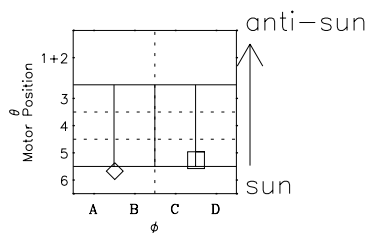

Galileo EPD Real-Time Omni 96355

Software Version: RTLINE_OMNI V 1.20
Data Production: 06-03-00
Plot Production: Fri Sep 14 22:12:16 2001

- ◇ = Jupiter look direction
- = Corotation look direction