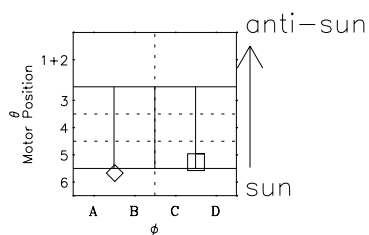

# Galileo EPD Real-Time Omni 96355

Software Version: RTLINE\_OMNI V 1.20  
Data Production: 06-03-00  
Plot Production: Fri Sep 14 22:12:15 2001

◇ = Jupiter look direction  
□ = Corotation look direction