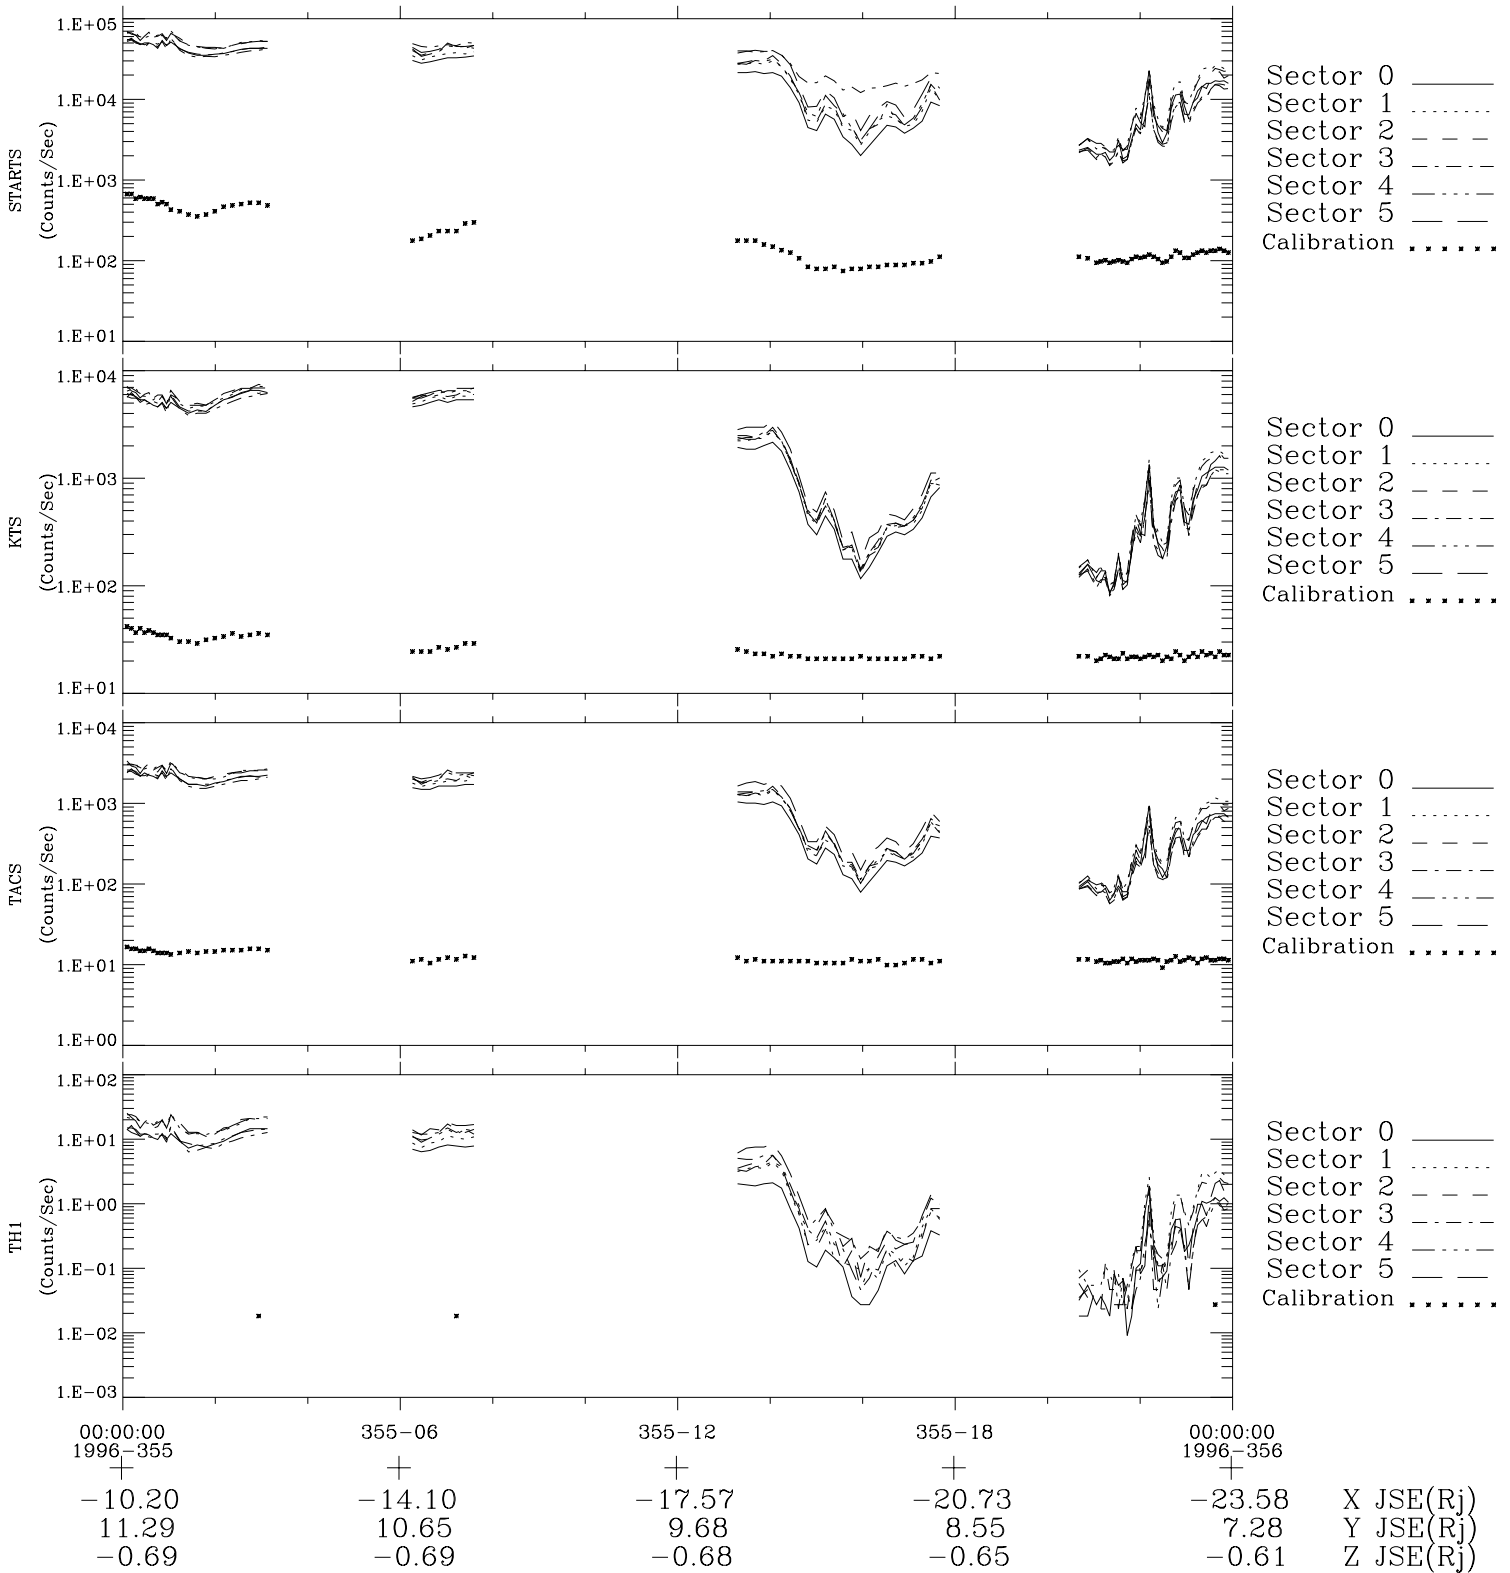

Galileo EPD Real-Time Six-Sector 96355

Software Version: RTLINE_R6 V 1.20
Data Production: 06-03-00
Plot Production: Fri Sep 14 22:12:23 2001

◇ = Jupiter look direction
□ = Corotation look direction