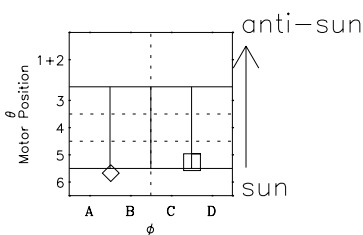

Galileo EPD Real-Time Six-Sector 96355

Software Version: RTLINE_R6 V 1.20
Data Production: 06-03-00
Plot Production: Fri Sep 14 22:12:23 2001

◇ = Jupiter look direction
□ = Corotation look direction