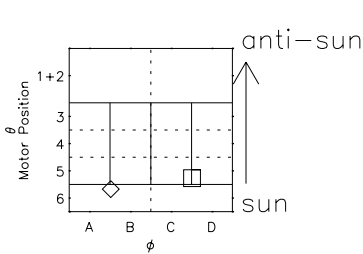

Galileo EPD Real Elevation Anisotropies 96355

Software Version: RTELEV_NORM V 1.20
Data Production: 06-03-00
Plot Production: Fri Sep 14 22:11:46 2001
Color File: wondr3
Geofactor File: 1.1

◇ = Jupiter look direction
□ = Corotation look direction