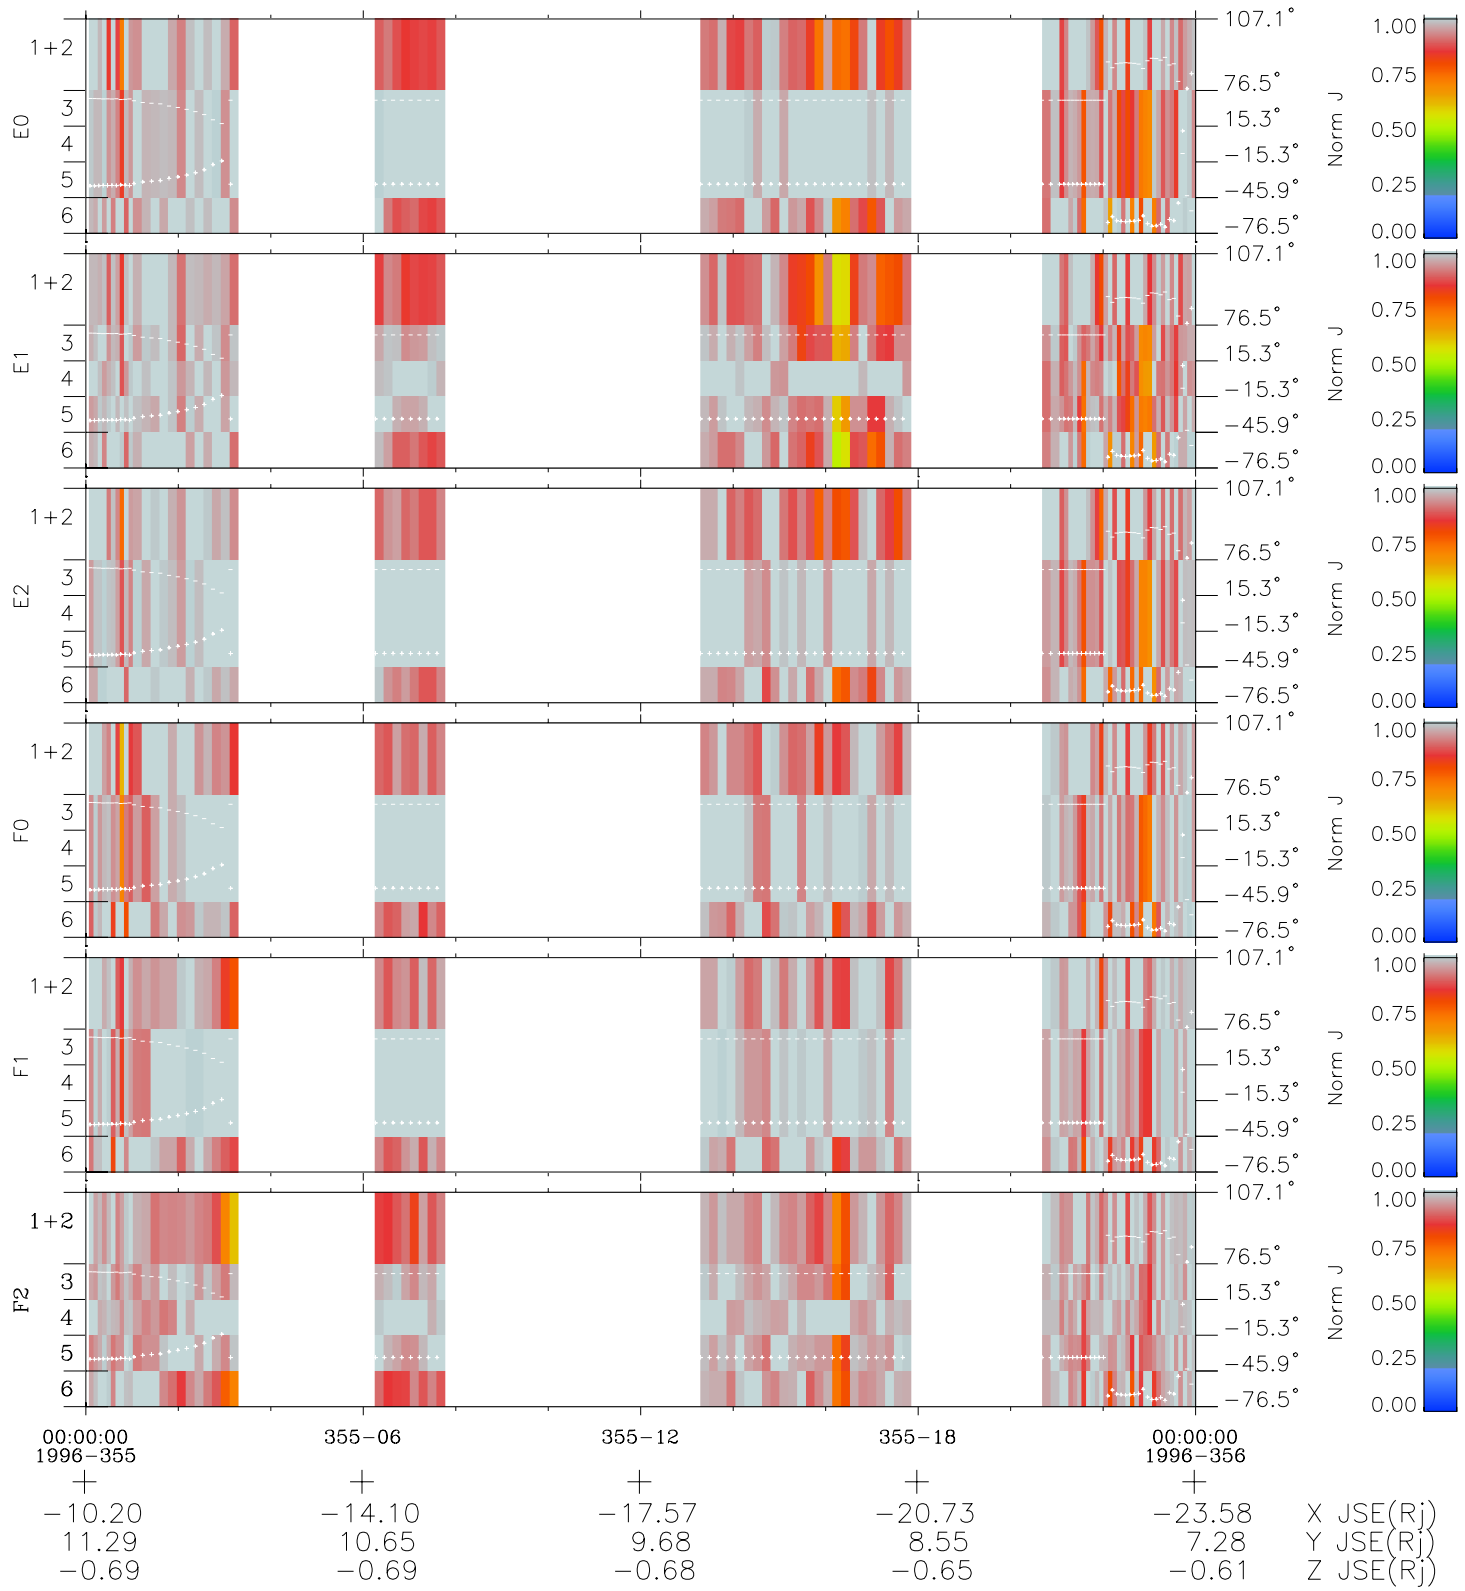

Galileo EPD Real Elevation Anisotropies 96355

Software Version: RTELEV_NORM V 1.20
Data Production: 06-03-00
Plot Production: Fri Sep 14 22:11:46 2001
Color File: wondr3
Geofactor File: 1.1

◇ = Jupiter look direction
□ = Corotation look direction