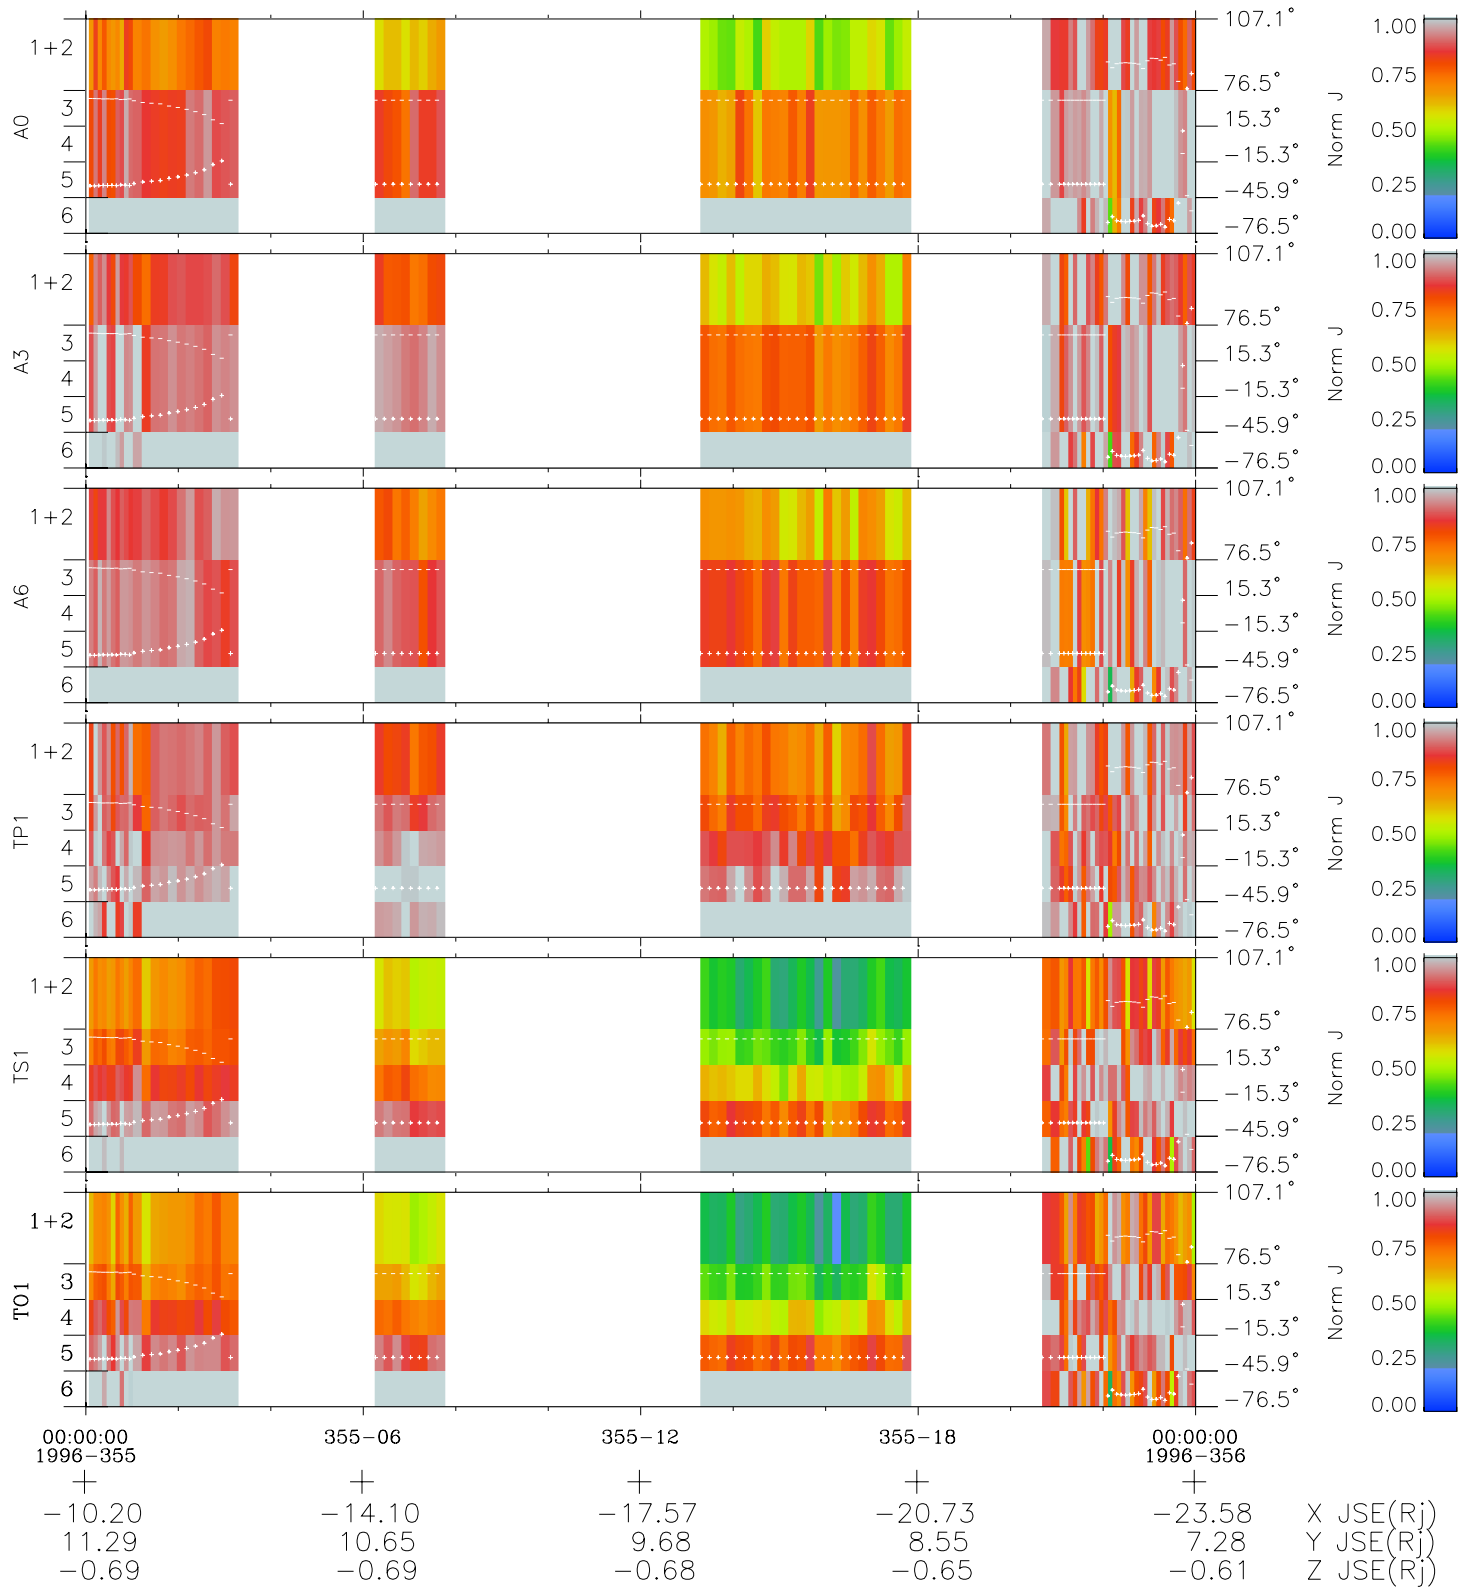

Galileo EPD Real Elevation Anisotropies 96355

Software Version: RTELEV_NORM V 1.20
Data Production: 06-03-00
Plot Production: Fri Sep 14 22:11:42 2001
Color File: wondr3
Geofactor File: 1.1

◇ = Jupiter look direction
□ = Corotation look direction