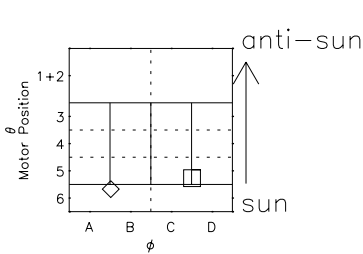

Galileo EPD Real Elevation Anisotropies 96355

Software Version: RTELEV_NORM V 1.20
Data Production: 06-03-00
Plot Production: Fri Sep 14 22:11:42 2001
Color File: wondr3
Geofactor File: 1.1

◇ = Jupiter look direction
□ = Corotation look direction