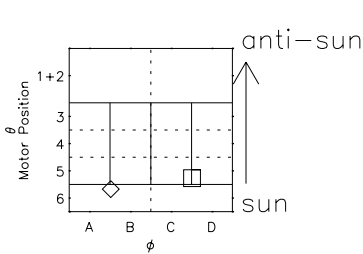

Galileo EPD Real Elevation Anisotropies 96355

Software Version: RTELEV_MEAN V 1.20
Data Production: 06-03-00
Plot Production: Fri Sep 14 22:11:24 2001
Color File: wondr3
Geofactor File: 1.1

- ◇ = Jupiter look direction
- = Corotation look direction