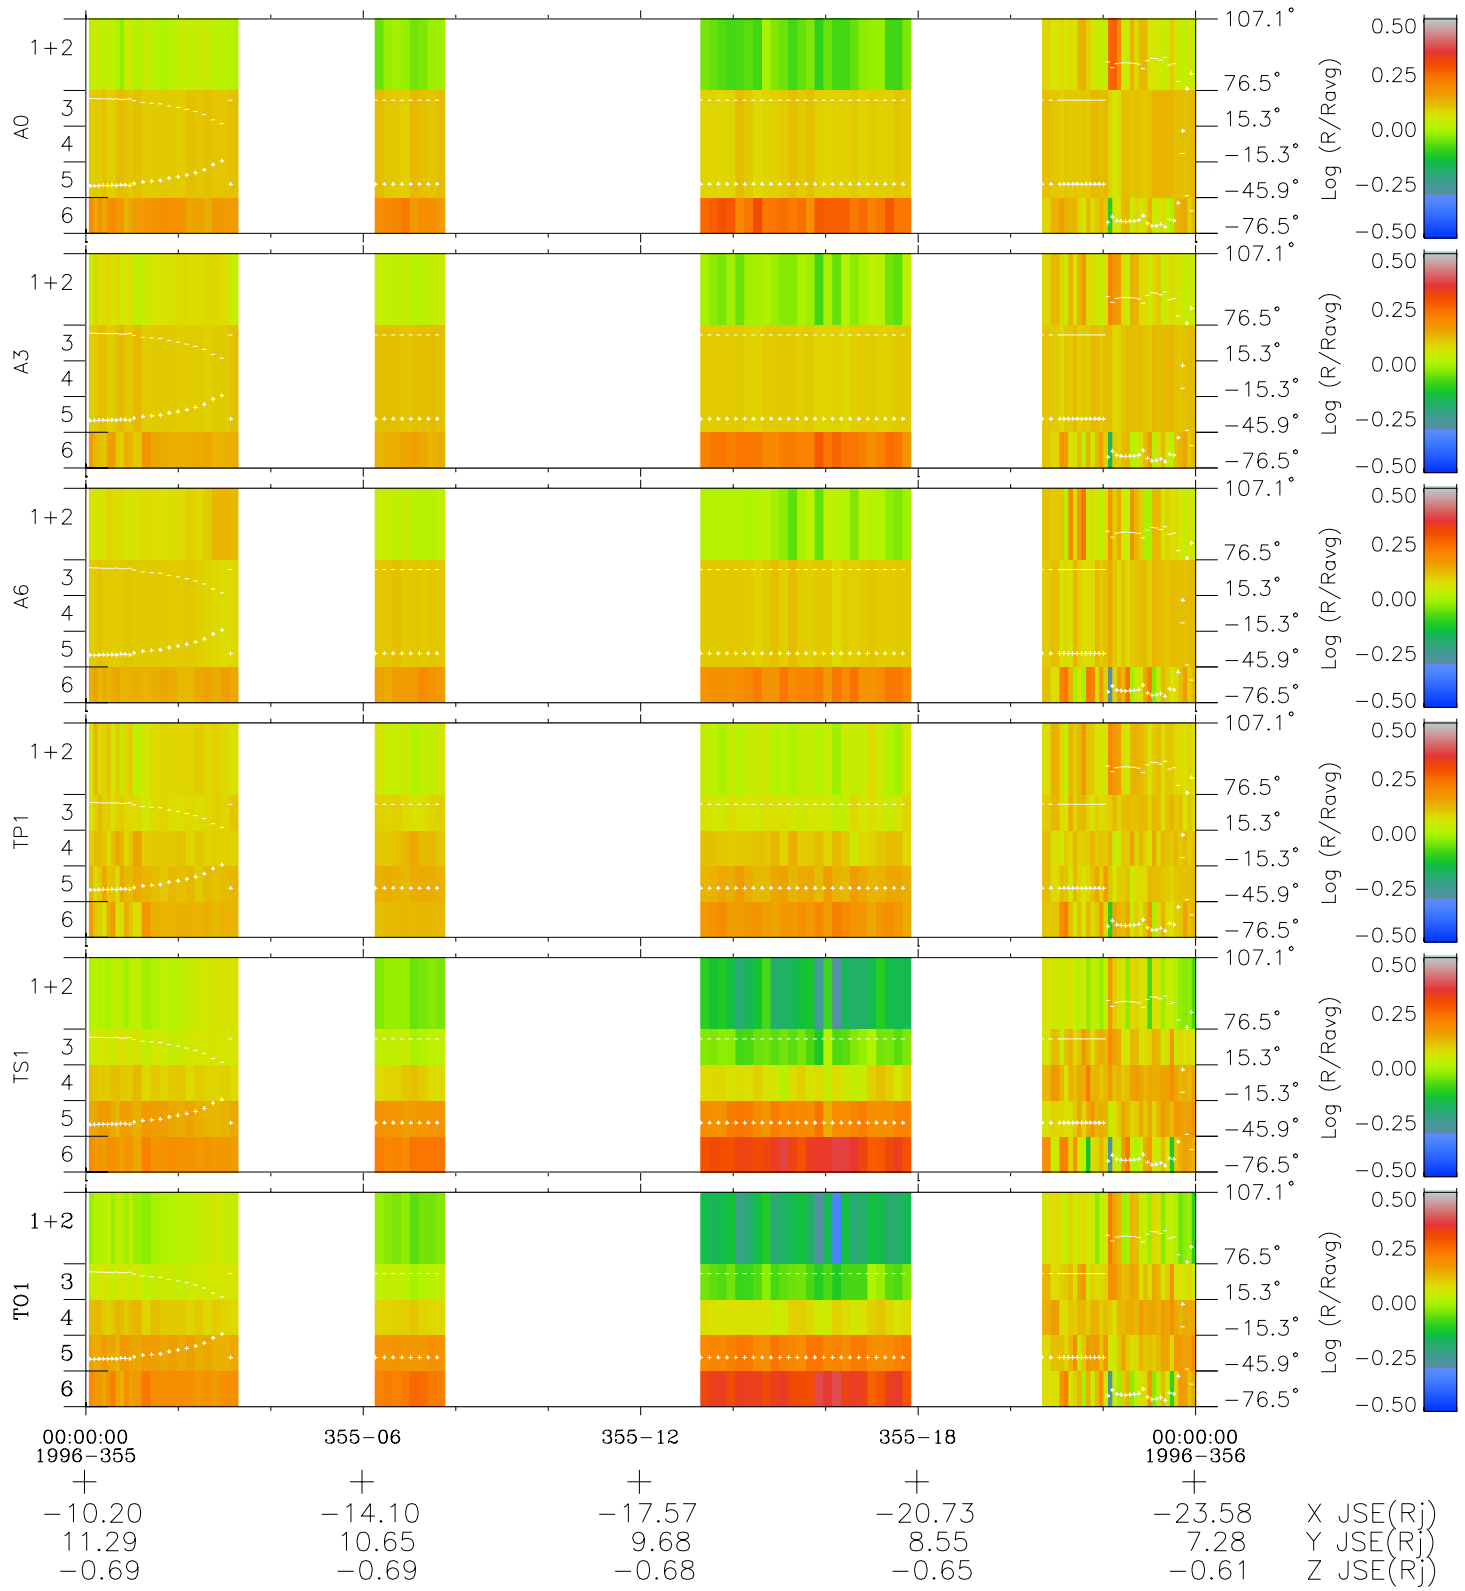

Galileo EPD Real Elevation Anisotropies 96355

Software Version: RTELEV_MEAN V 1.20
Data Production: 06-03-00
Plot Production: Fri Sep 14 22:11:24 2001
Color File: wondr3
Geofactor File: 1.1

- ◇ = Jupiter look direction
- = Corotation look direction