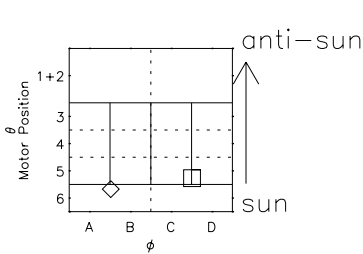

Galileo EPD Real Elevation Anisotropies 96355

Software Version: RTELEV_FLUX V 1.20
Data Production: 06-03-00
Plot Production: Fri Sep 14 22:11:33 2001
Color File: wondr3
Geofactor File: 1.1

- ◇ = Jupiter look direction
- = Corotation look direction