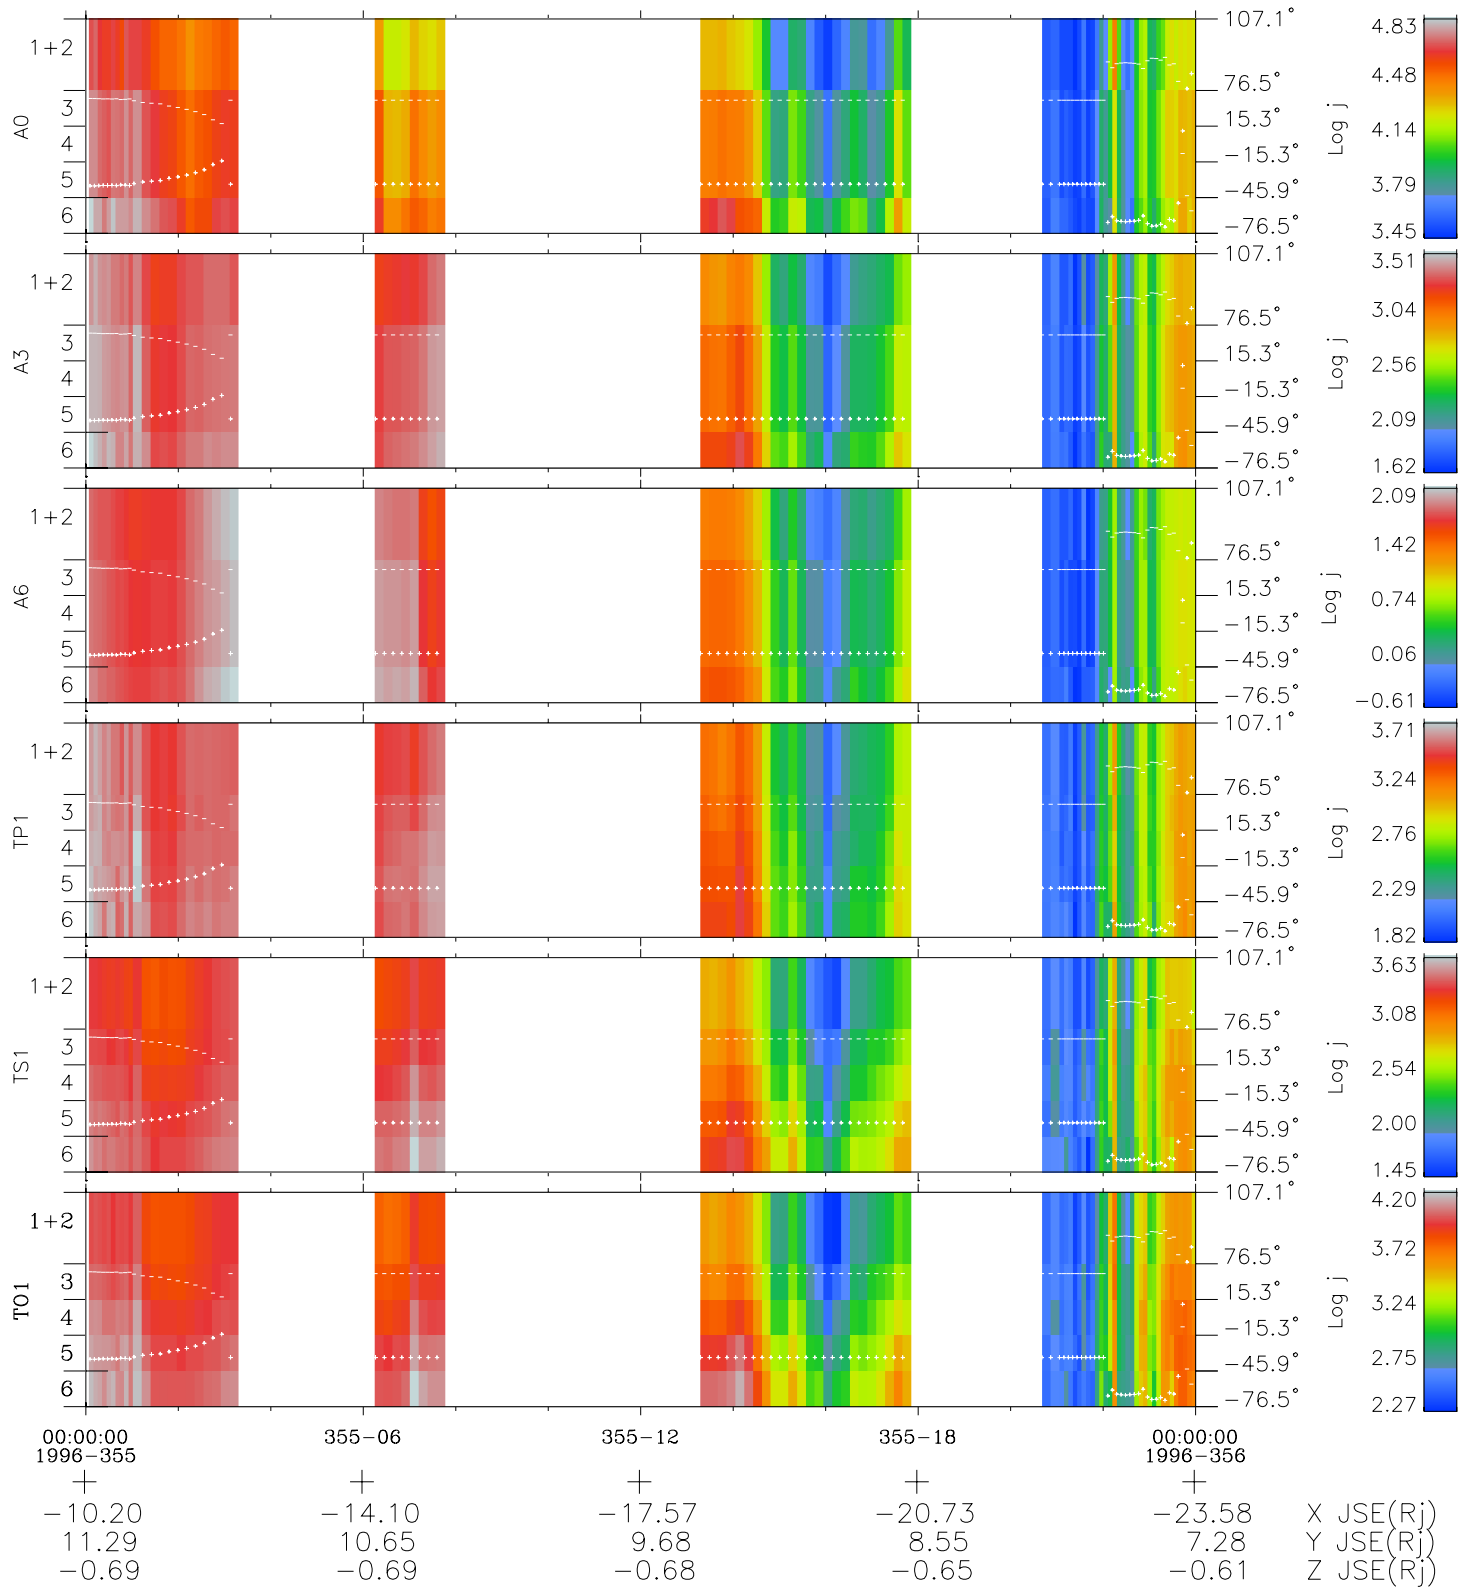

Galileo EPD Real Elevation Anisotropies 96355

Software Version: RTELEV_FLUX V 1.20
Data Production: 06-03-00
Plot Production: Fri Sep 14 22:11:33 2001
Color File: wondr3
Geofactor File: 1.1

- ◇ = Jupiter look direction
- = Corotation look direction