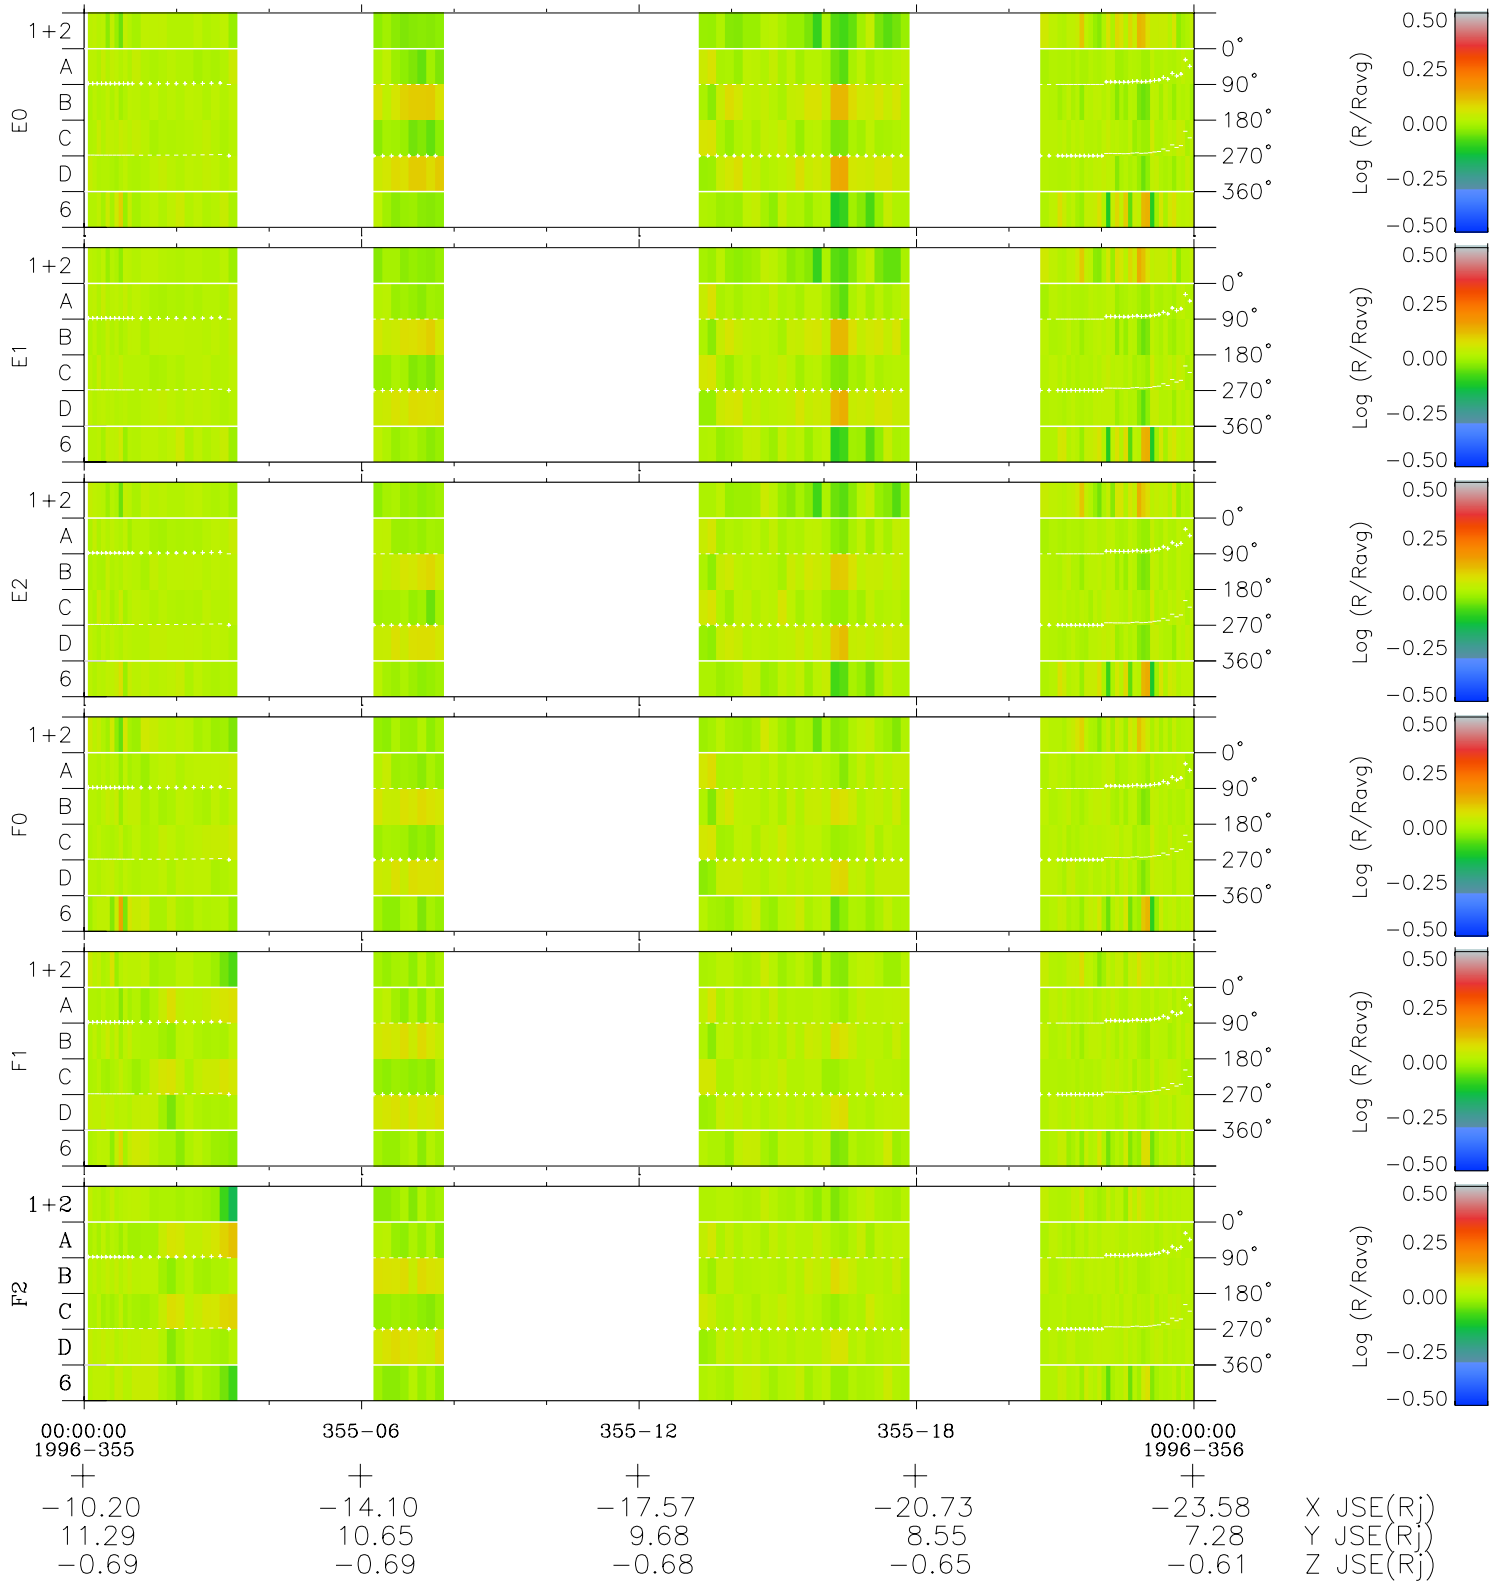

Galileo EPD Real Time Azimuth Anisotropies 96355

Software Version: RTAZIM_MEAN V 1.20
 Data Production: 06-03-00
 Plot Production: Fri Sep 14 22:11:54 2001
 Color File: wondr3
 Geofactor File: 1.1

- ◇ = Jupiter look direction
- = Corotation look direction