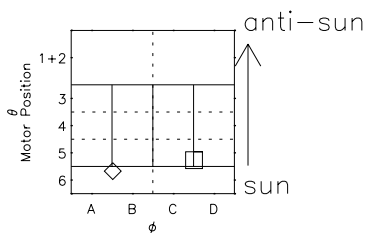

Galileo EPD Real Time Azimuth Anisotropies 96355

Software Version: RTAZIM_MEAN V 1.20
 Data Production: 06-03-00
 Plot Production: Fri Sep 14 22:11:54 2001
 Color File: wondr3
 Geofactor File: 1.1

- ◇ = Jupiter look direction
- = Corotation look direction