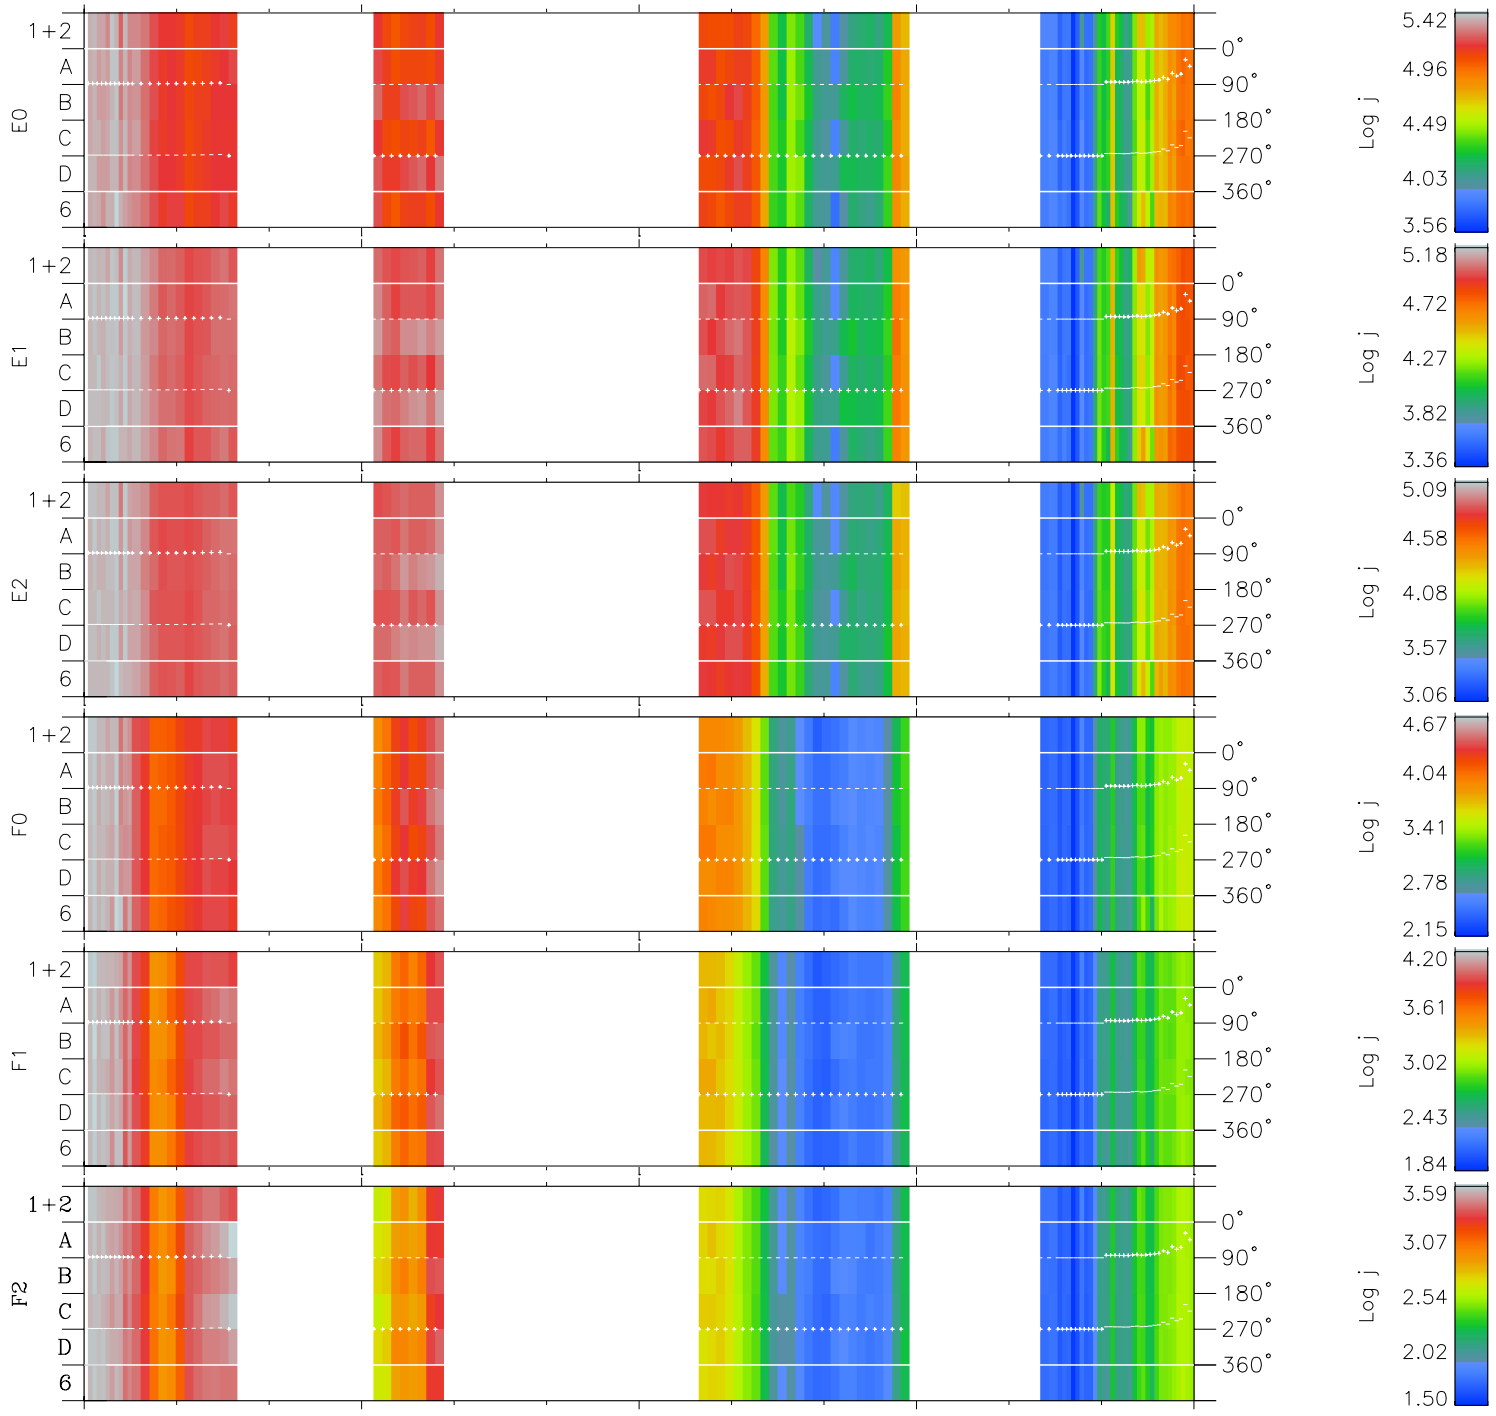

Galileo EPD Real Time Azimuth Anisotropies 96355

Software Version: RTAZIM_FLUX V 1.20
Data Production: 06-03-00
Plot Production: Fri Sep 14 22:12:02 2001
Color File: wondr3
Geofactor File: 1.1

00:00:00 1996-355	355-06	355-12	355-18	00:00:00 1996-356	
+	+	+	+	+	X JSE(R _j)
-10.20	-14.10	-17.57	-20.73	-23.58	Y JSE(R _j)
11.29	10.65	9.68	8.55	7.28	Z JSE(R _j)
-0.69	-0.69	-0.68	-0.65	-0.61	

- ◇ = Jupiter look direction
- = Corotation look direction