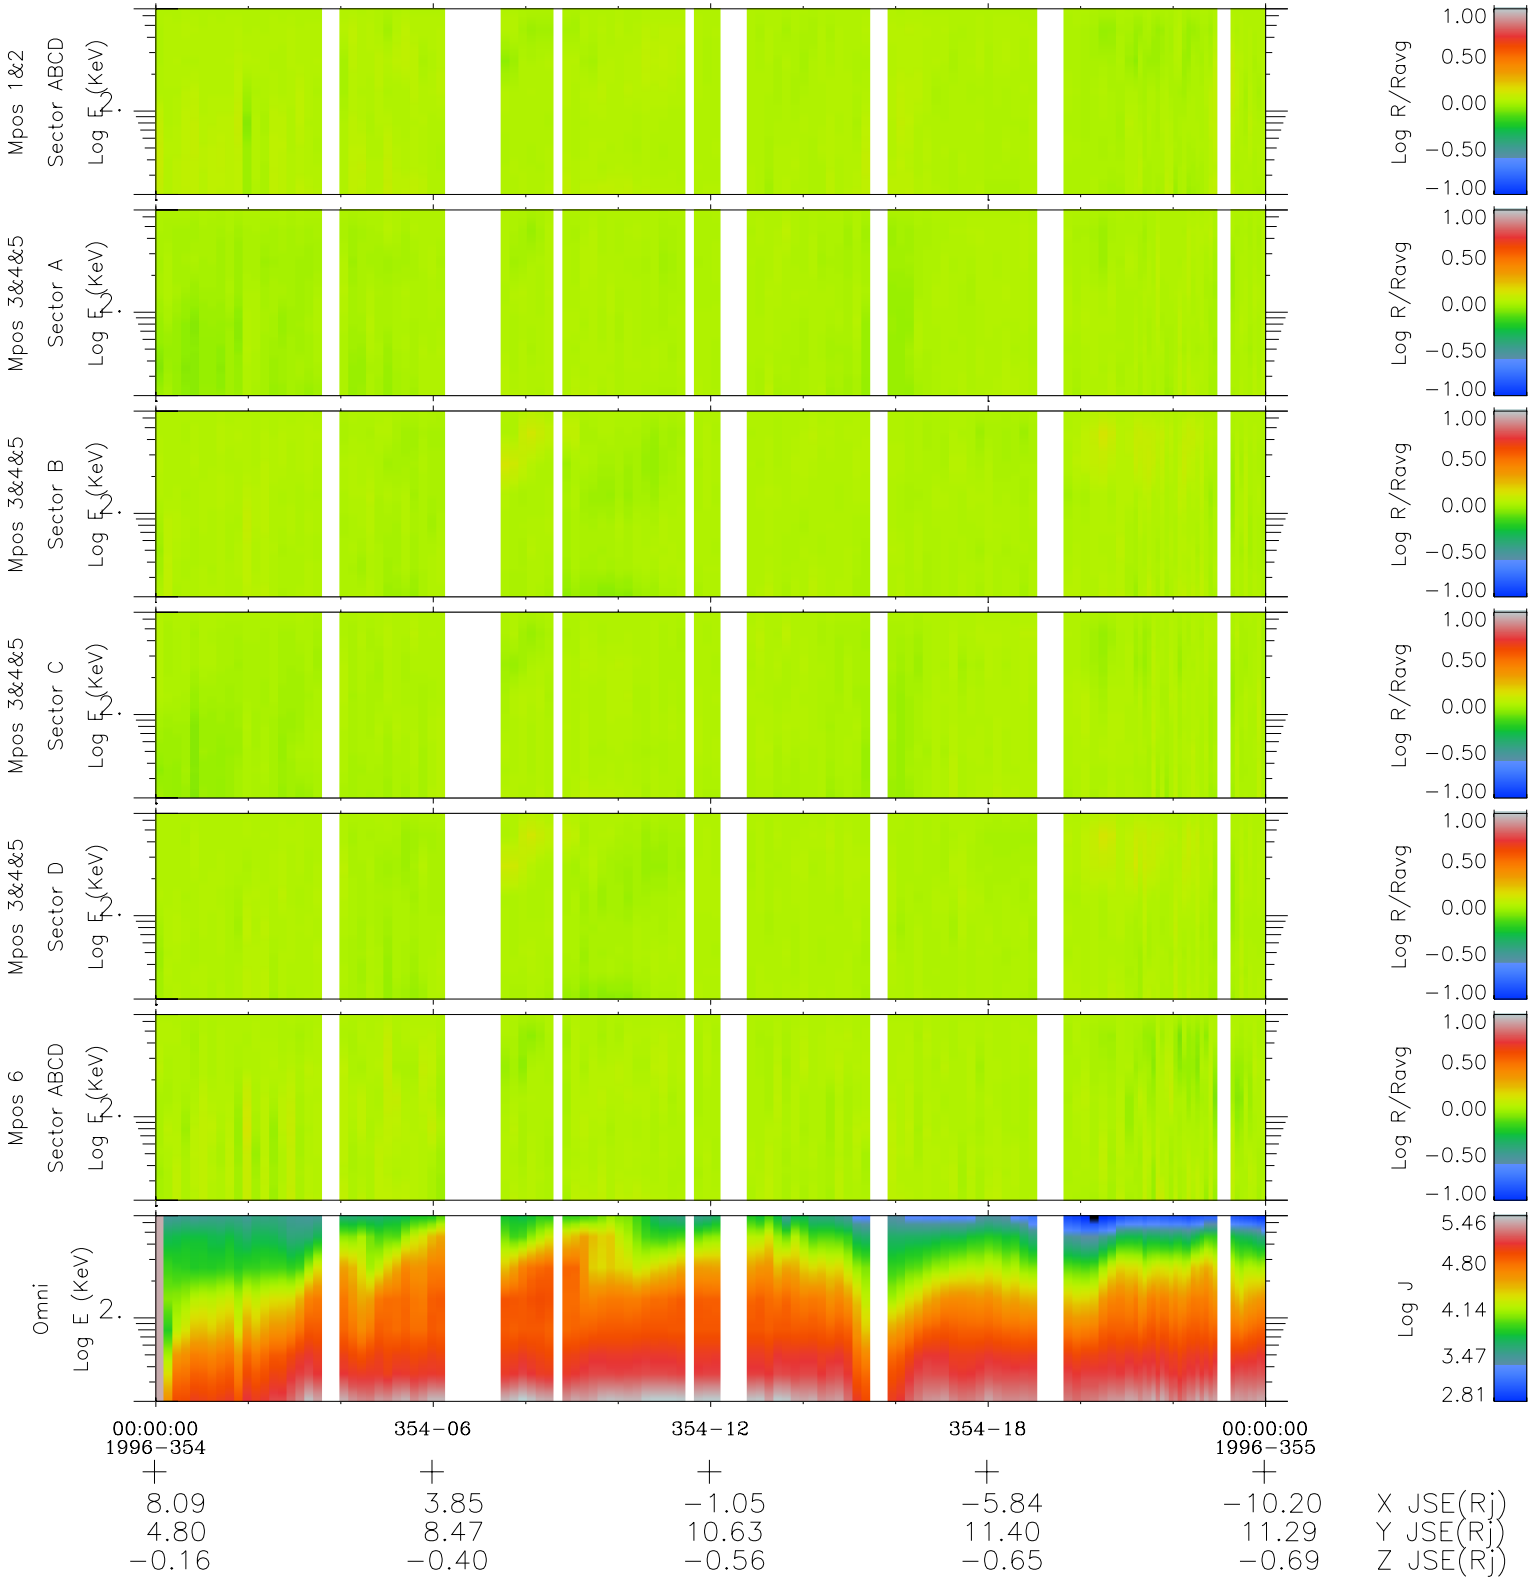

Galileo EPD Real Time R6 Electrons Spectra 96354

Software Version: RTSPEC_R6 V 1.20
 Data Production: 06-03-00
 Plot Production: Fri Sep 14 22:02:41 2001
 Color File: wondr3
 Geofactor File: 1.1

◇ = Jupiter look direction
 □ = Corotation look direction