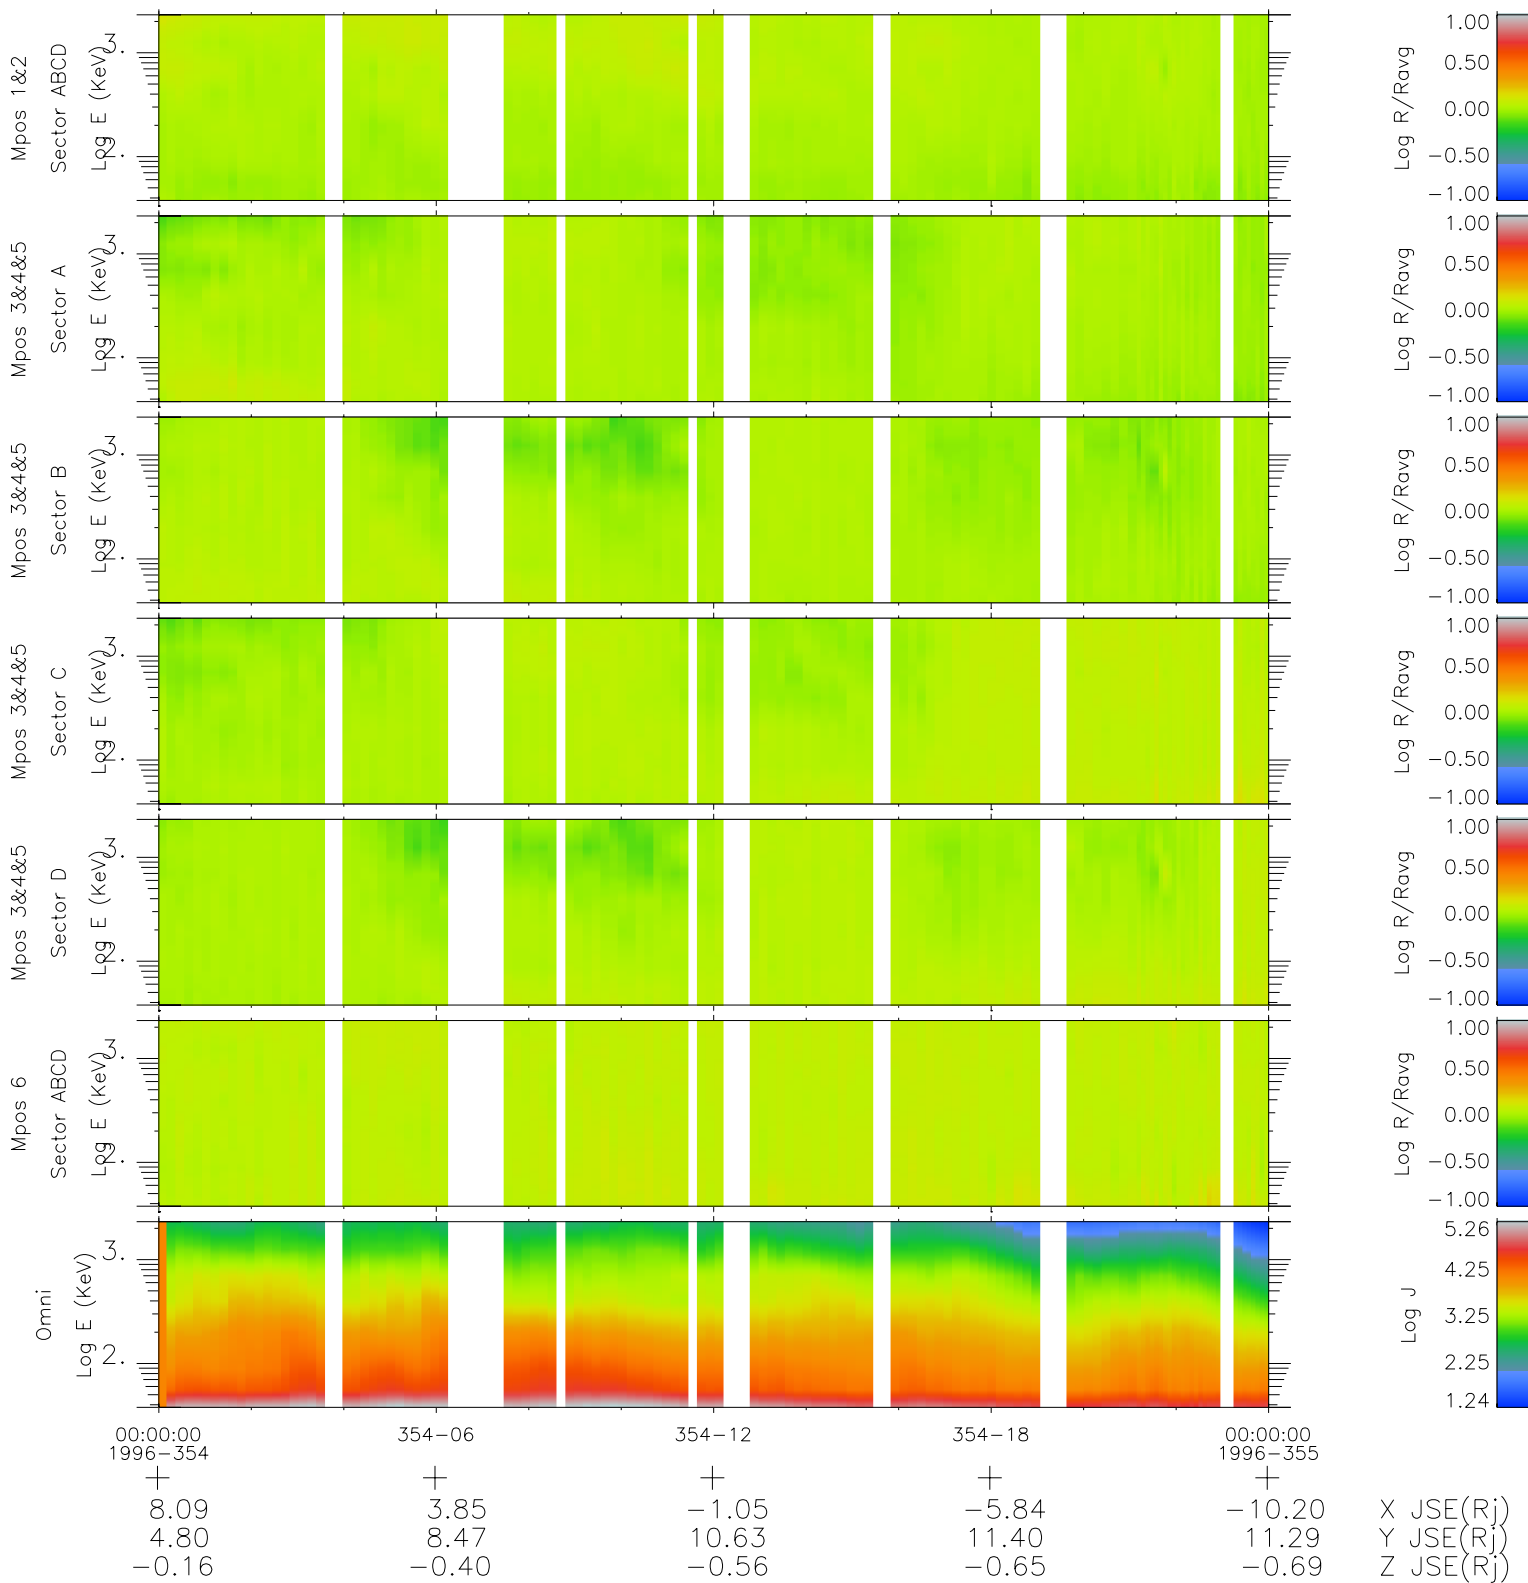

# Galileo EPD Real Time R6 Ions Spectra 96354

Software Version: RTSPEC\_R6 V 1.20  
 Data Production: 06-03-00  
 Plot Production: Fri Sep 14 22:02:34 2001  
 Color File: wondr3  
 Geofactor File: 1.1

- ◇ = Jupiter look direction
- = Corotation look direction