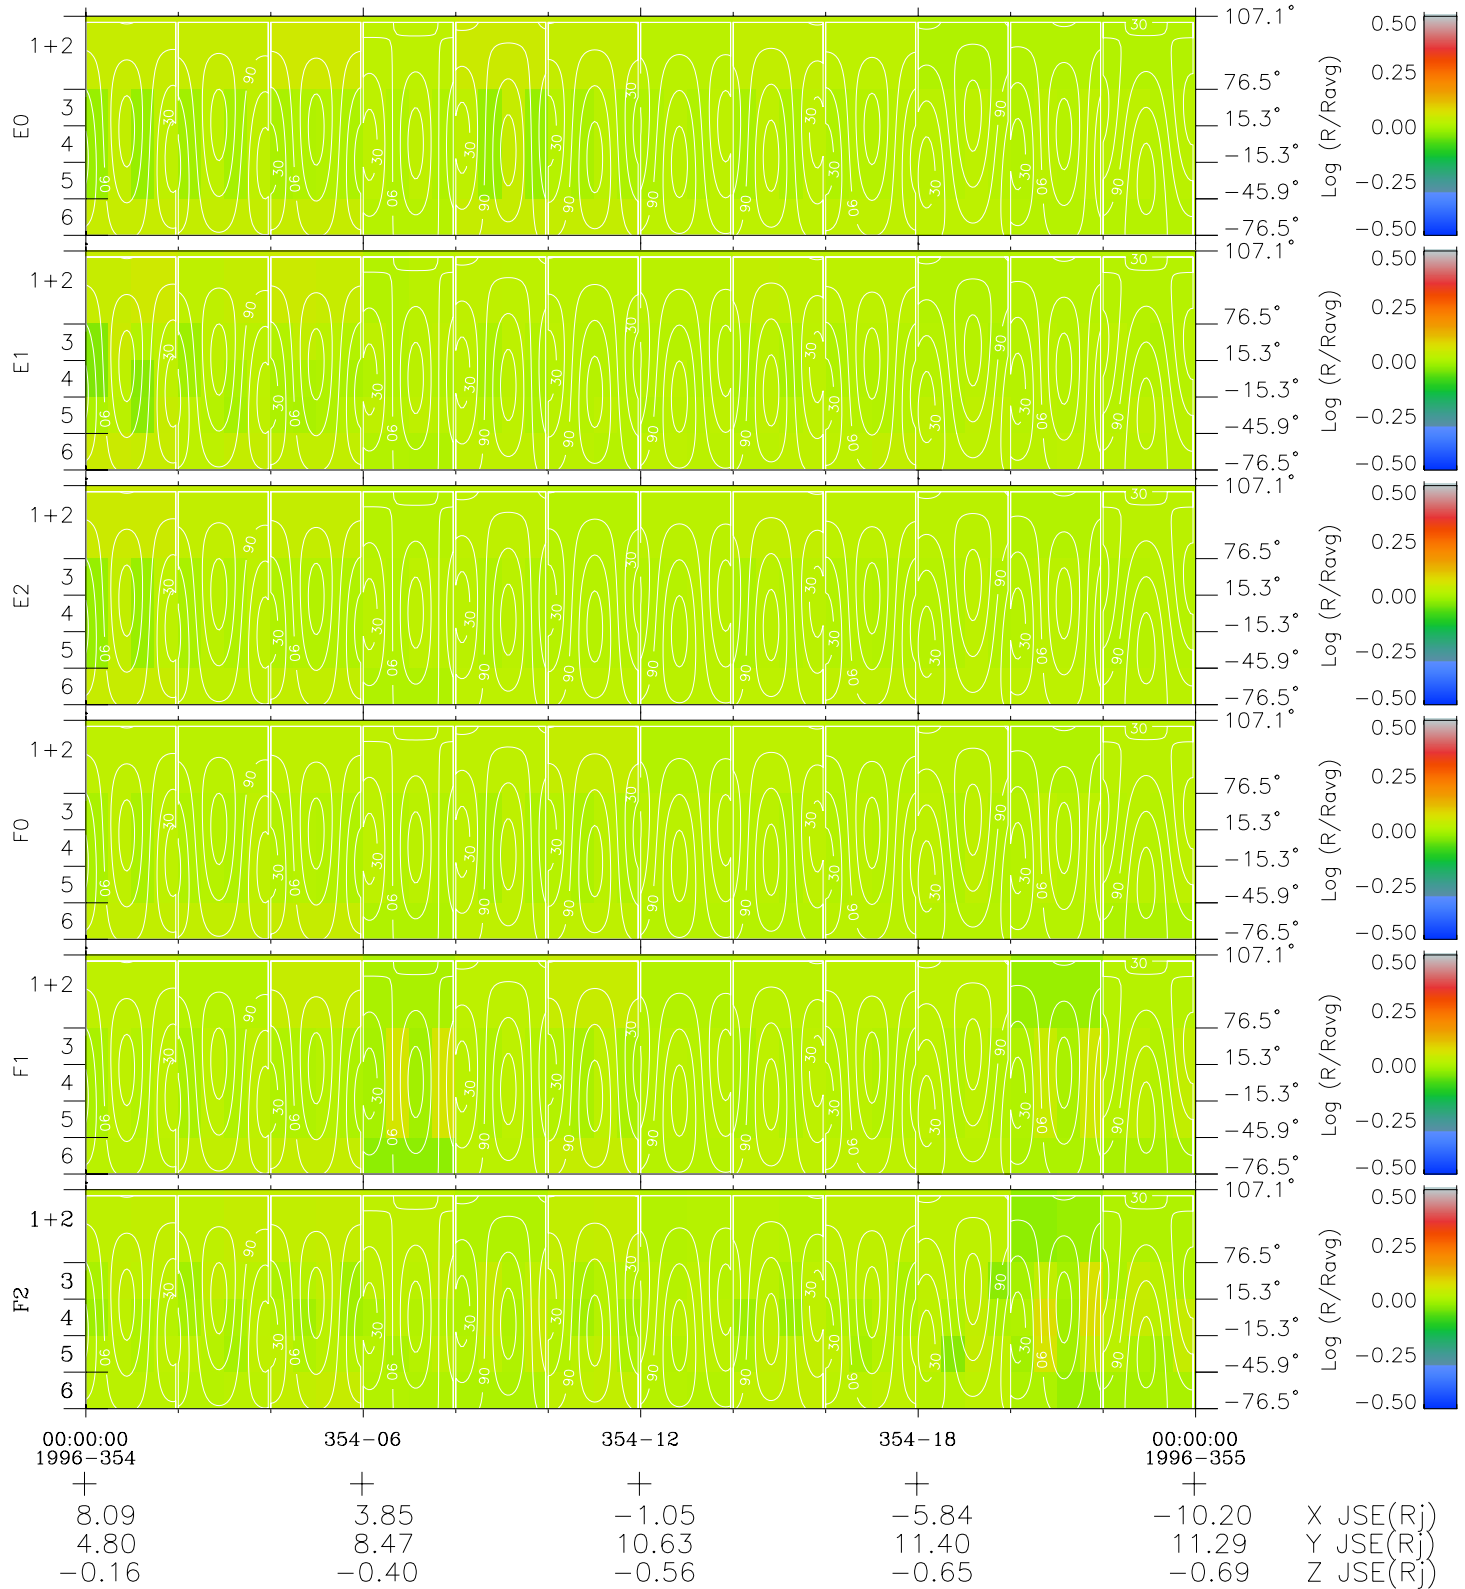

Galileo EPD Real Time All-Sky Anisotropies 96354

Software Version: RTSKY_MEAN V 1.20
 Data Production: 06-03-00
 Plot Production: Fri Sep 14 22:03:00 2001
 Color File: wondr3
 Geofactor File: 1.1

- ◇ = Jupiter look direction
- = Corotation look direction