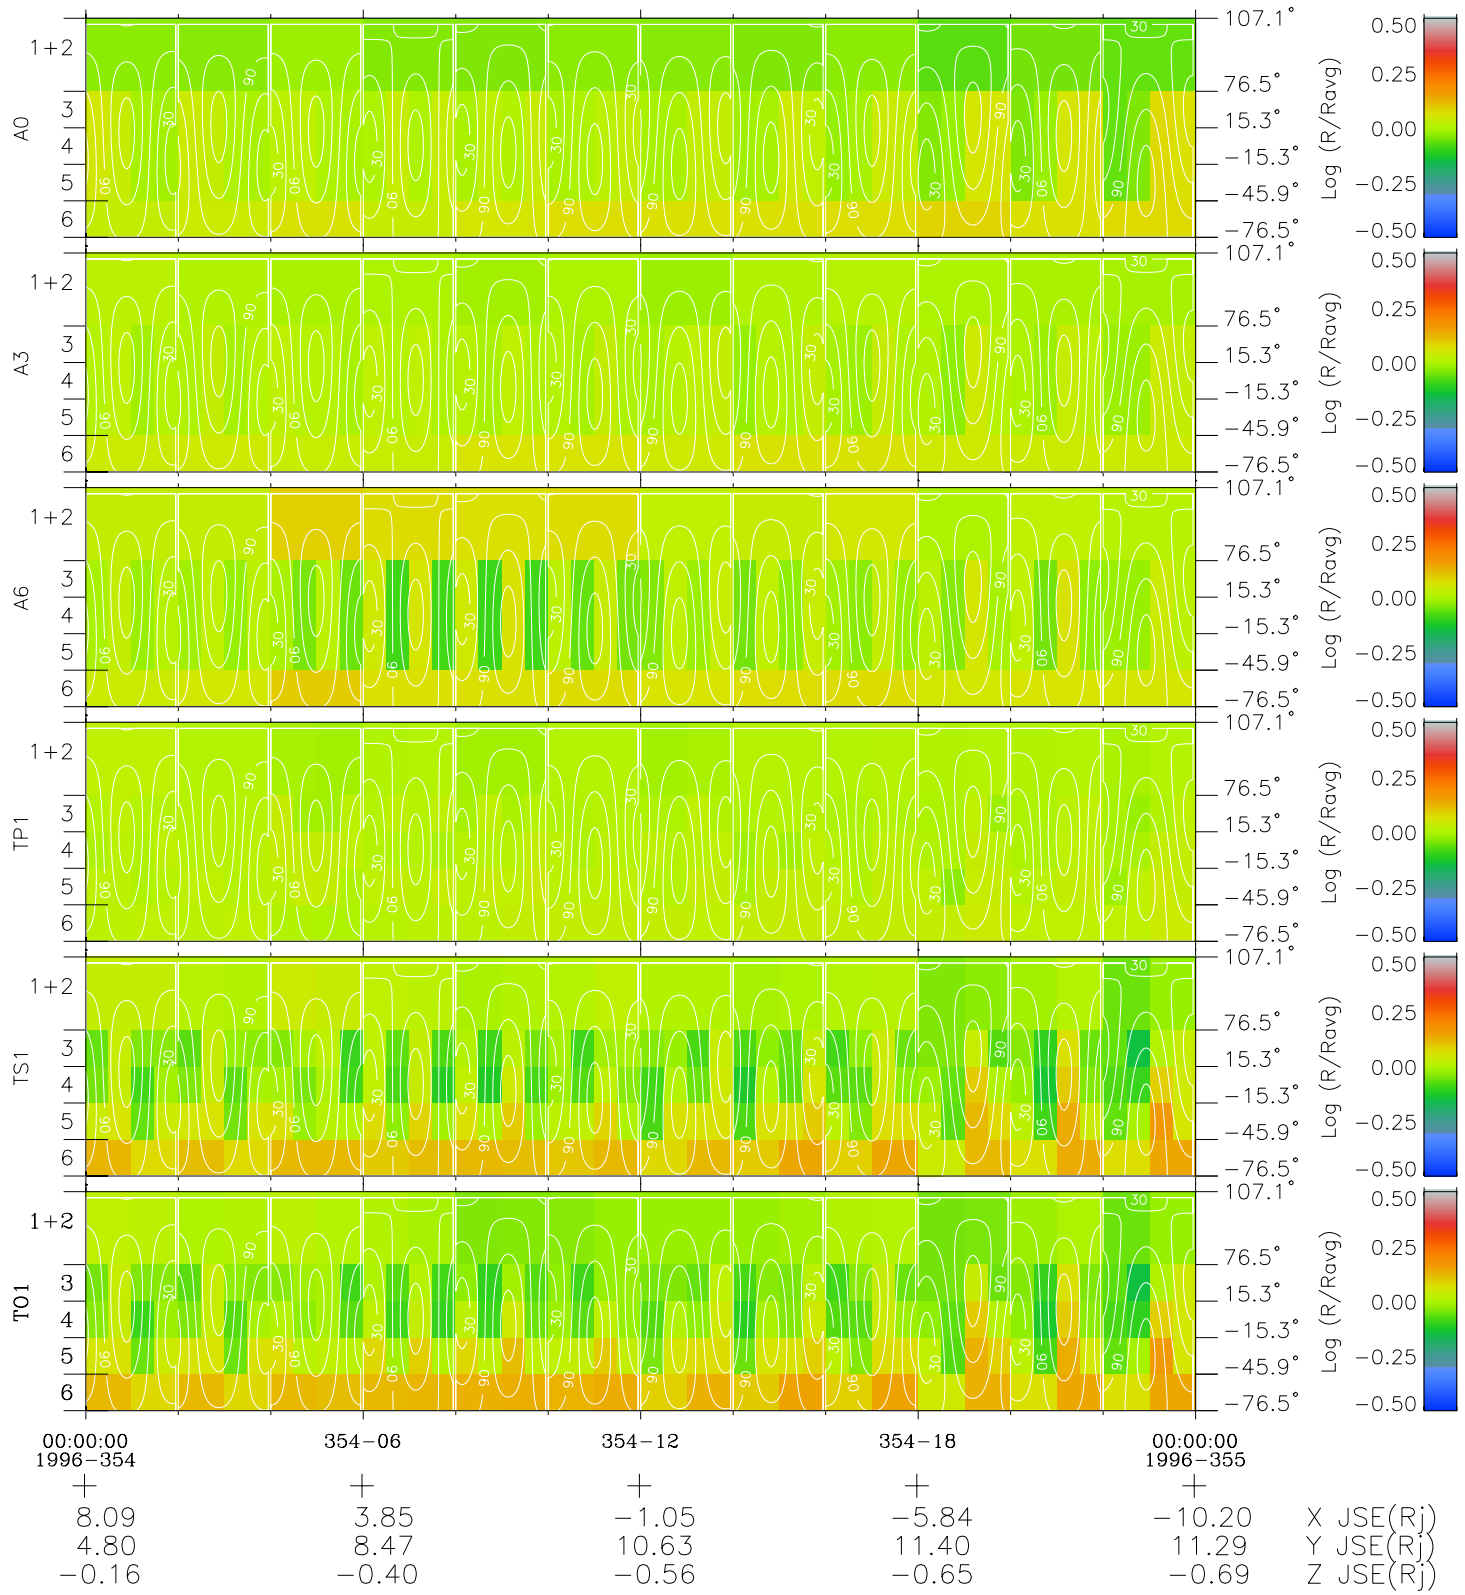

Galileo EPD Real Time All-Sky Anisotropies 96354

Software Version: RTSKY_MEAN V 1.20
 Data Production: 06-03-00
 Plot Production: Fri Sep 14 22:02:54 2001
 Color File: wondr3
 Geofactor File: 1.1

◇ = Jupiter look direction
 □ = Corotation look direction