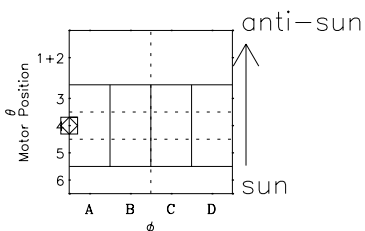

# Galileo EPD Real-Time Omni 96354

Software Version: RTLINE\_OMNI V 1.20  
Data Production: 06-03-00  
Plot Production: Fri Sep 14 22:04:42 2001

- ◇ = Jupiter look direction
- = Corotation look direction