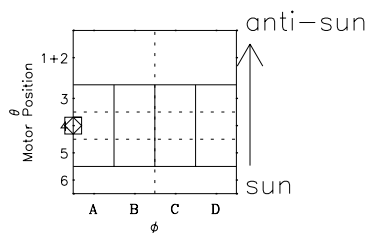

# Galileo EPD Real-Time Omni 96354

Software Version: RTLINE\_OMNI V 1.20  
Data Production: 06-03-00  
Plot Production: Fri Sep 14 22:04:40 2001

◇ = Jupiter look direction  
□ = Corotation look direction