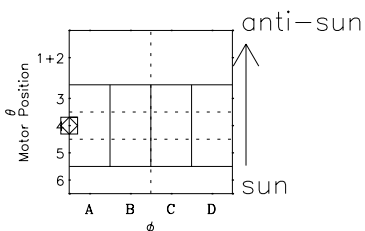

# Galileo EPD Real-Time Six-Sector 96354

Software Version: RTLINE\_R6 V 1.20  
Data Production: 06-03-00  
Plot Production: Fri Sep 14 22:04:48 2001

◇ = Jupiter look direction  
□ = Corotation look direction