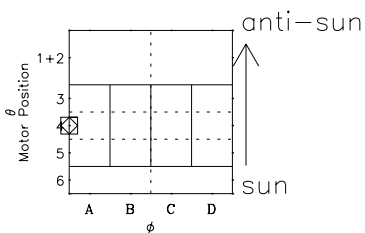

# Galileo EPD Real-Time Six-Sector 96354

Software Version: RTLINE\_R6 V 1.20  
Data Production: 06-03-00  
Plot Production: Fri Sep 14 22:04:47 2001

◇ = Jupiter look direction  
□ = Corotation look direction