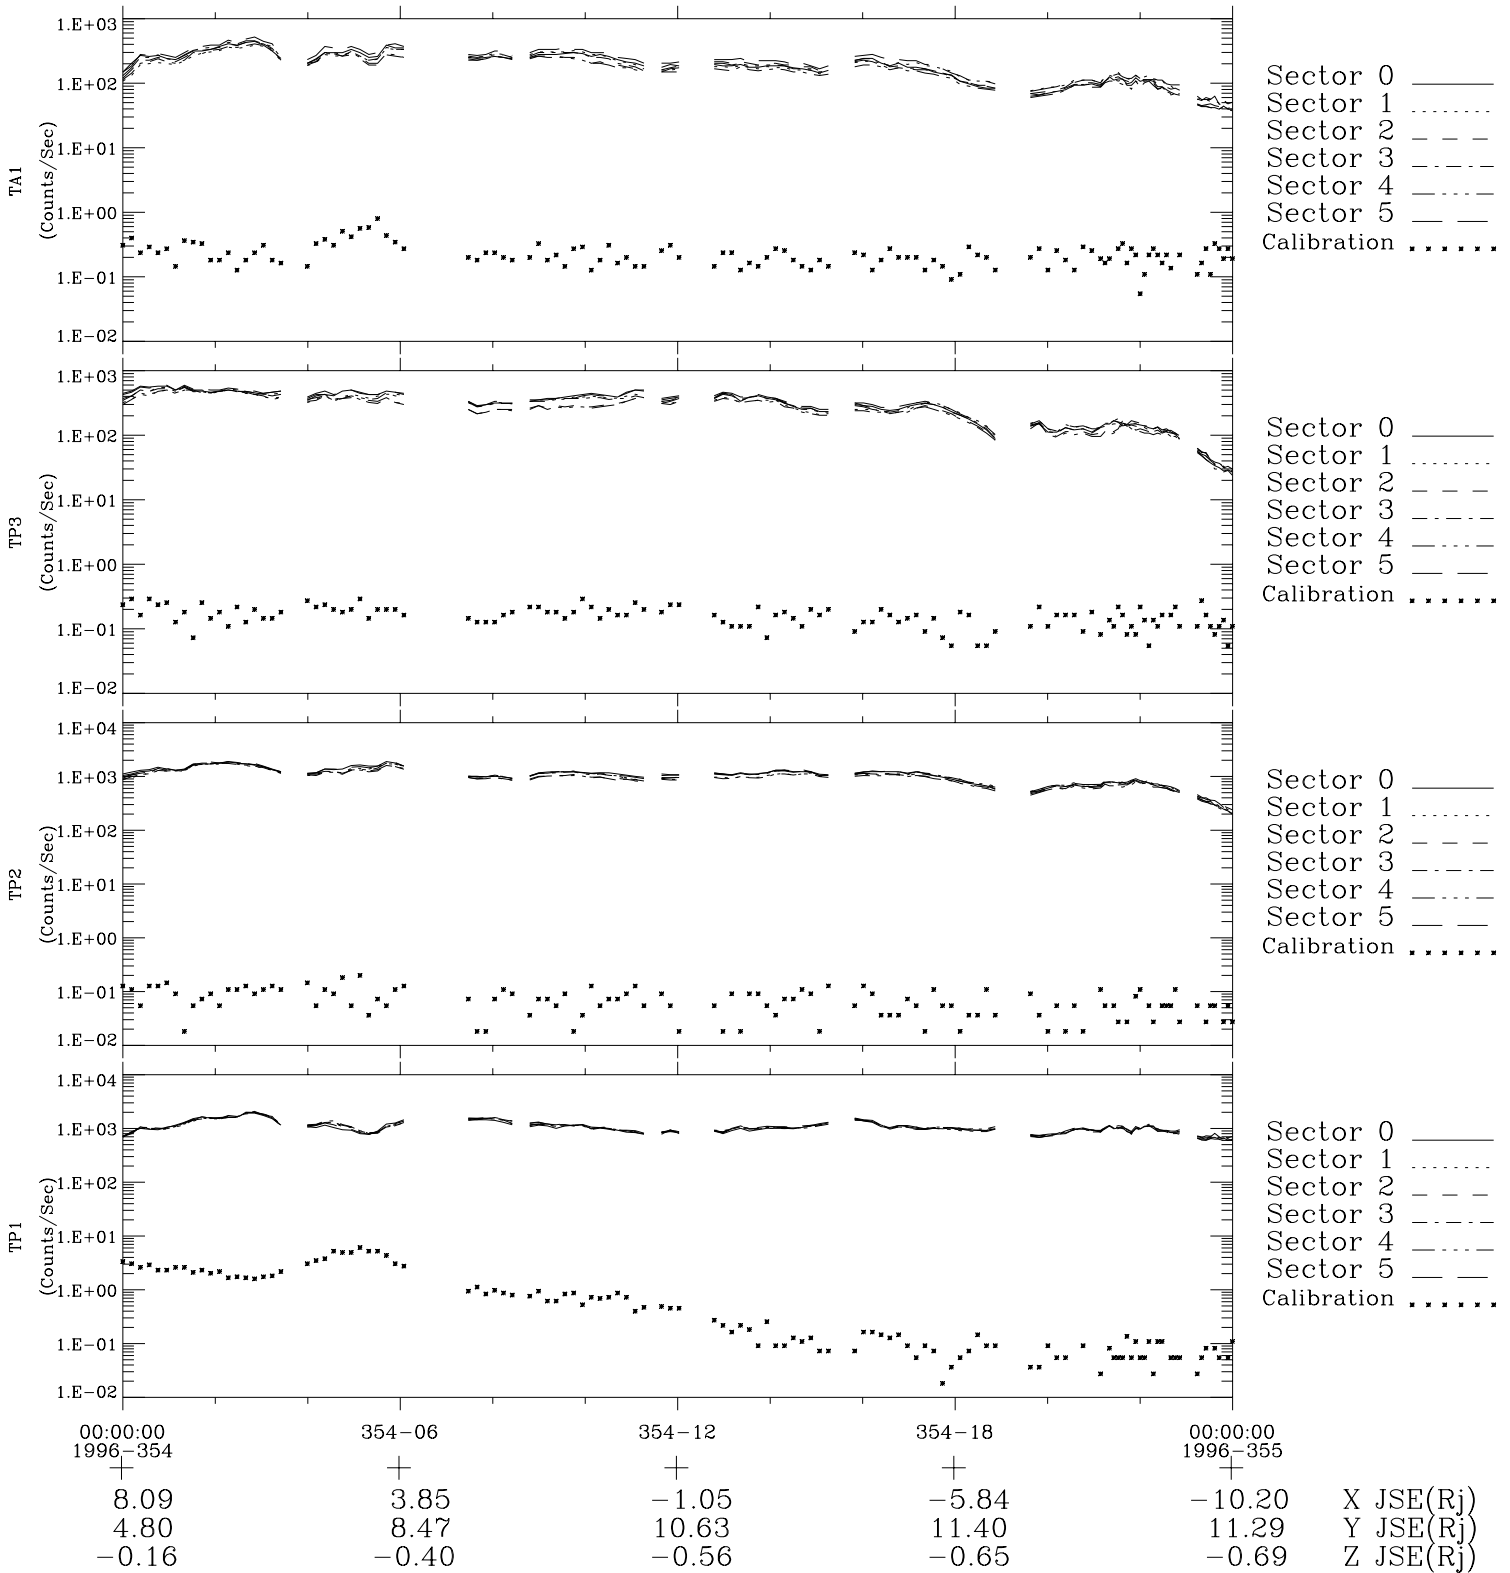

# Galileo EPD Real-Time Six-Sector 96354

Software Version: RTLINE\_R6 V 1.20  
Data Production: 06-03-00  
Plot Production: Fri Sep 14 22:04:47 2001

◇ = Jupiter look direction  
□ = Corotation look direction