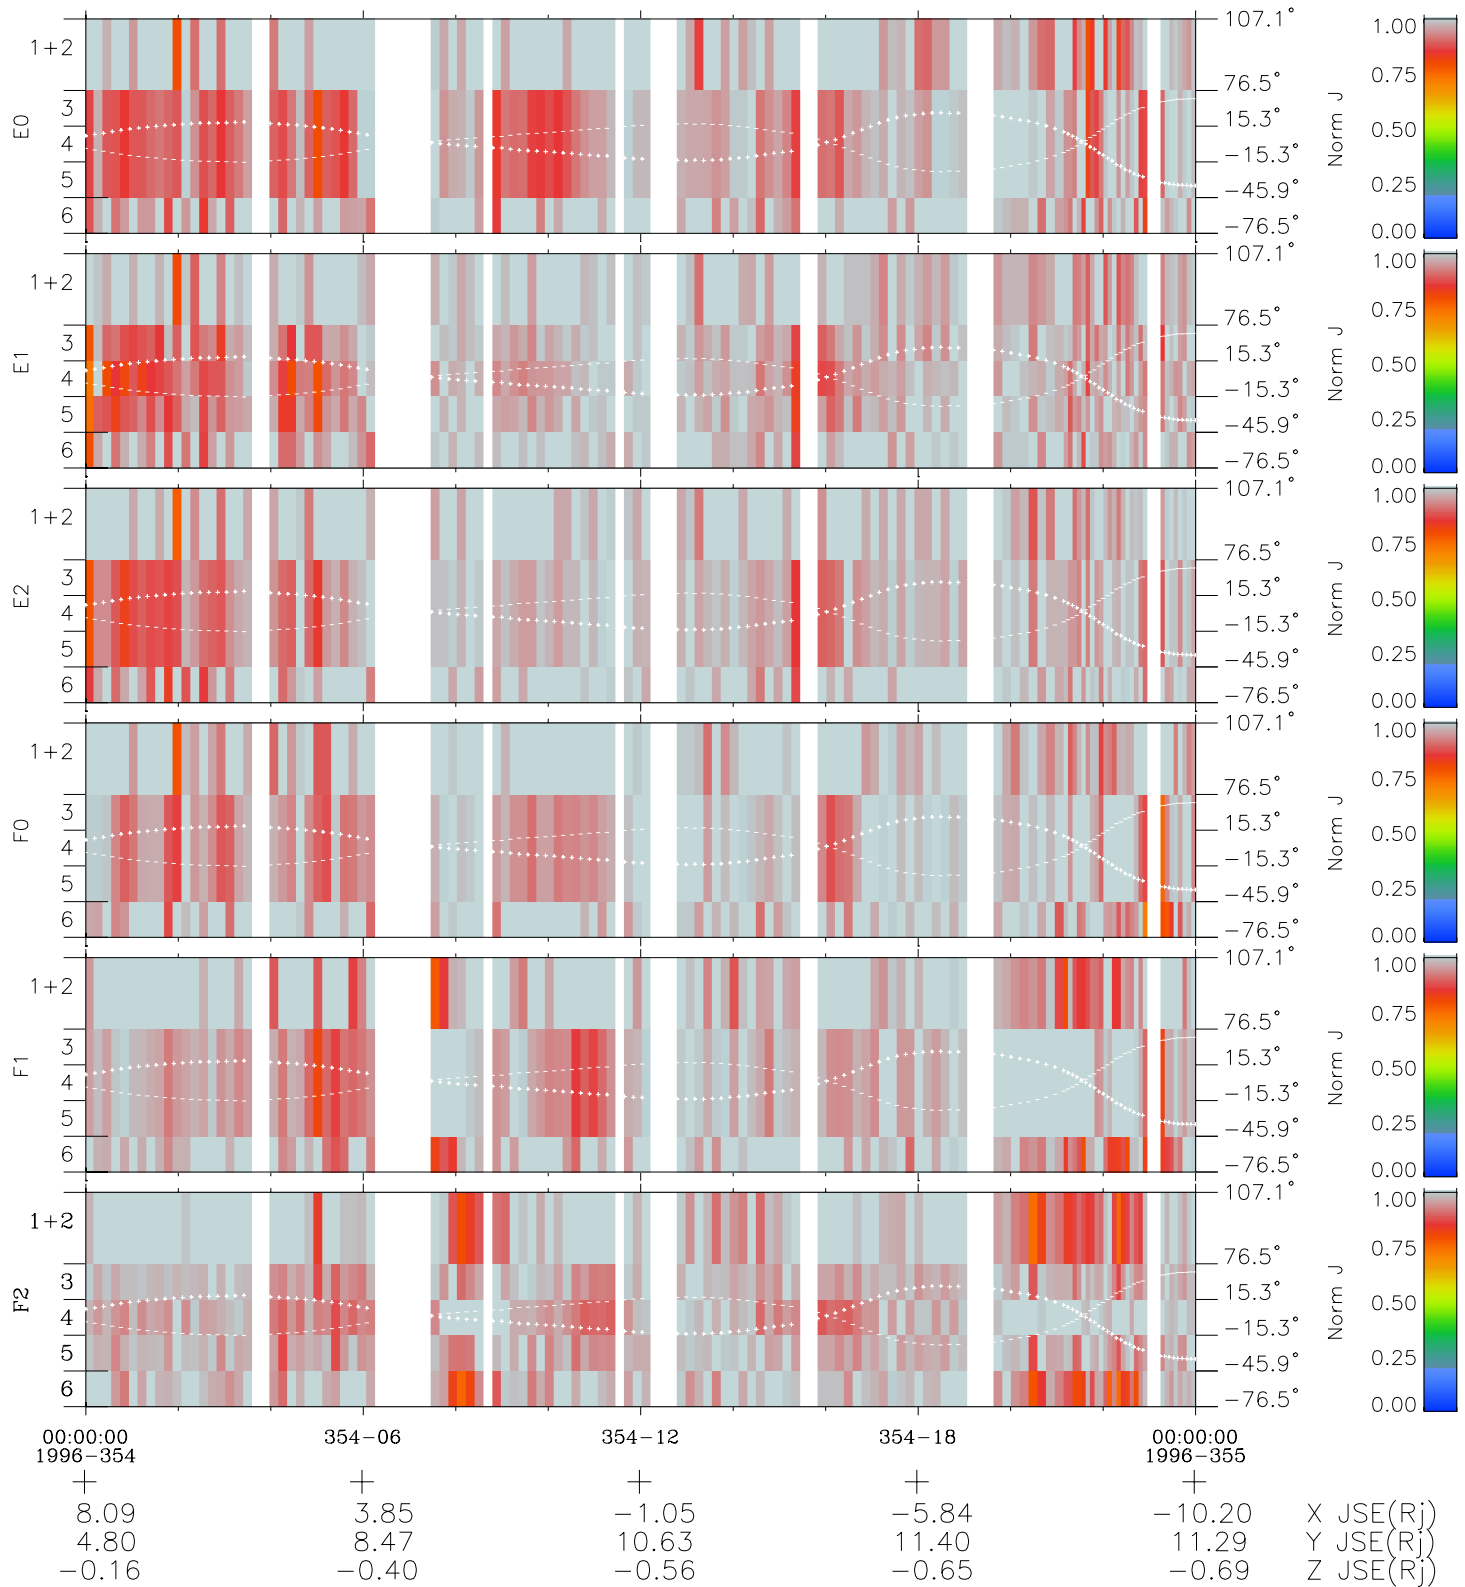

# Galileo EPD Real Elevation Anisotropies 96354

Software Version: RTELEV\_NORM V 1.20  
Data Production: 06-03-00  
Plot Production: Fri Sep 14 22:04:03 2001  
Color File: wondr3  
Geofactor File: 1.1

- ◇ = Jupiter look direction
- = Corotation look direction