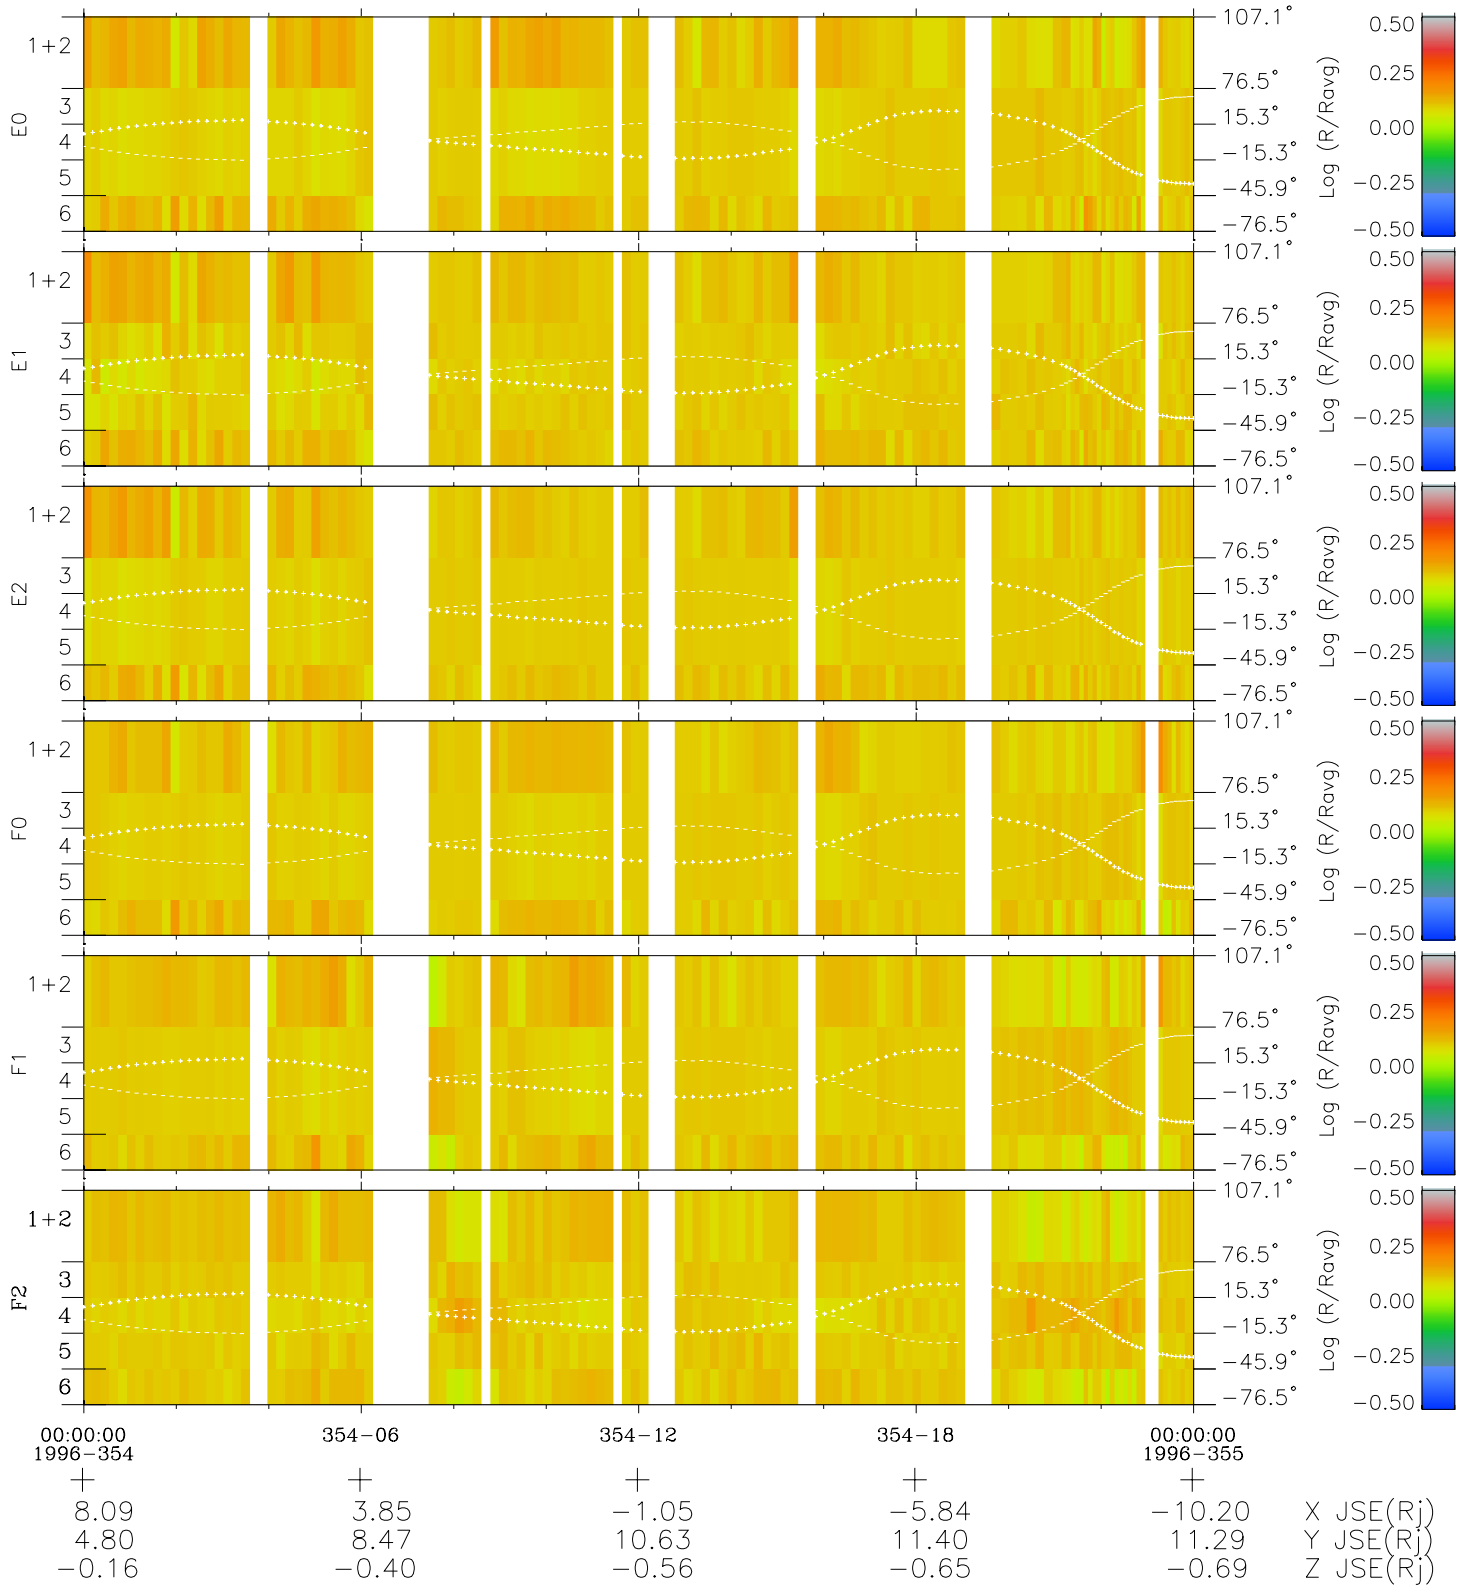

Galileo EPD Real Elevation Anisotropies 96354

Software Version: RTELEV_MEAN V 1.20
 Data Production: 06-03-00
 Plot Production: Fri Sep 14 22:03:40 2001
 Color File: wondr3
 Geofactor File: 1.1

- ◇ = Jupiter look direction
- = Corotation look direction