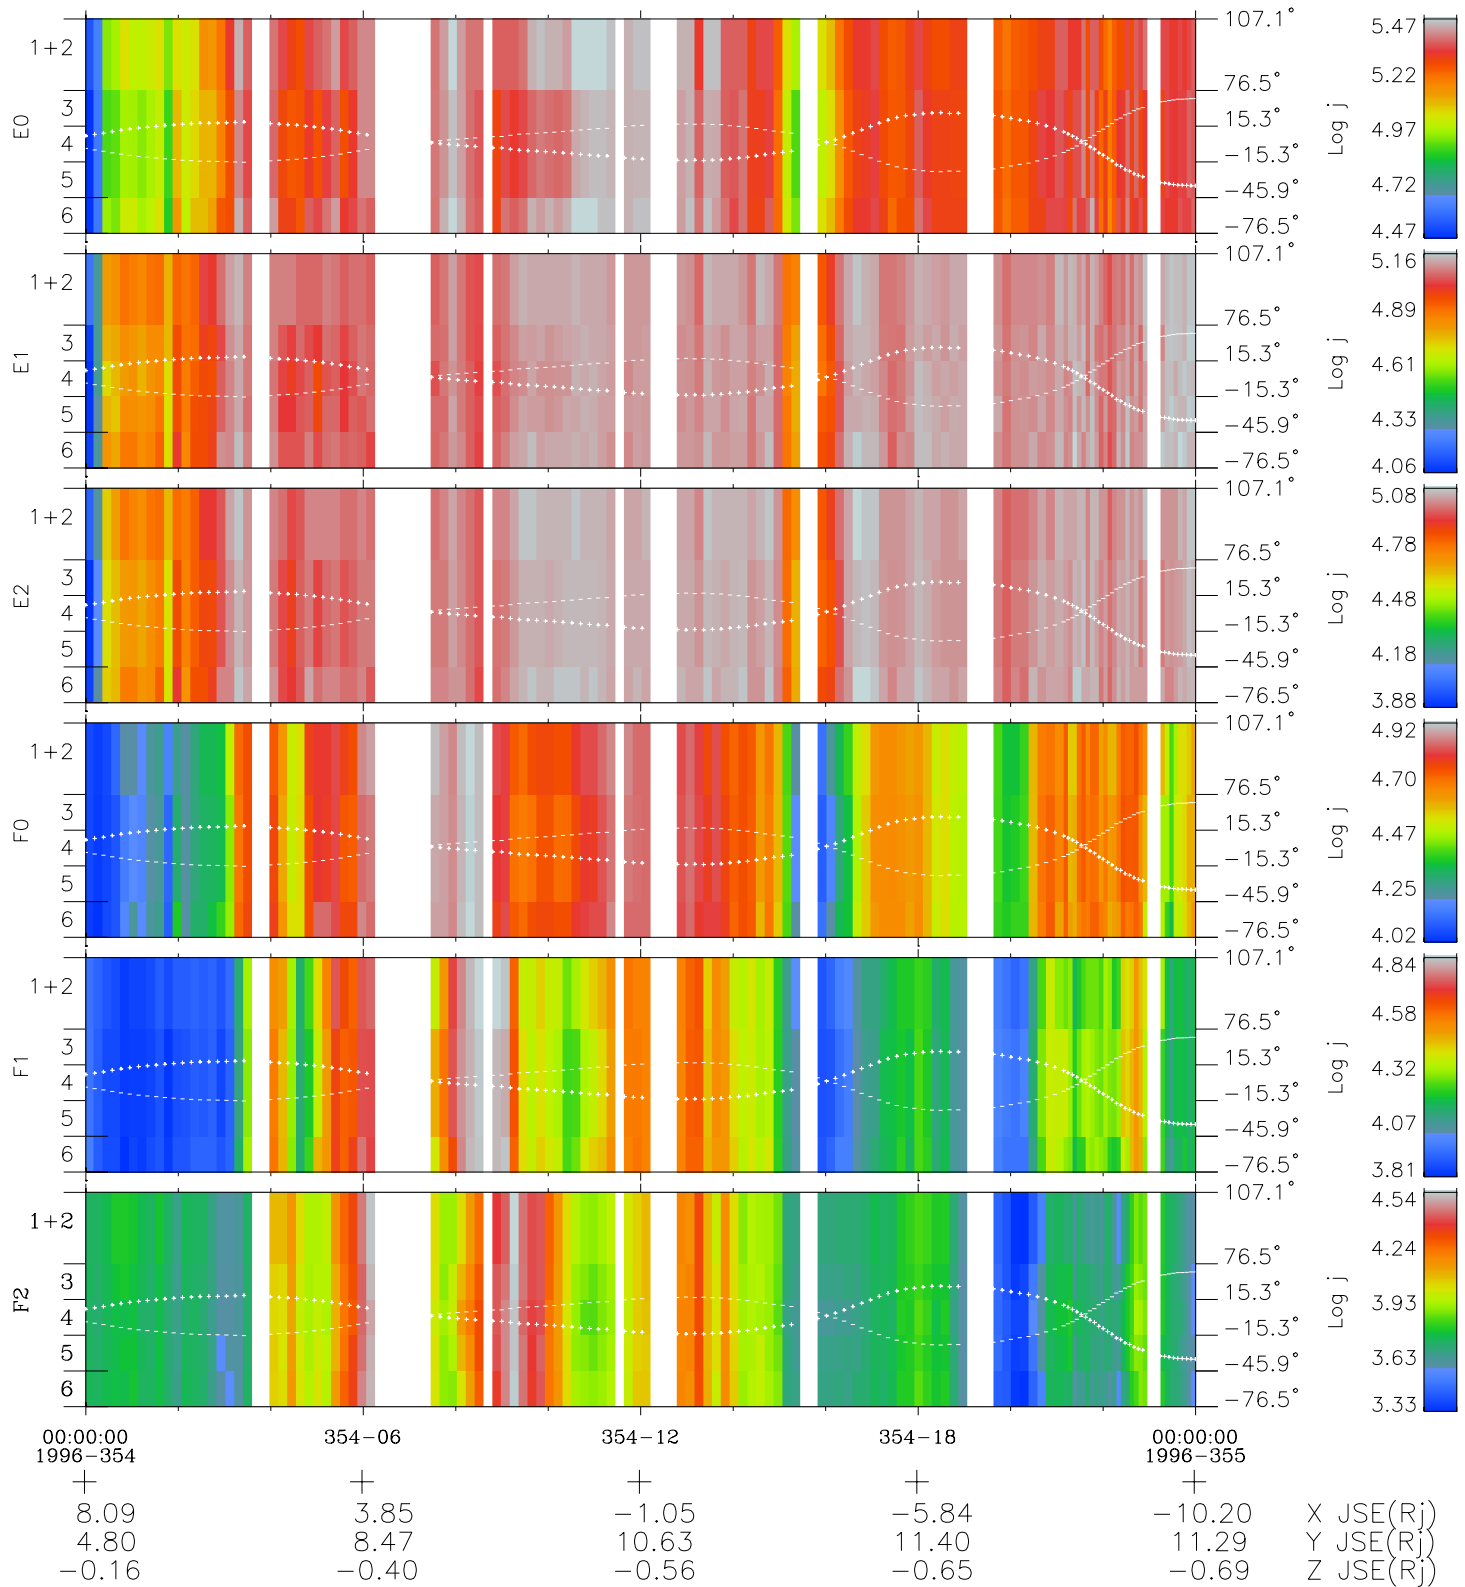

# Galileo EPD Real Elevation Anisotropies 96354

Software Version: RTELEV\_FLUX V 1.20  
 Data Production: 06-03-00  
 Plot Production: Fri Sep 14 22:03:50 2001  
 Color File: wondr3  
 Geofactor File: 1.1

- ◇ = Jupiter look direction
- = Corotation look direction