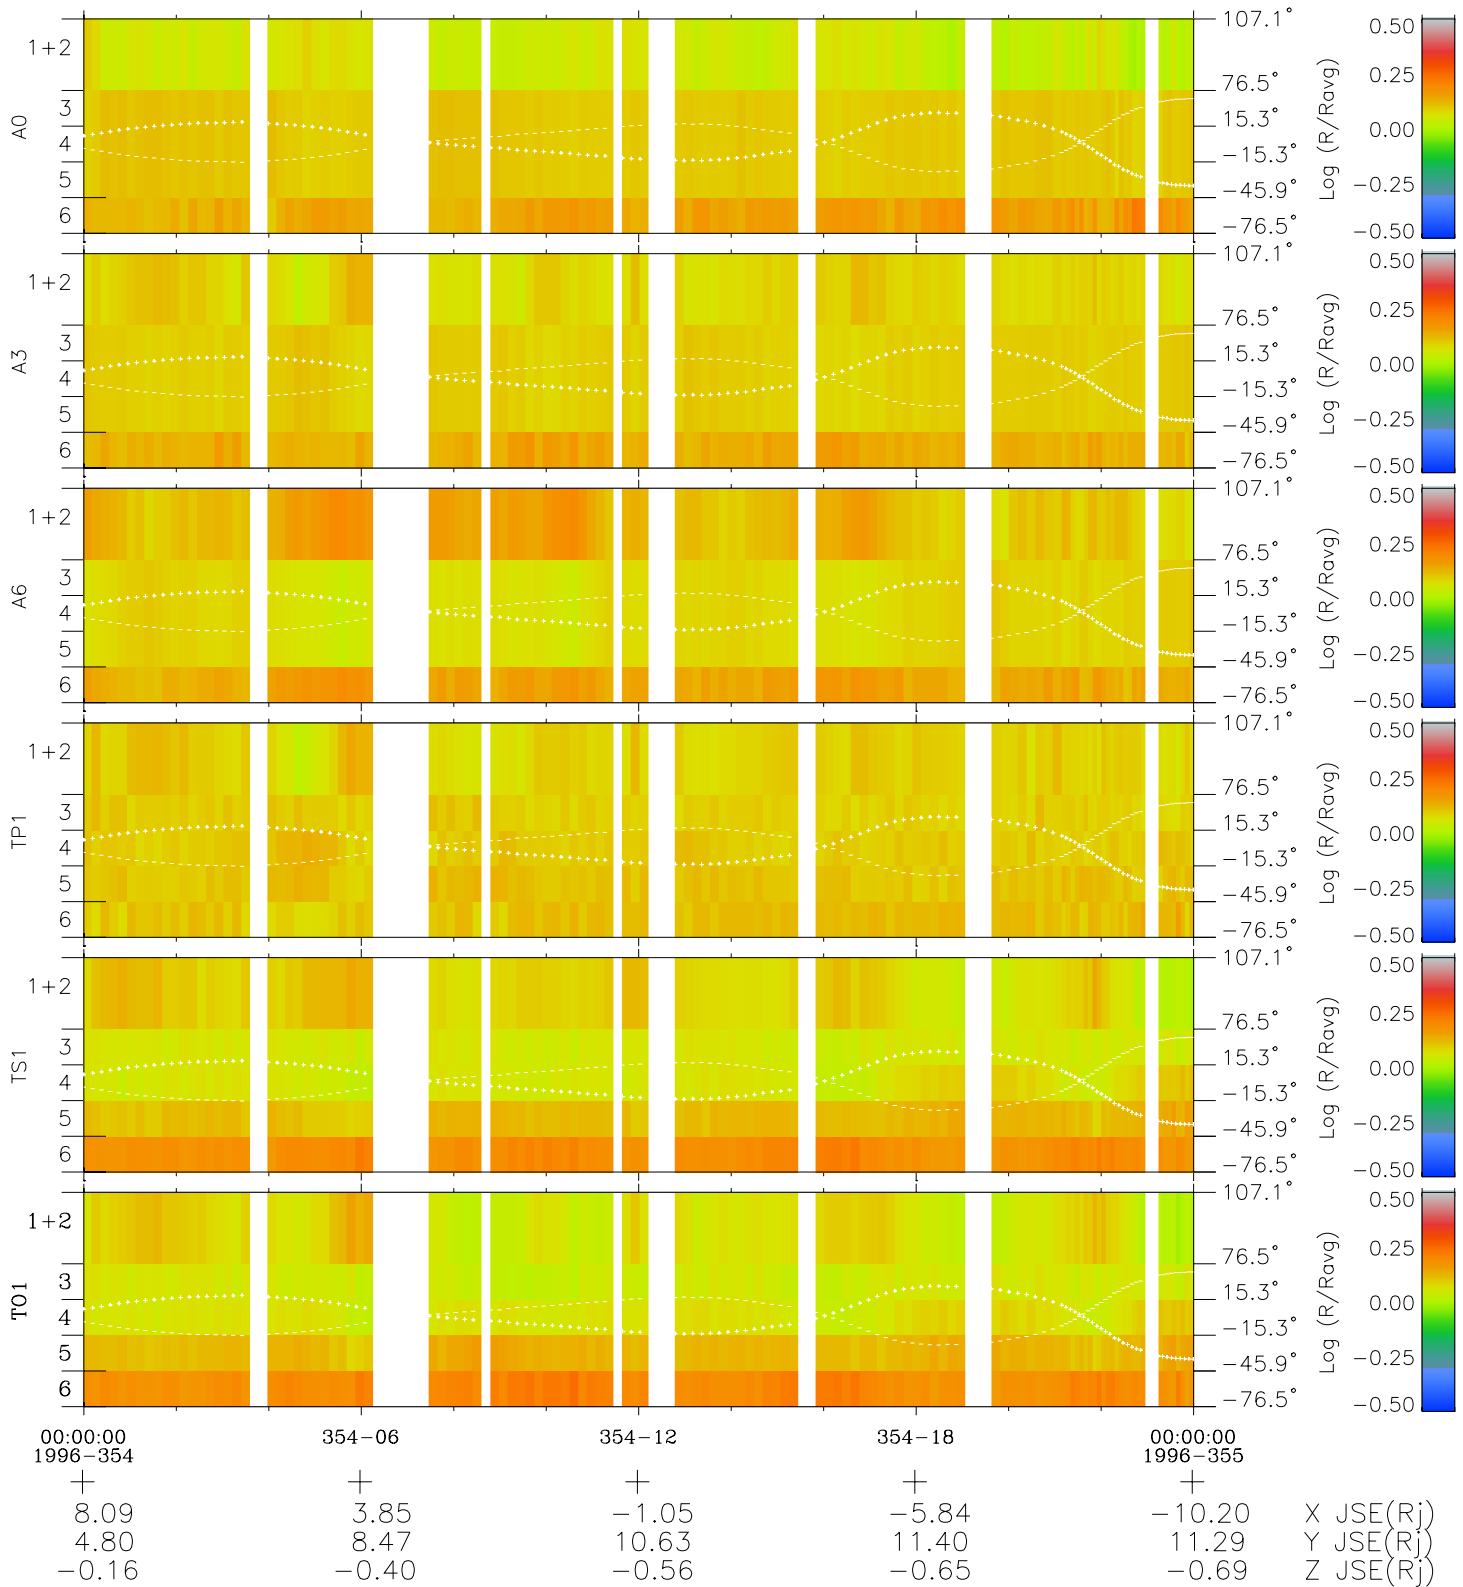

# Galileo EPD Real Elevation Anisotropies 96354

Software Version: RTELEV\_MEAN V 1.20  
 Data Production: 06-03-00  
 Plot Production: Fri Sep 14 22:03:35 2001  
 Color File: wondr3  
 Geofactor File: 1.1

- ◇ = Jupiter look direction
- = Corotation look direction