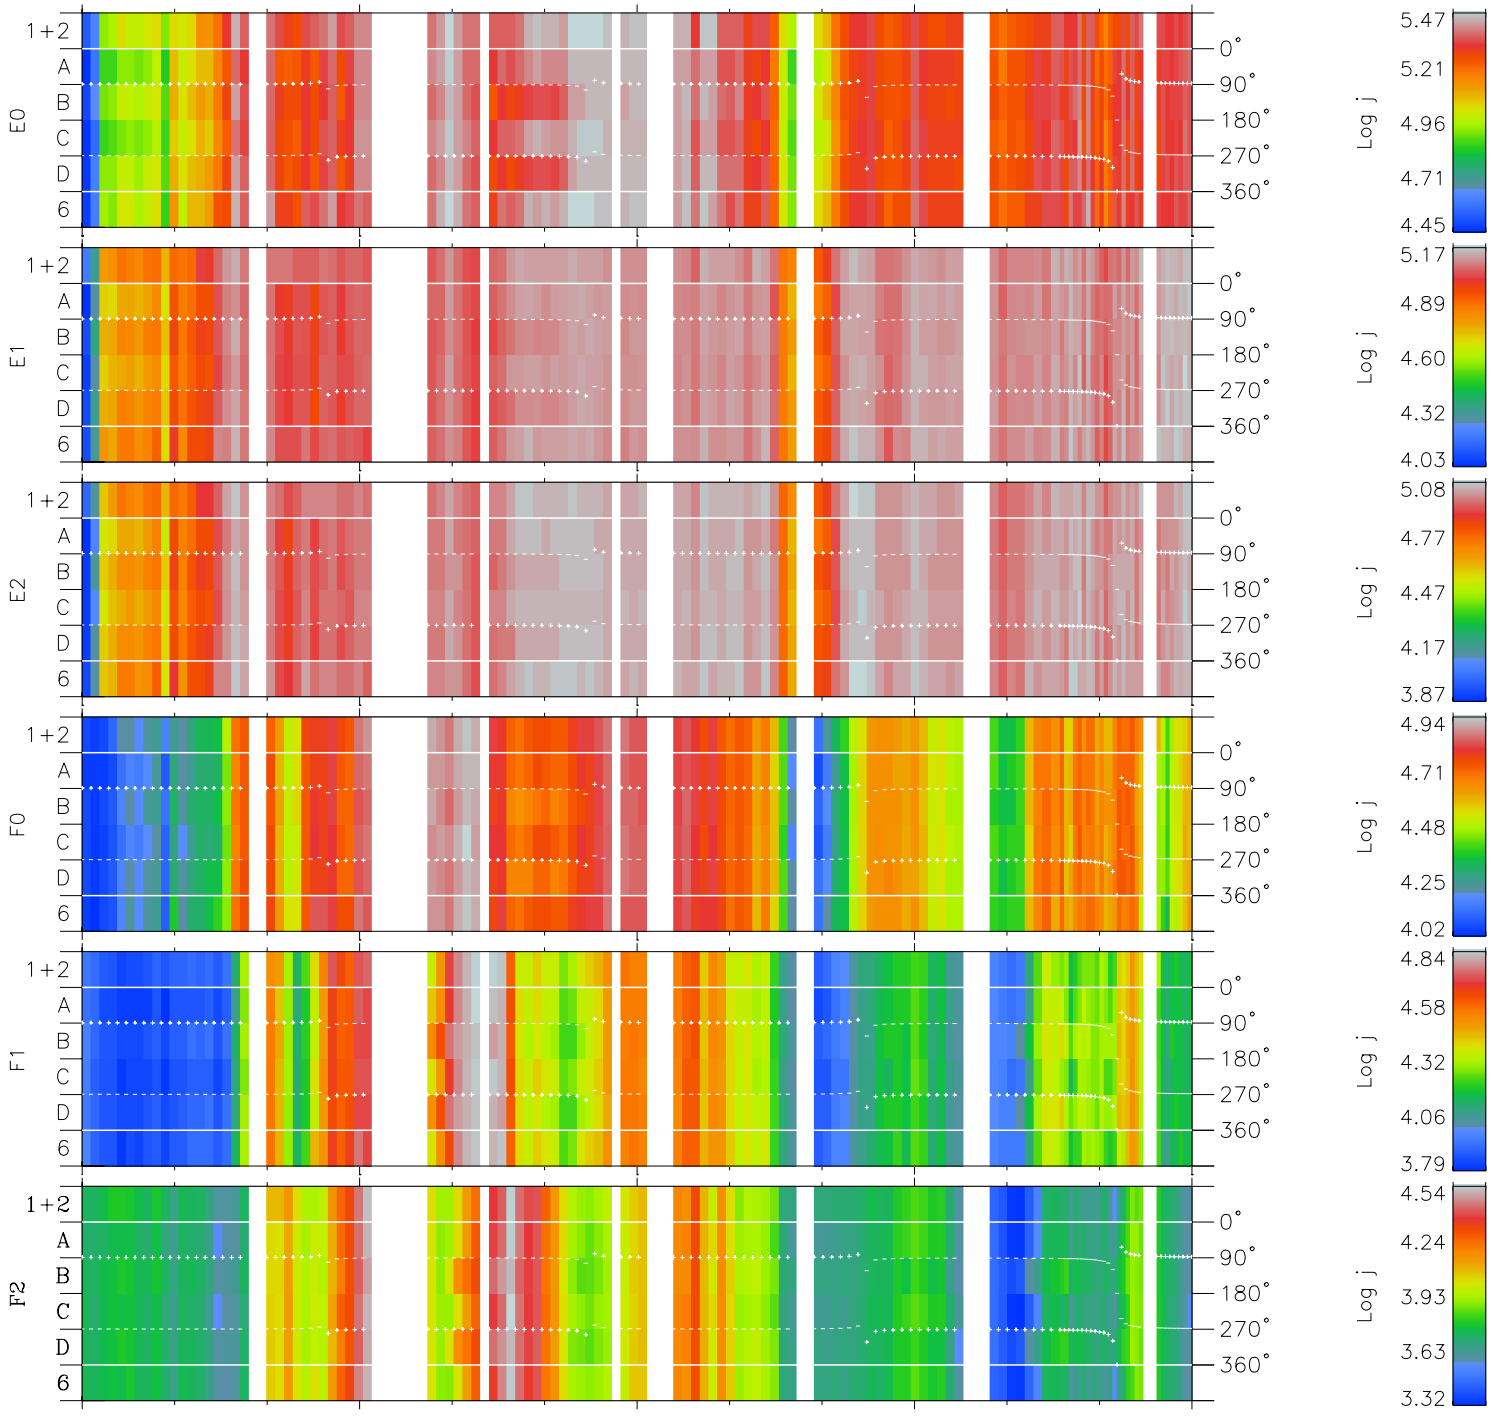

Galileo EPD Real Time Azimuth Anisotropies 96354

Software Version: RTAZIM_FLUX V 1.20
 Data Production: 06-03-00
 Plot Production: Fri Sep 14 22:04:24 2001
 Color File: wondr3
 Geofactor File: 1.1

00:00:00 1996-354	354-06	354-12	354-18	00:00:00 1996-355	
+	+	+	+	+	X JSE(R _j)
8.09	3.85	-1.05	-5.84	-10.20	Y JSE(R _j)
4.80	8.47	10.63	11.40	11.29	Z JSE(R _j)
-0.16	-0.40	-0.56	-0.65	-0.69	

◇ = Jupiter look direction
 □ = Corotation look direction