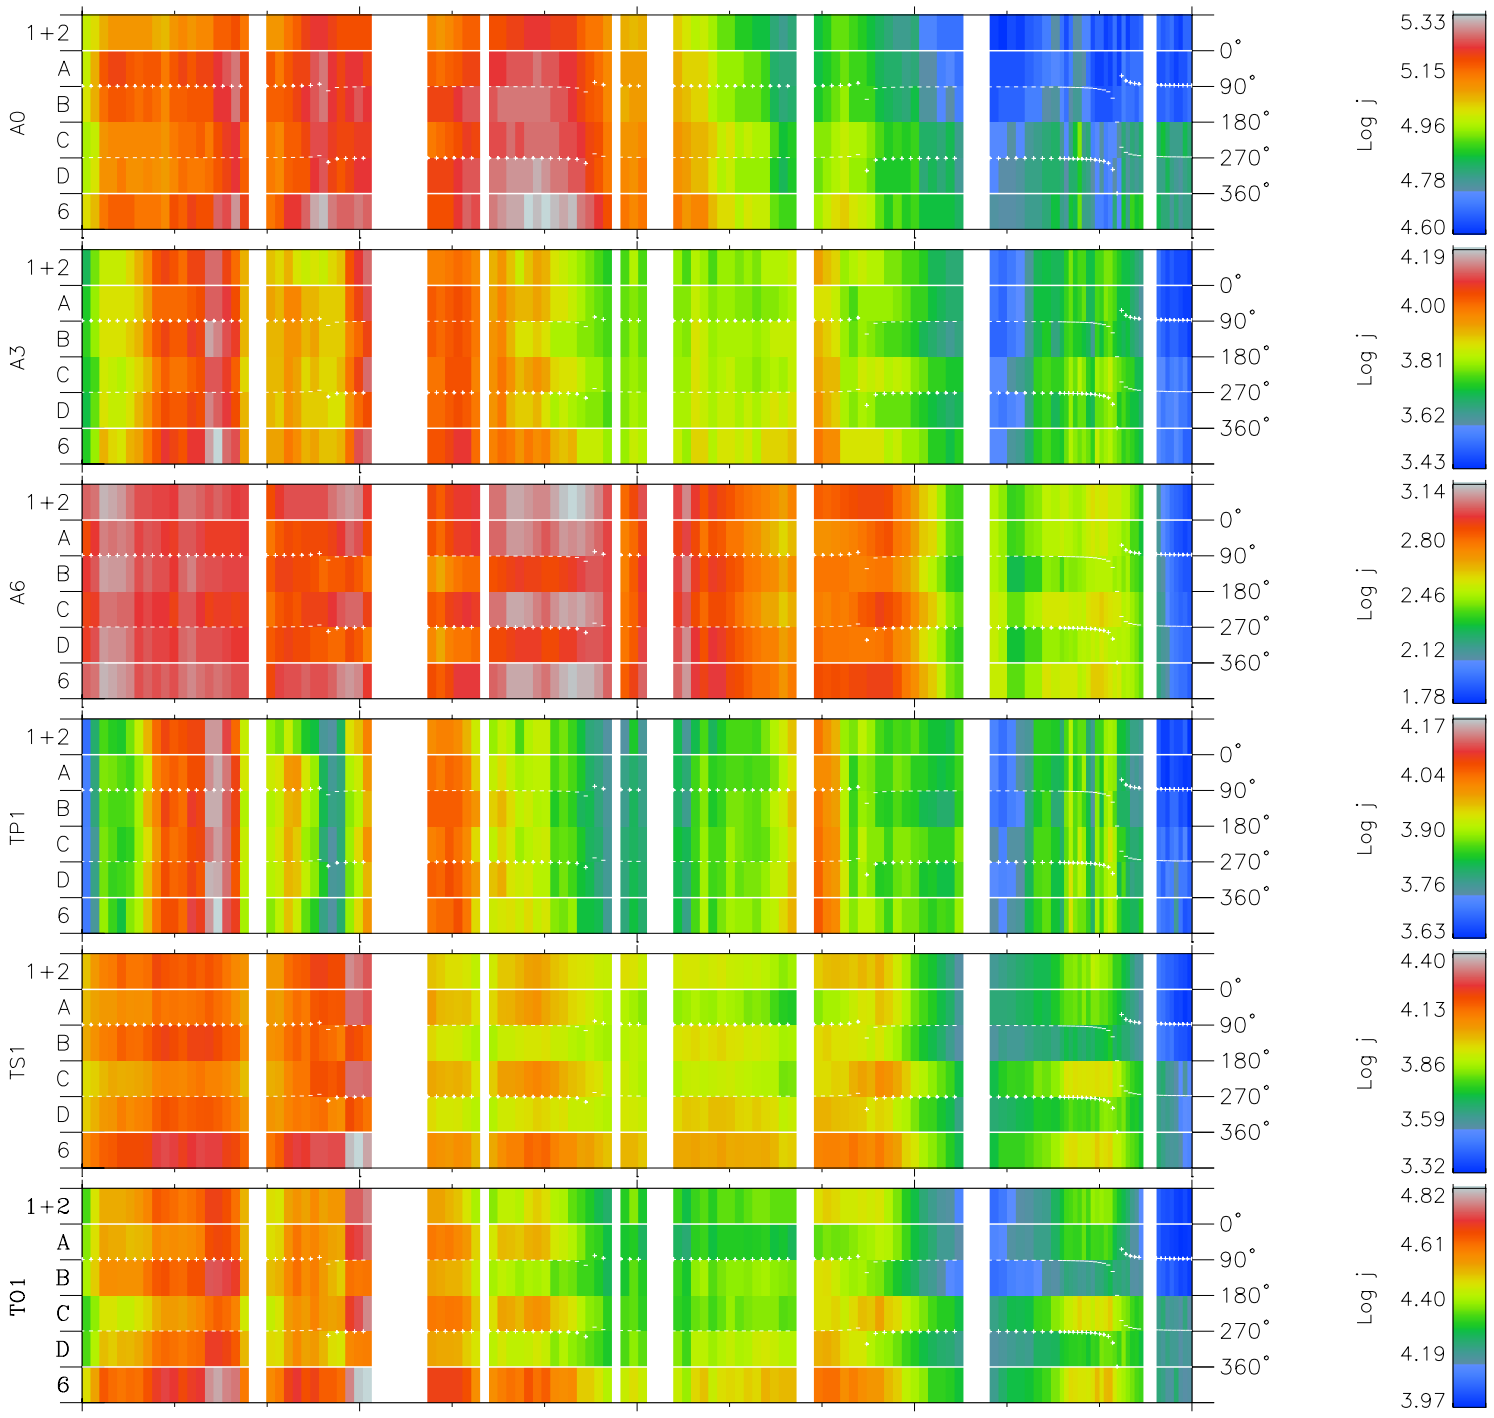

Galileo EPD Real Time Azimuth Anisotropies 96354

Software Version: RTAZIM_FLUX V 1.20
 Data Production: 06-03-00
 Plot Production: Fri Sep 14 22:04:19 2001
 Color File: wondr3
 Geofactor File: 1.1

00:00:00 1996-354	354-06	354-12	354-18	00:00:00 1996-355	
+	+	+	+	+	
8.09	3.85	-1.05	-5.84	-10.20	X JSE(R _j)
4.80	8.47	10.63	11.40	11.29	Y JSE(R _j)
-0.16	-0.40	-0.56	-0.65	-0.69	Z JSE(R _j)

◇ = Jupiter look direction
 □ = Corotation look direction