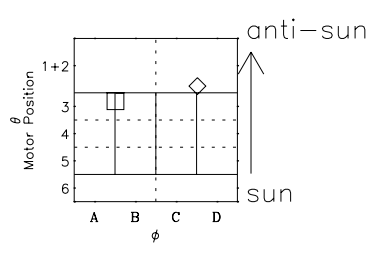

Galileo EPD Real Time Omni Spectrum 96353

Software Version: RTSPEC_OMNI V 1.20
 Data Production: 06-03-00
 Plot Production: Fri Sep 14 21:54:38 2001
 Color File: wondr3
 Geofactor File: 1.1

◇ = Jupiter look direction
 □ = Corotation look direction