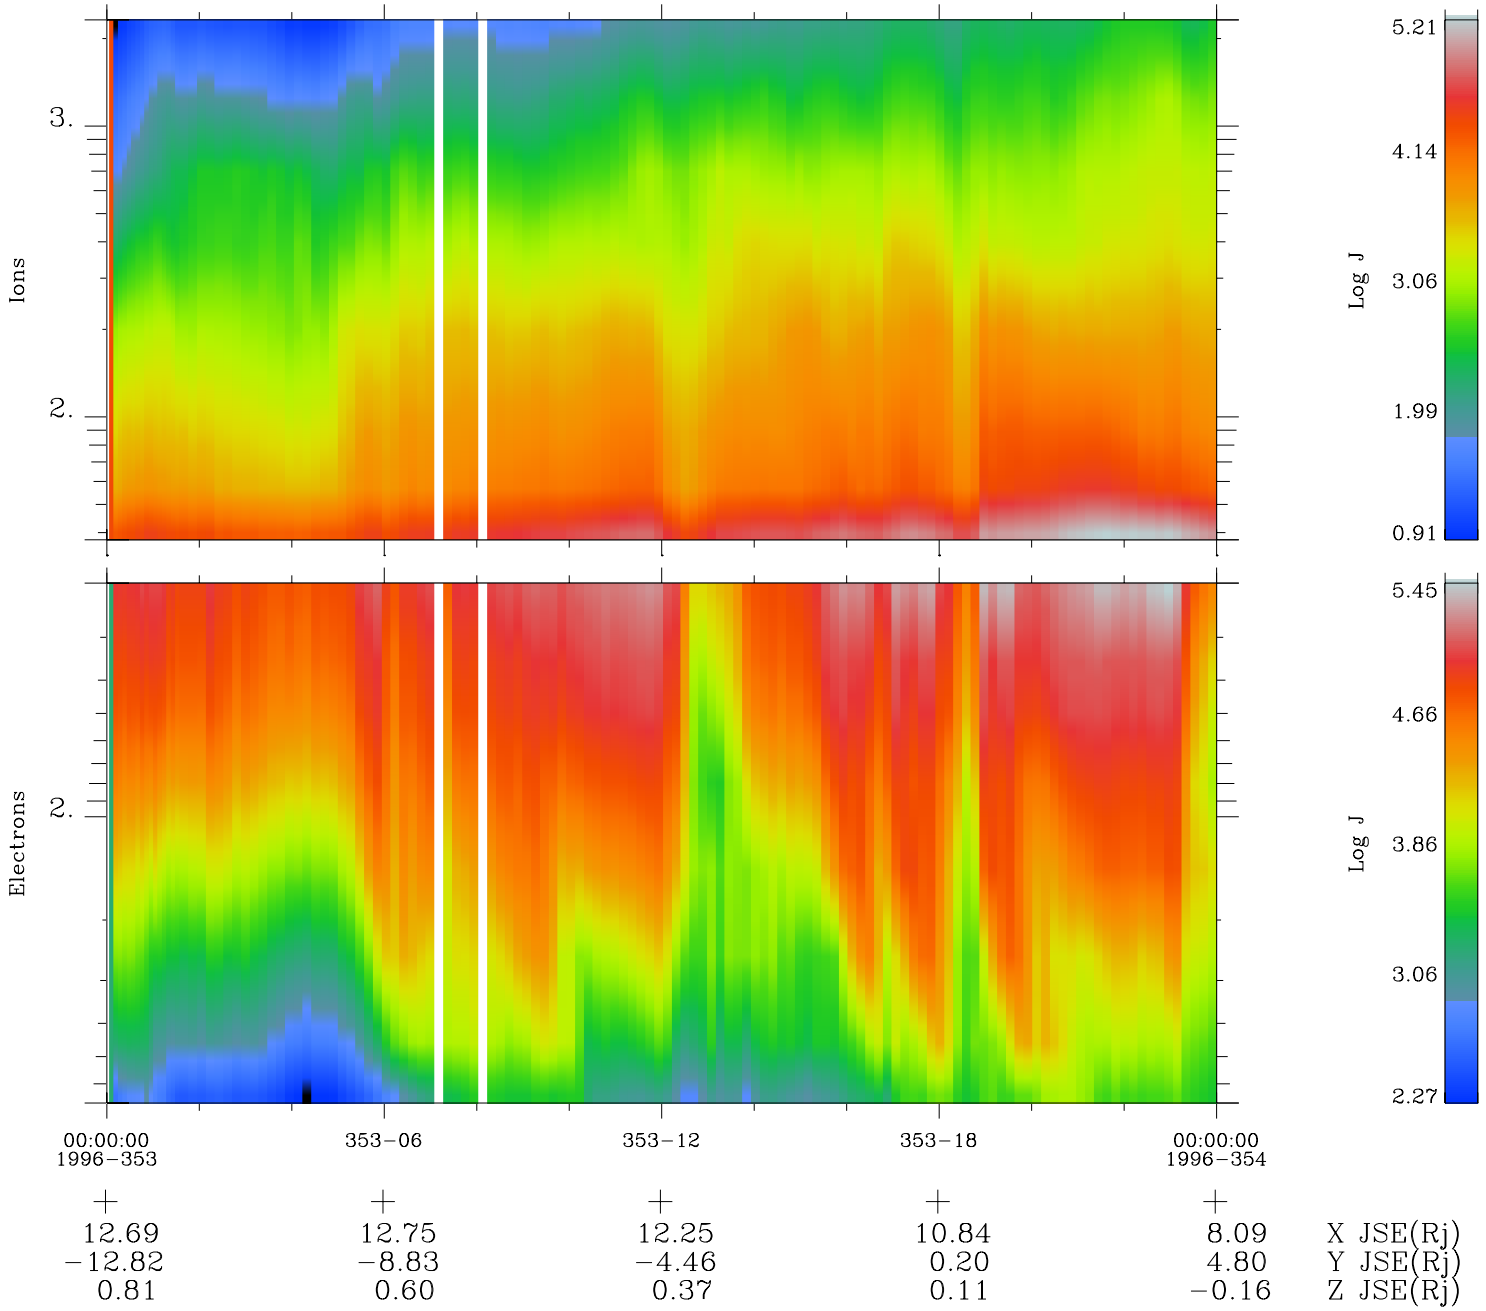

Galileo EPD Real Time Omni Spectrum 96353

Software Version: RTSPEC_OMNI V 1.20
 Data Production: 06-03-00
 Plot Production: Fri Sep 14 21:54:38 2001
 Color File: wondr3
 Geofactor File: 1.1

◇ = Jupiter look direction
 □ = Corotation look direction