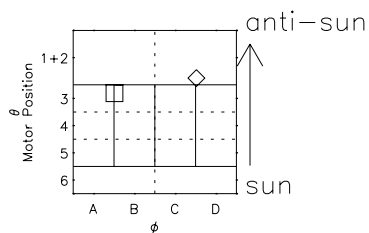

Galileo EPD Real Time R6 Ions Spectra 96353

Software Version: RTSPEC_R6 V 1.20
 Data Production: 06-03-00
 Plot Production: Fri Sep 14 21:54:25 2001
 Color File: wondr3
 Geofactor File: 1.1

◇ = Jupiter look direction
 □ = Corotation look direction