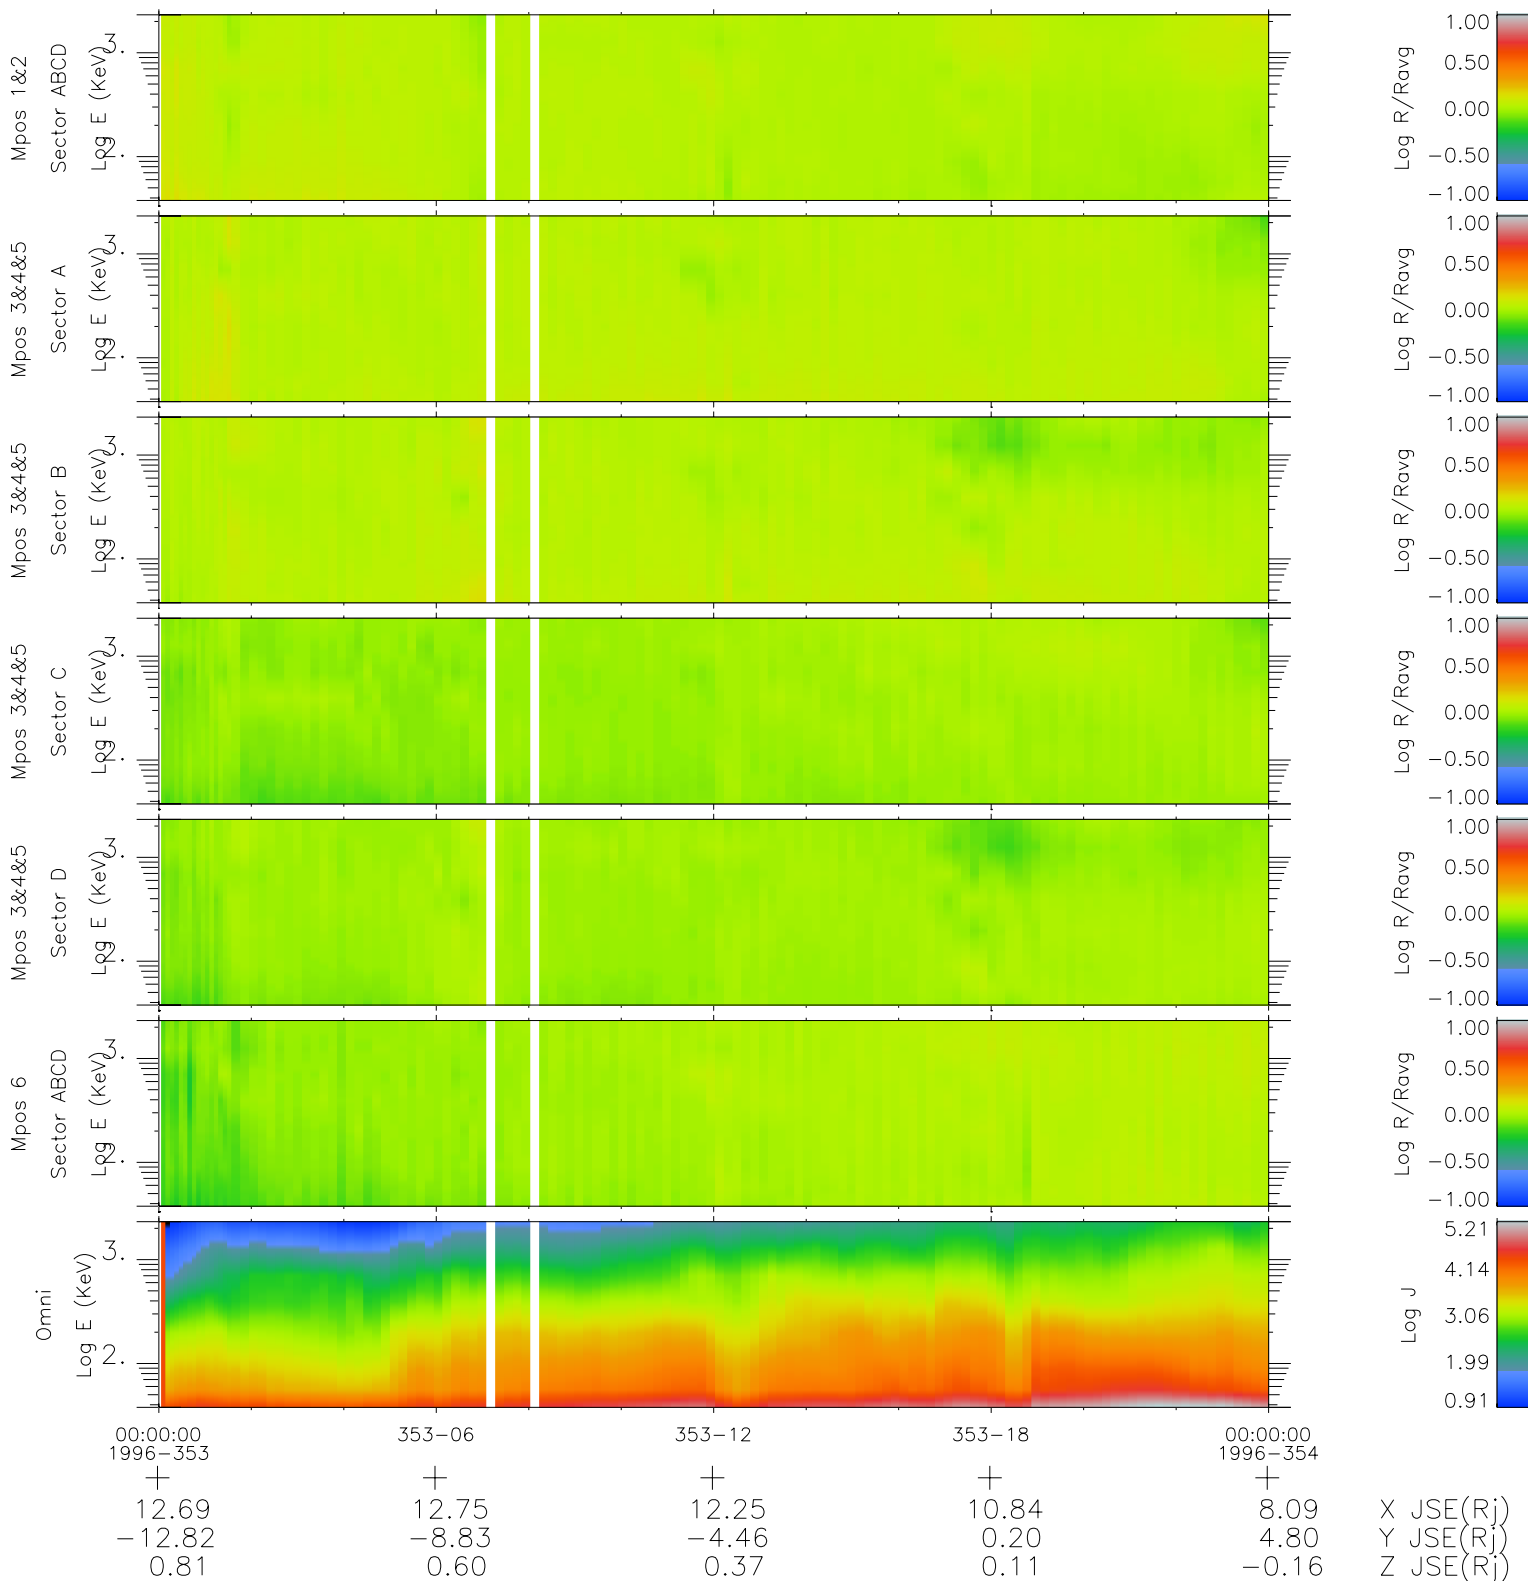

Galileo EPD Real Time R6 Ions Spectra 96353

Software Version: RTSPEC_R6 V 1.20
 Data Production: 06-03-00
 Plot Production: Fri Sep 14 21:54:25 2001
 Color File: wondr3
 Geofactor File: 1.1

◇ = Jupiter look direction
 □ = Corotation look direction