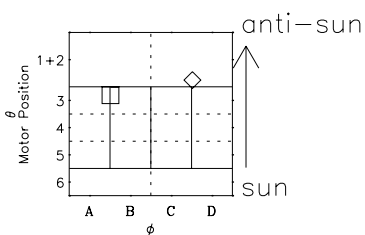

Galileo EPD Real-Time Omni 96353

Software Version: RTLINE_OMNI V 1.20
Data Production: 06-03-00
Plot Production: Fri Sep 14 21:56:38 2001

- ◇ = Jupiter look direction
- = Corotation look direction