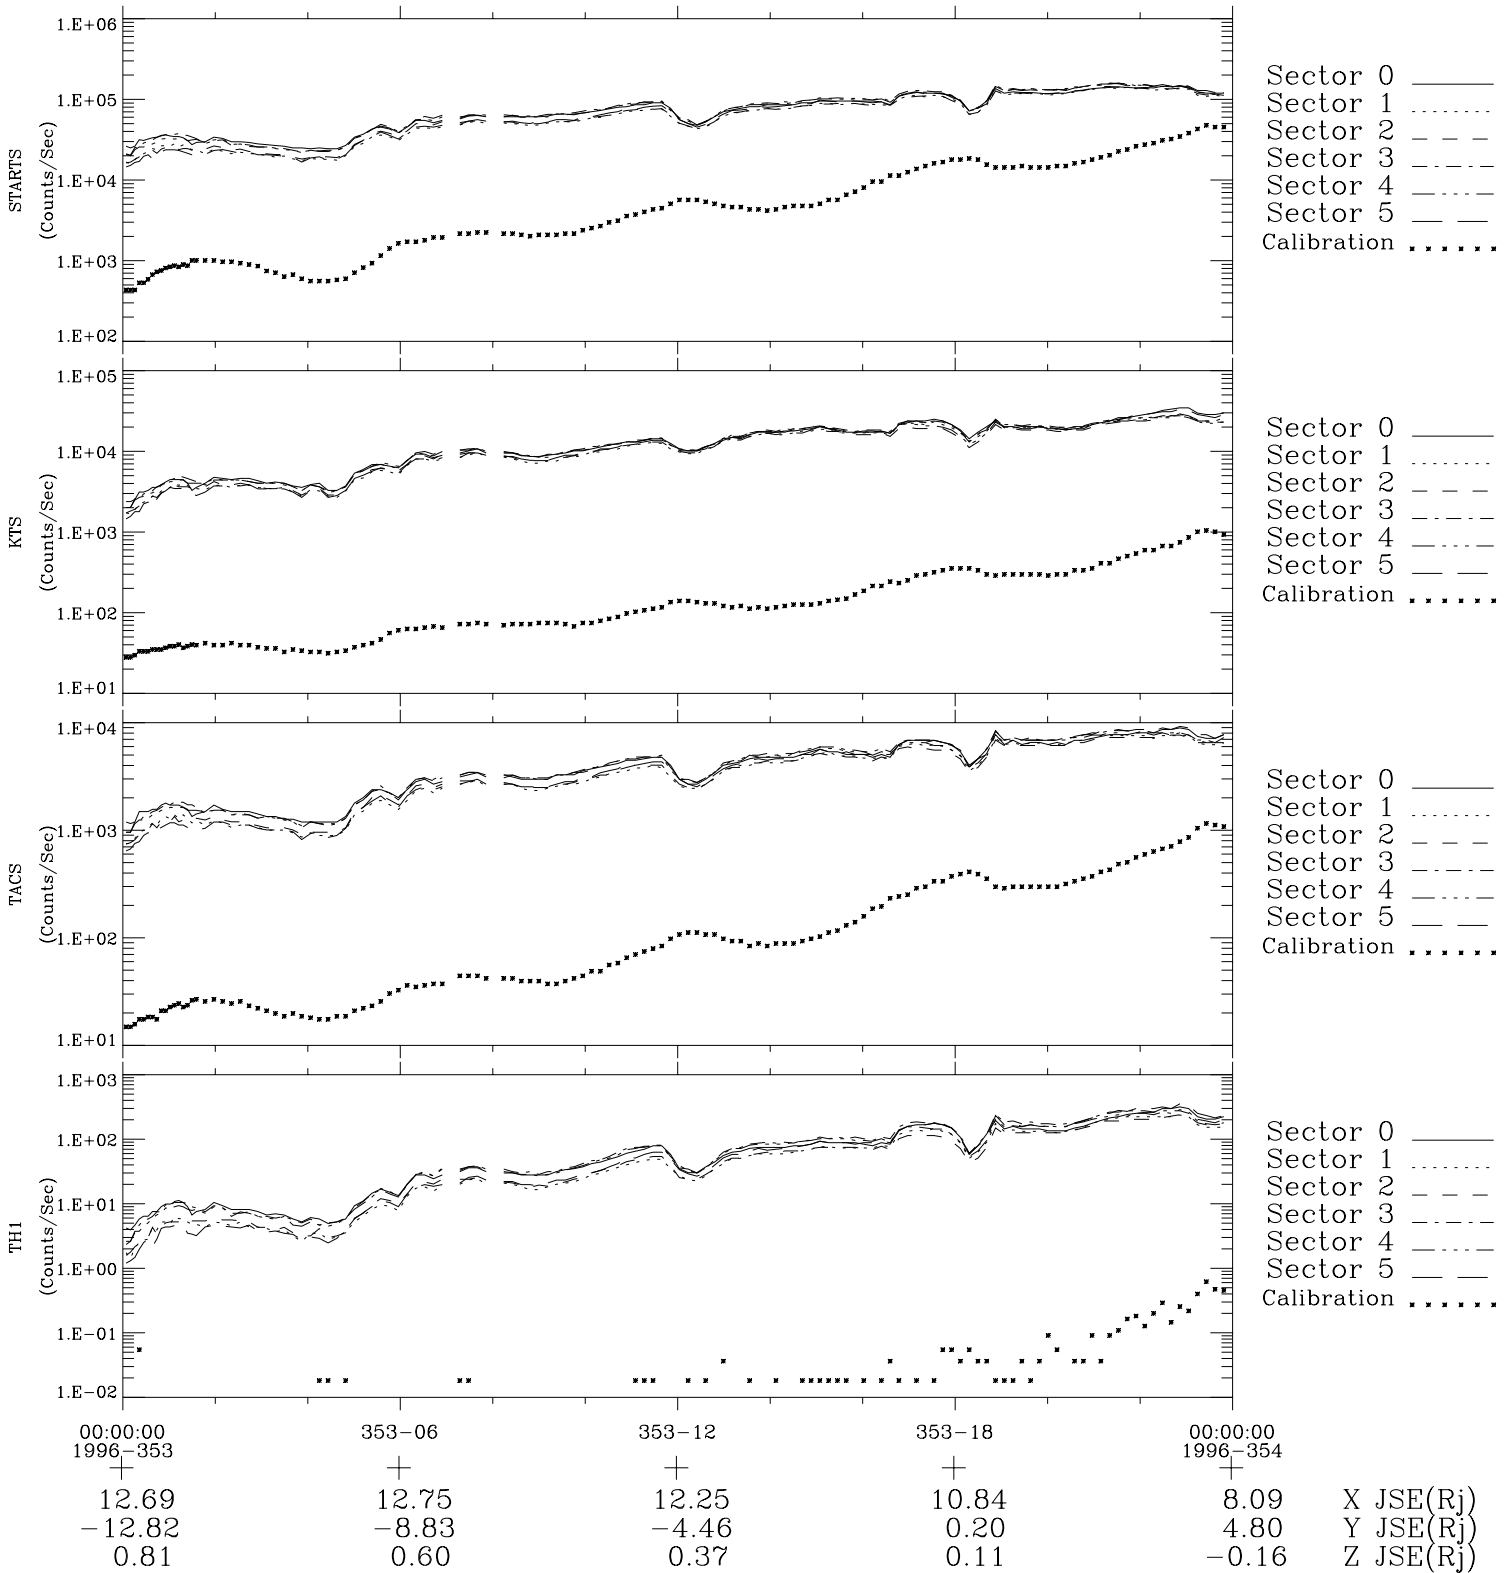

Galileo EPD Real-Time Six-Sector 96353

Software Version: RTLINE_R6 V 1.20
Data Production: 06-03-00
Plot Production: Fri Sep 14 21:56:47 2001

◇ = Jupiter look direction
□ = Corotation look direction