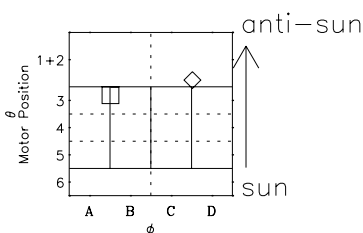

Galileo EPD Real-Time Six-Sector 96353

Software Version: RTLINE_R6 V 1.20
Data Production: 06-03-00
Plot Production: Fri Sep 14 21:56:47 2001

◇ = Jupiter look direction
□ = Corotation look direction