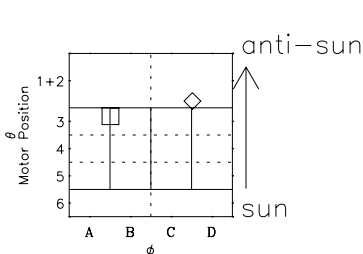

Galileo EPD Real-Time Six-Sector 96353

Software Version: RTLINE_R6 V 1.20
Data Production: 06-03-00
Plot Production: Fri Sep 14 21:56:47 2001

◇ = Jupiter look direction
□ = Corotation look direction