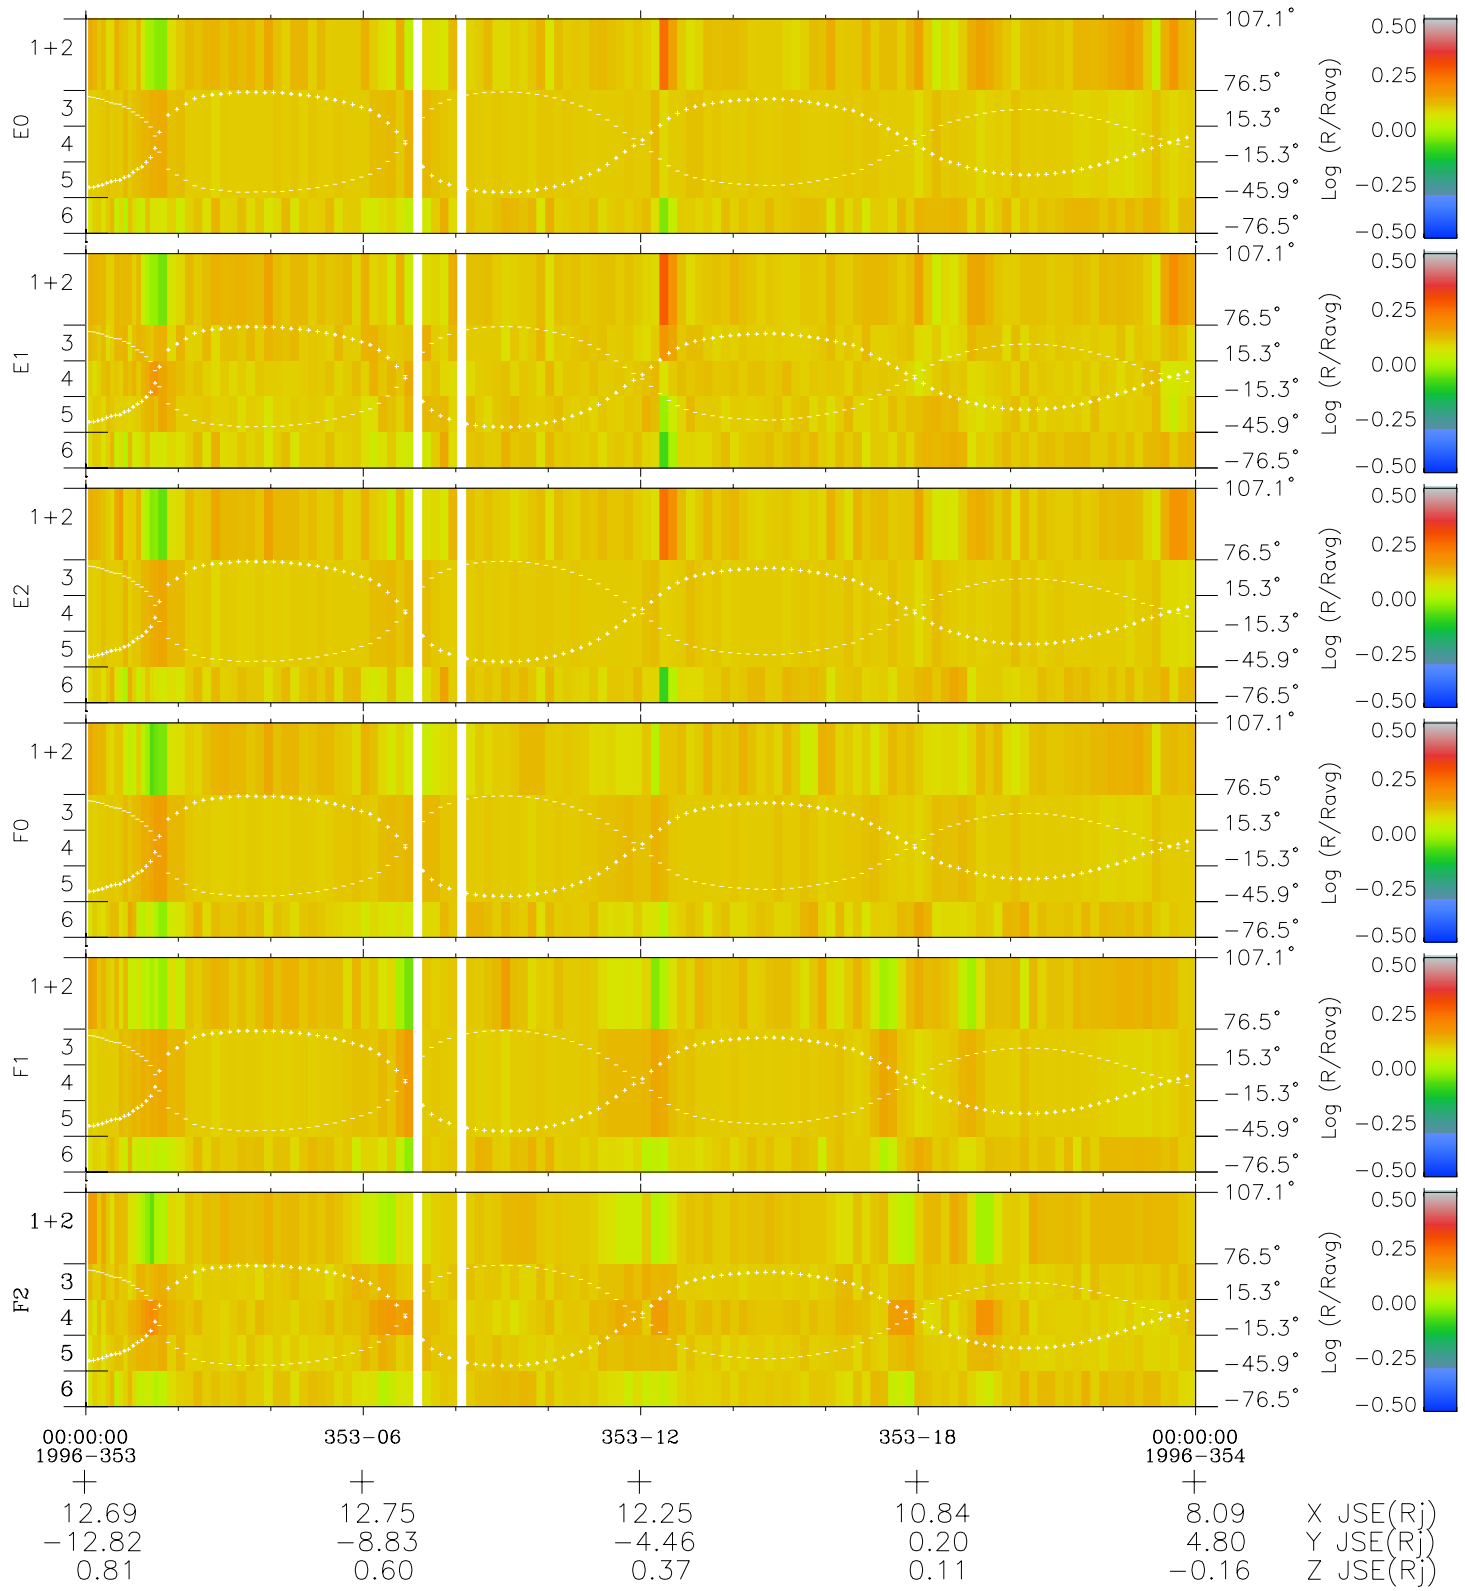

Galileo EPD Real Elevation Anisotropies 96353

Software Version: RTELEV_MEAN V 1.20
 Data Production: 06-03-00
 Plot Production: Fri Sep 14 21:55:35 2001
 Color File: wondr3
 Geofactor File: 1.1

◇ = Jupiter look direction
 □ = Corotation look direction