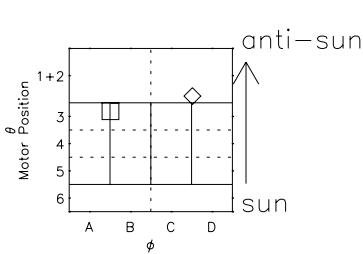

Galileo EPD Real Elevation Anisotropies 96353

Software Version: RTELEV_MEAN V 1.20
 Data Production: 06-03-00
 Plot Production: Fri Sep 14 21:55:35 2001
 Color File: wondr3
 Geofactor File: 1.1

◇ = Jupiter look direction
 □ = Corotation look direction