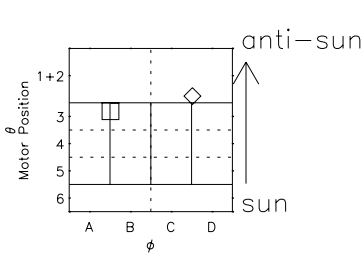

Galileo EPD Real Elevation Anisotropies 96353

Software Version: RTELEV_MEAN V 1.20
 Data Production: 06-03-00
 Plot Production: Fri Sep 14 21:55:30 2001
 Color File: wondr3
 Geofactor File: 1.1

- ◇ = Jupiter look direction
- = Corotation look direction