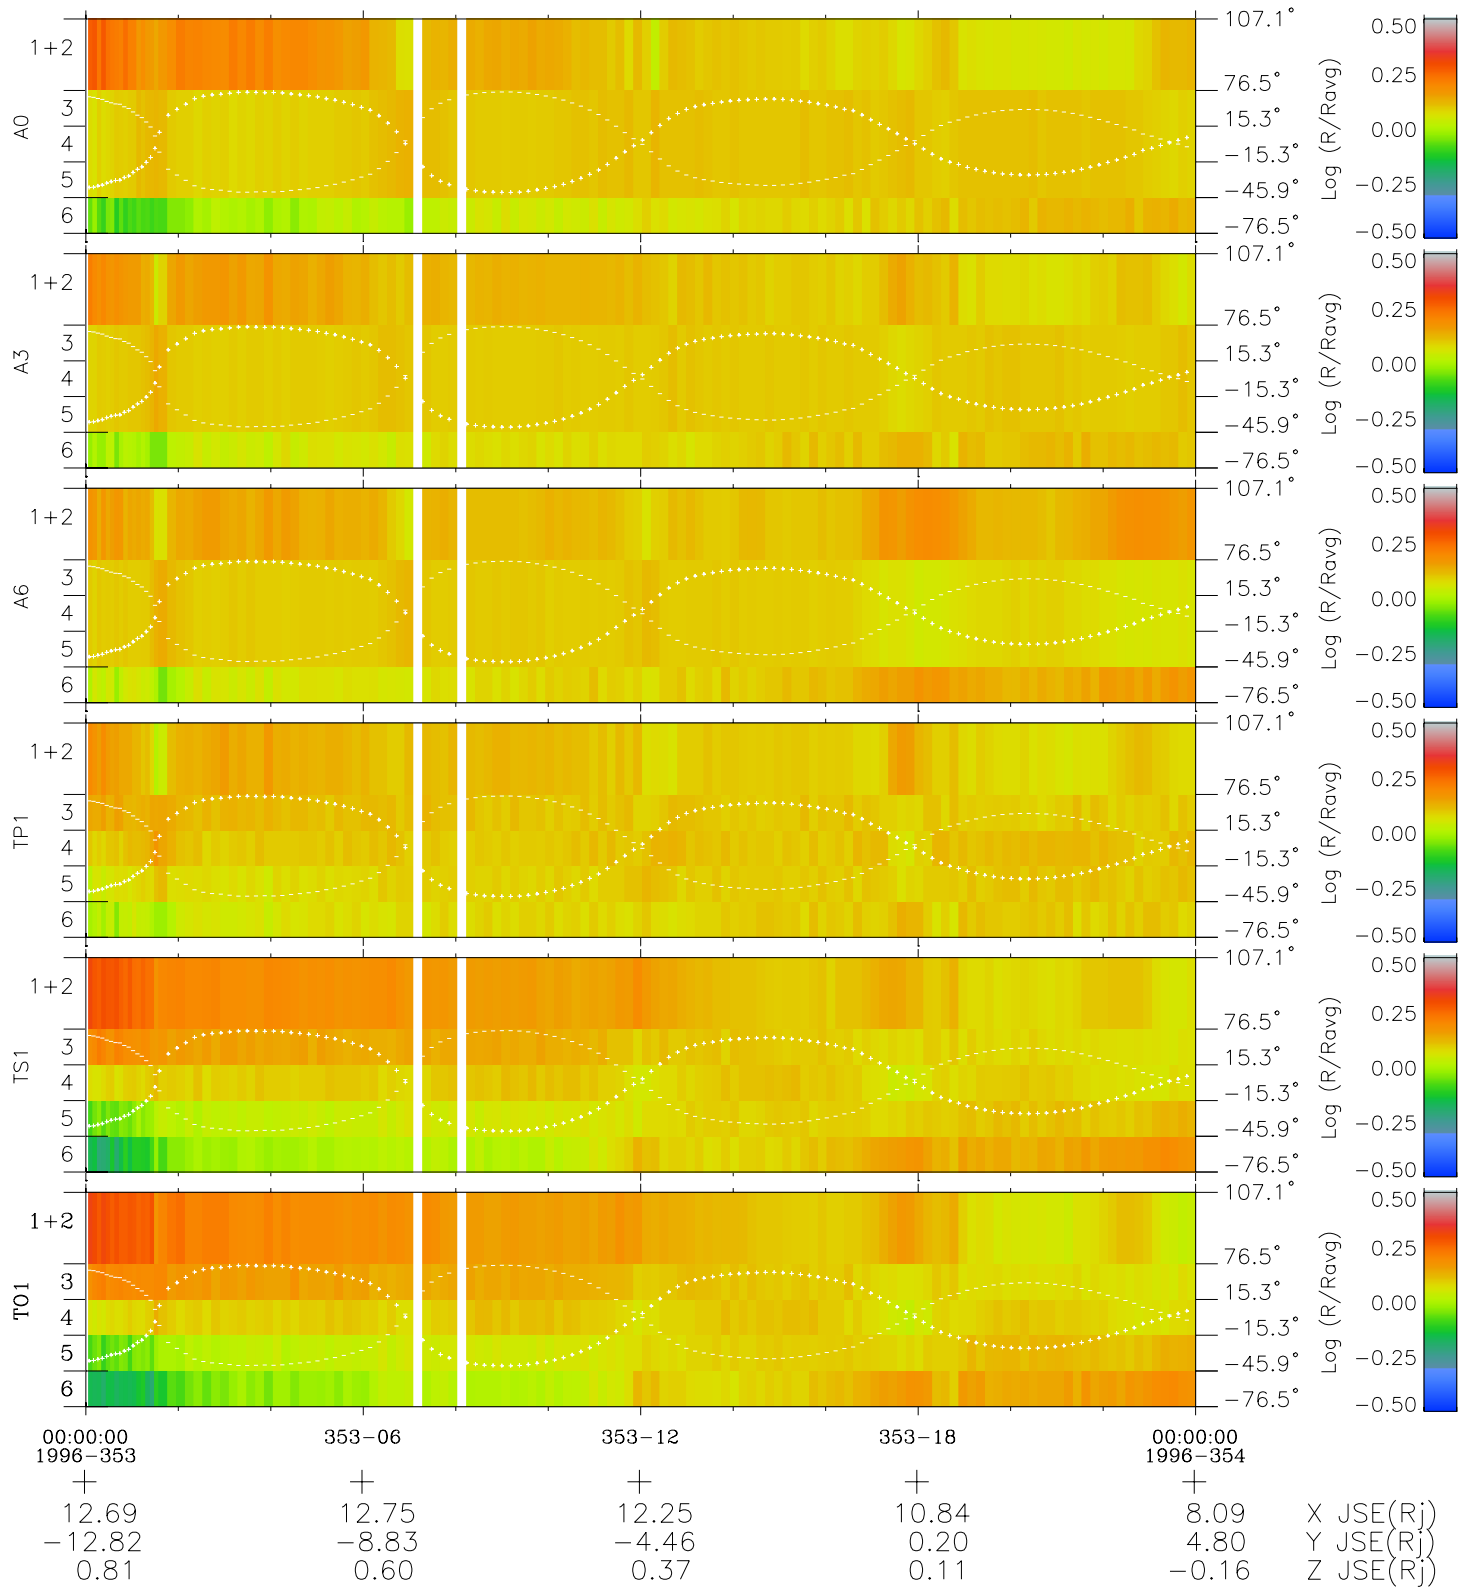

Galileo EPD Real Elevation Anisotropies 96353

Software Version: RTELEV_MEAN V 1.20
 Data Production: 06-03-00
 Plot Production: Fri Sep 14 21:55:30 2001
 Color File: wondr3
 Geofactor File: 1.1

- ◇ = Jupiter look direction
- = Corotation look direction