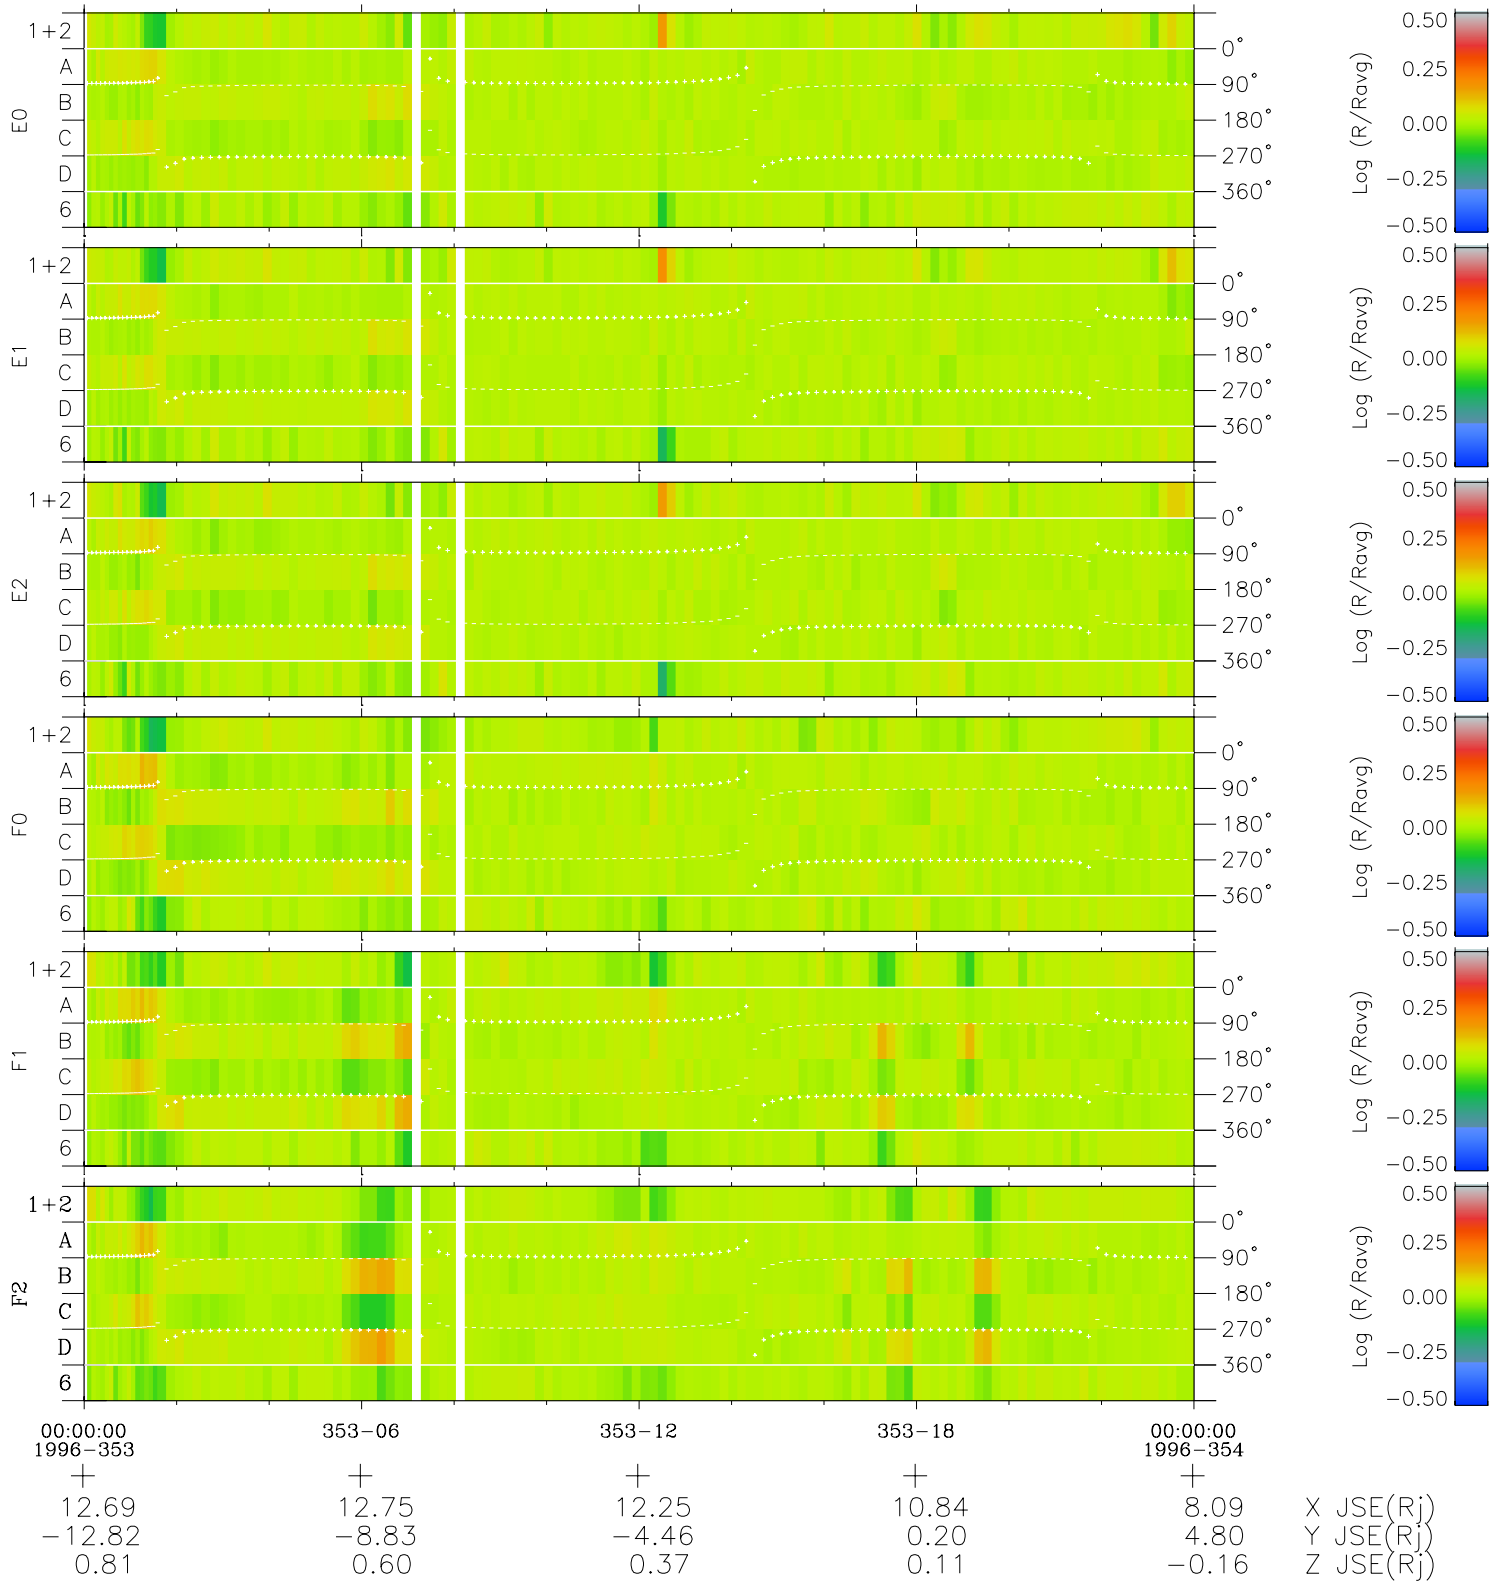

Galileo EPD Real Time Azimuth Anisotropies 96353

Software Version: RTAZIM_MEAN V 1.20
 Data Production: 06-03-00
 Plot Production: Fri Sep 14 21:56:11 2001
 Color File: wondr3
 Geofactor File: 1.1

◇ = Jupiter look direction
 □ = Corotation look direction