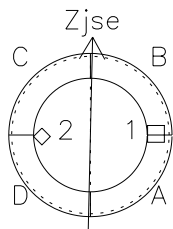

Galileo EPD Real Time Azimuth Anisotropies 96353

Software Version: RTAZIM_MEAN V 1.20
 Data Production: 06-03-00
 Plot Production: Fri Sep 14 21:56:11 2001
 Color File: wondr3
 Geofactor File: 1.1

◇ = Jupiter look direction
 □ = Corotation look direction