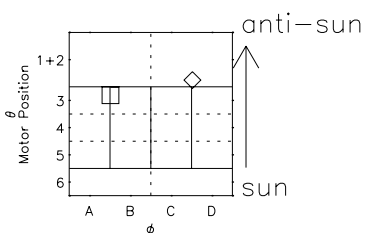

Galileo EPD Real Time Azimuth Anisotropies 96353

Software Version: RTAZIM_MEAN V 1.20
 Data Production: 06-03-00
 Plot Production: Fri Sep 14 21:56:11 2001
 Color File: wondr3
 Geofactor File: 1.1

◇ = Jupiter look direction
 □ = Corotation look direction