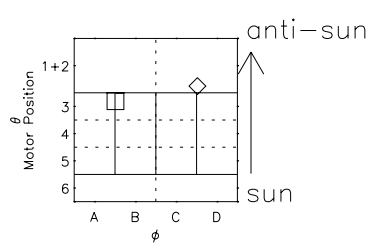

Galileo EPD Real Time Azimuth Anisotropies 96353

Software Version: RTAZIM_NORM V 1.20
 Data Production: 06-03-00
 Plot Production: Fri Sep 14 21:56:27 2001
 Color File: wondr3
 Geofactor File: 1.1

00:00:00 1996-353	353-06	353-12	353-18	00:00:00 1996-354	
+	+	+	+	+	X JSE(R _j)
12.69	12.75	12.25	10.84	8.09	Y JSE(R _j)
-12.82	-8.83	-4.46	0.20	4.80	Z JSE(R _j)
0.81	0.60	0.37	0.11	-0.16	

◇ = Jupiter look direction
 □ = Corotation look direction