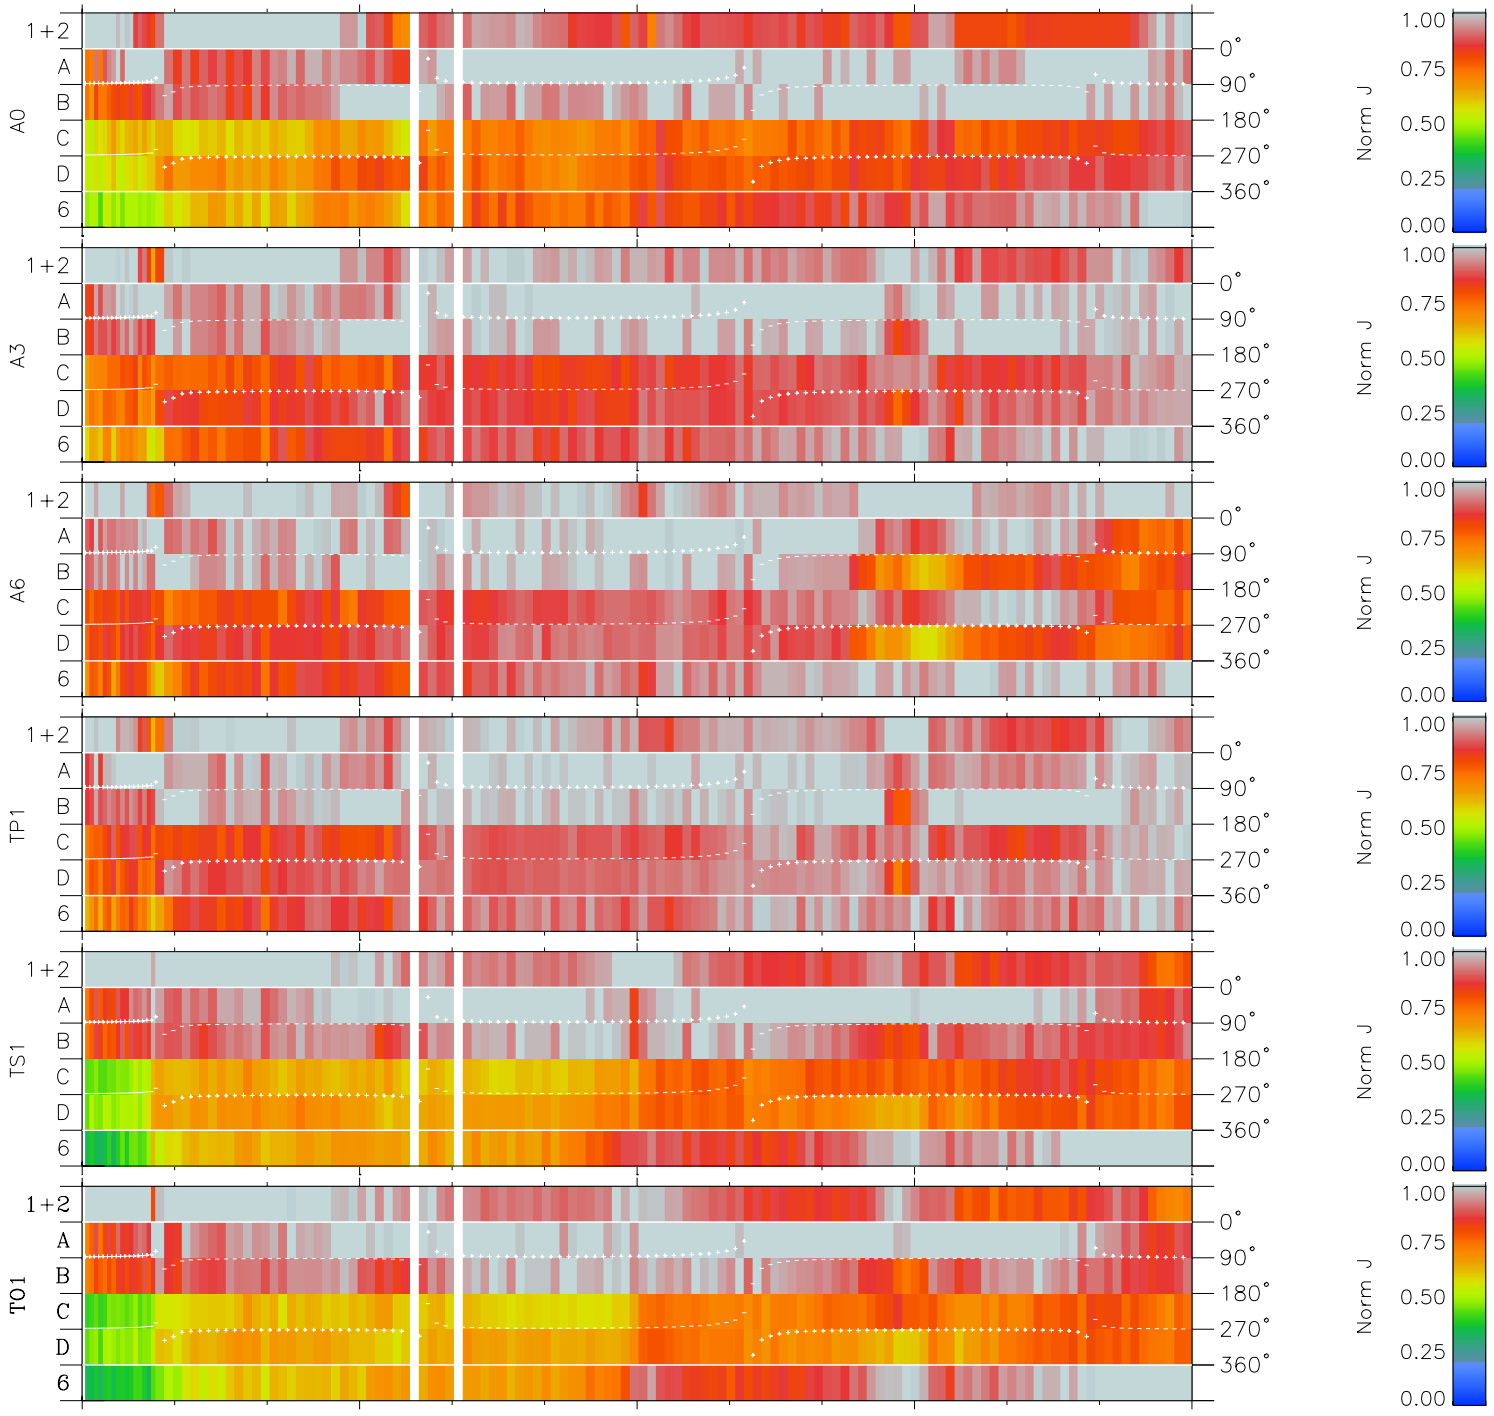

Galileo EPD Real Time Azimuth Anisotropies 96353

Software Version: RTAZIM_NORM V 1.20
 Data Production: 06-03-00
 Plot Production: Fri Sep 14 21:56:27 2001
 Color File: wondr3
 Geofactor File: 1.1

00:00:00 1996-353	353-06	353-12	353-18	00:00:00 1996-354	
+	+	+	+	+	X JSE(R _j)
12.69	12.75	12.25	10.84	8.09	Y JSE(R _j)
-12.82	-8.83	-4.46	0.20	4.80	Z JSE(R _j)
0.81	0.60	0.37	0.11	-0.16	

◇ = Jupiter look direction
 □ = Corotation look direction