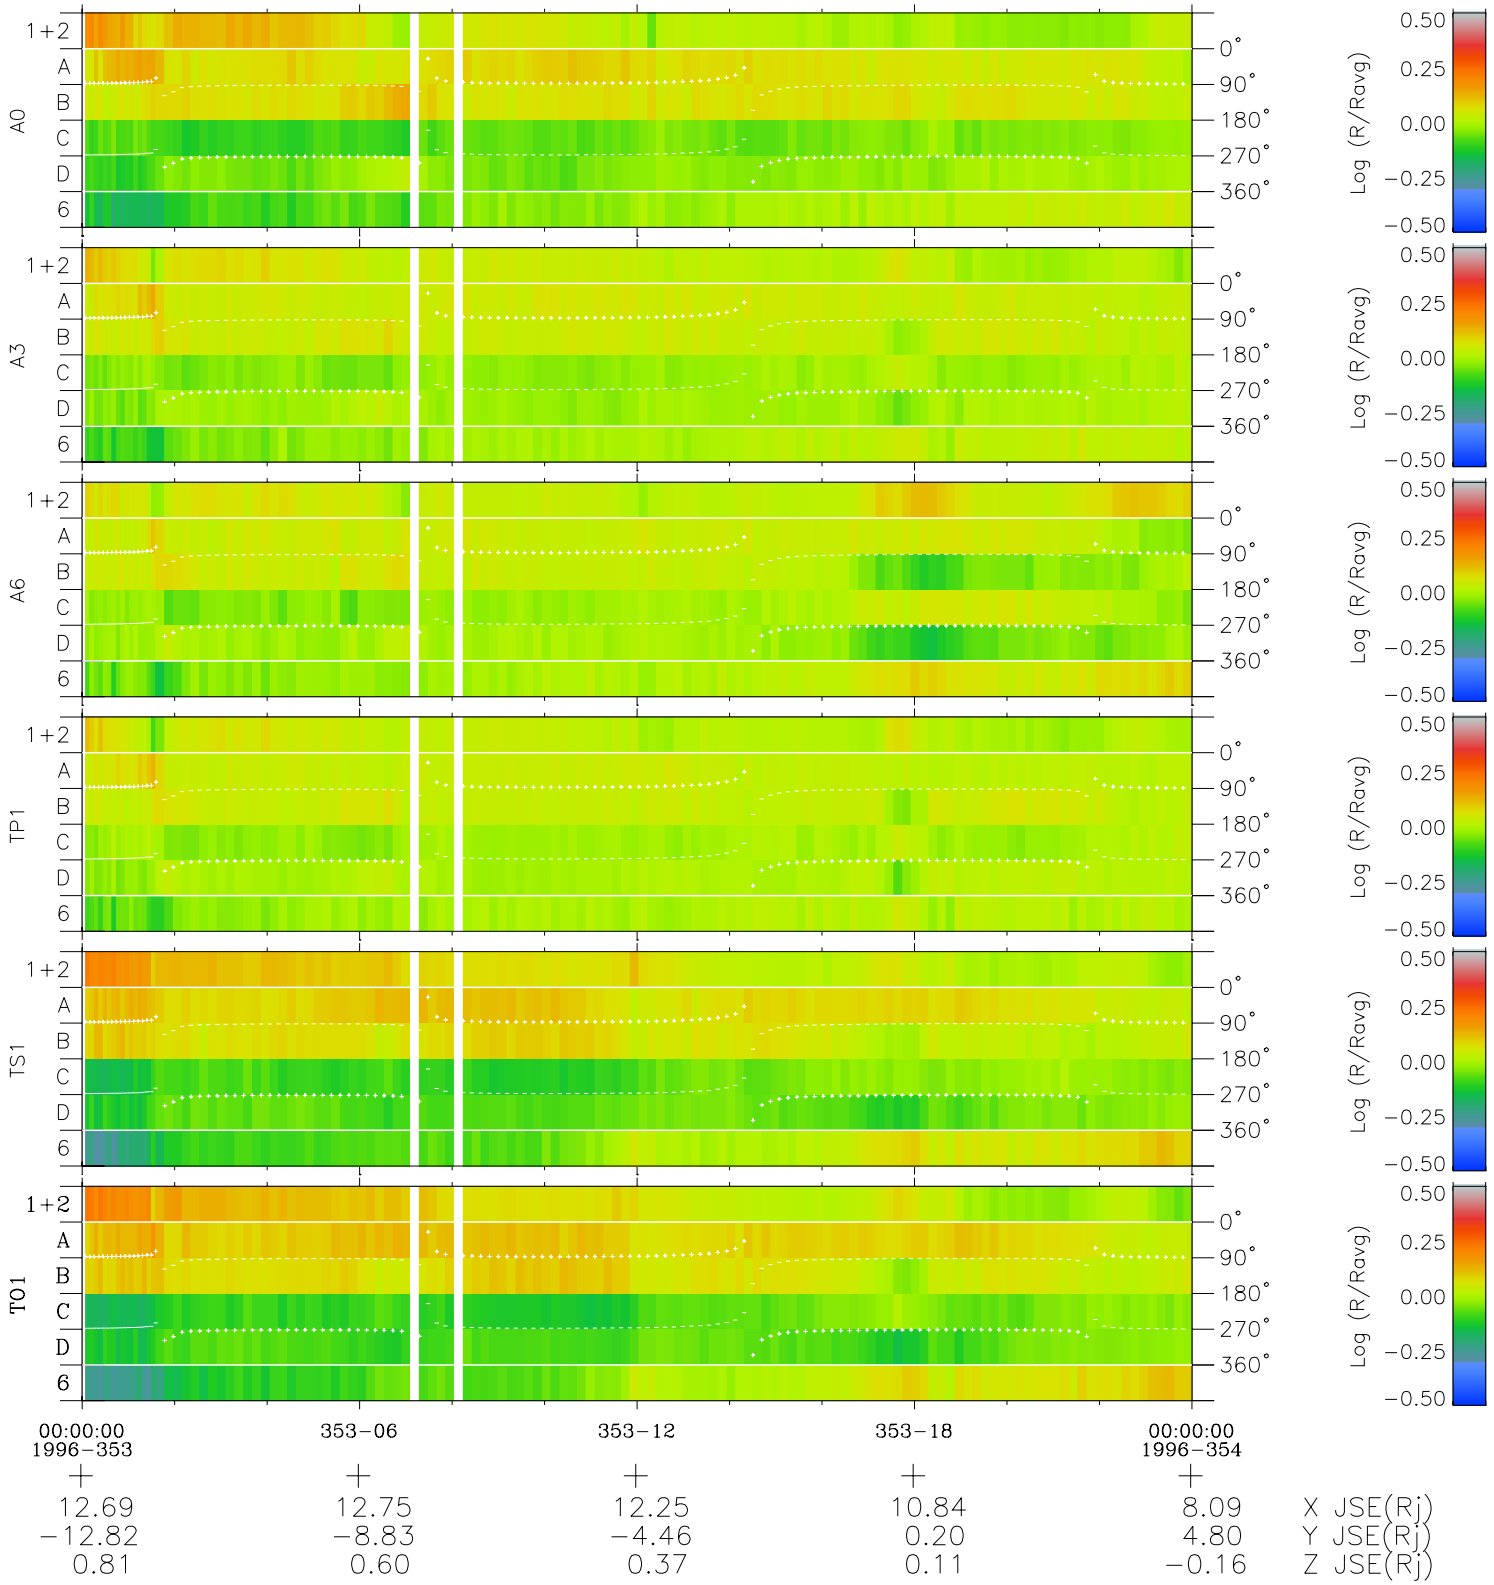

Galileo EPD Real Time Azimuth Anisotropies 96353

Software Version: RTAZIM_MEAN V 1.20
 Data Production: 06-03-00
 Plot Production: Fri Sep 14 21:56:05 2001
 Color File: wondr3
 Geofactor File: 1.1

◇ = Jupiter look direction
 □ = Corotation look direction