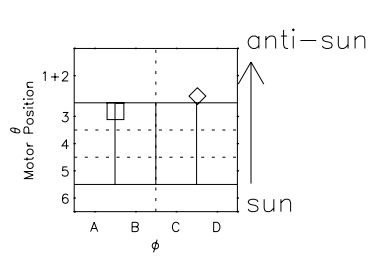

Galileo EPD Real Time Azimuth Anisotropies 96353

Software Version: RTAZIM_MEAN V 1.20
 Data Production: 06-03-00
 Plot Production: Fri Sep 14 21:56:05 2001
 Color File: wondr3
 Geofactor File: 1.1

◇ = Jupiter look direction
 □ = Corotation look direction