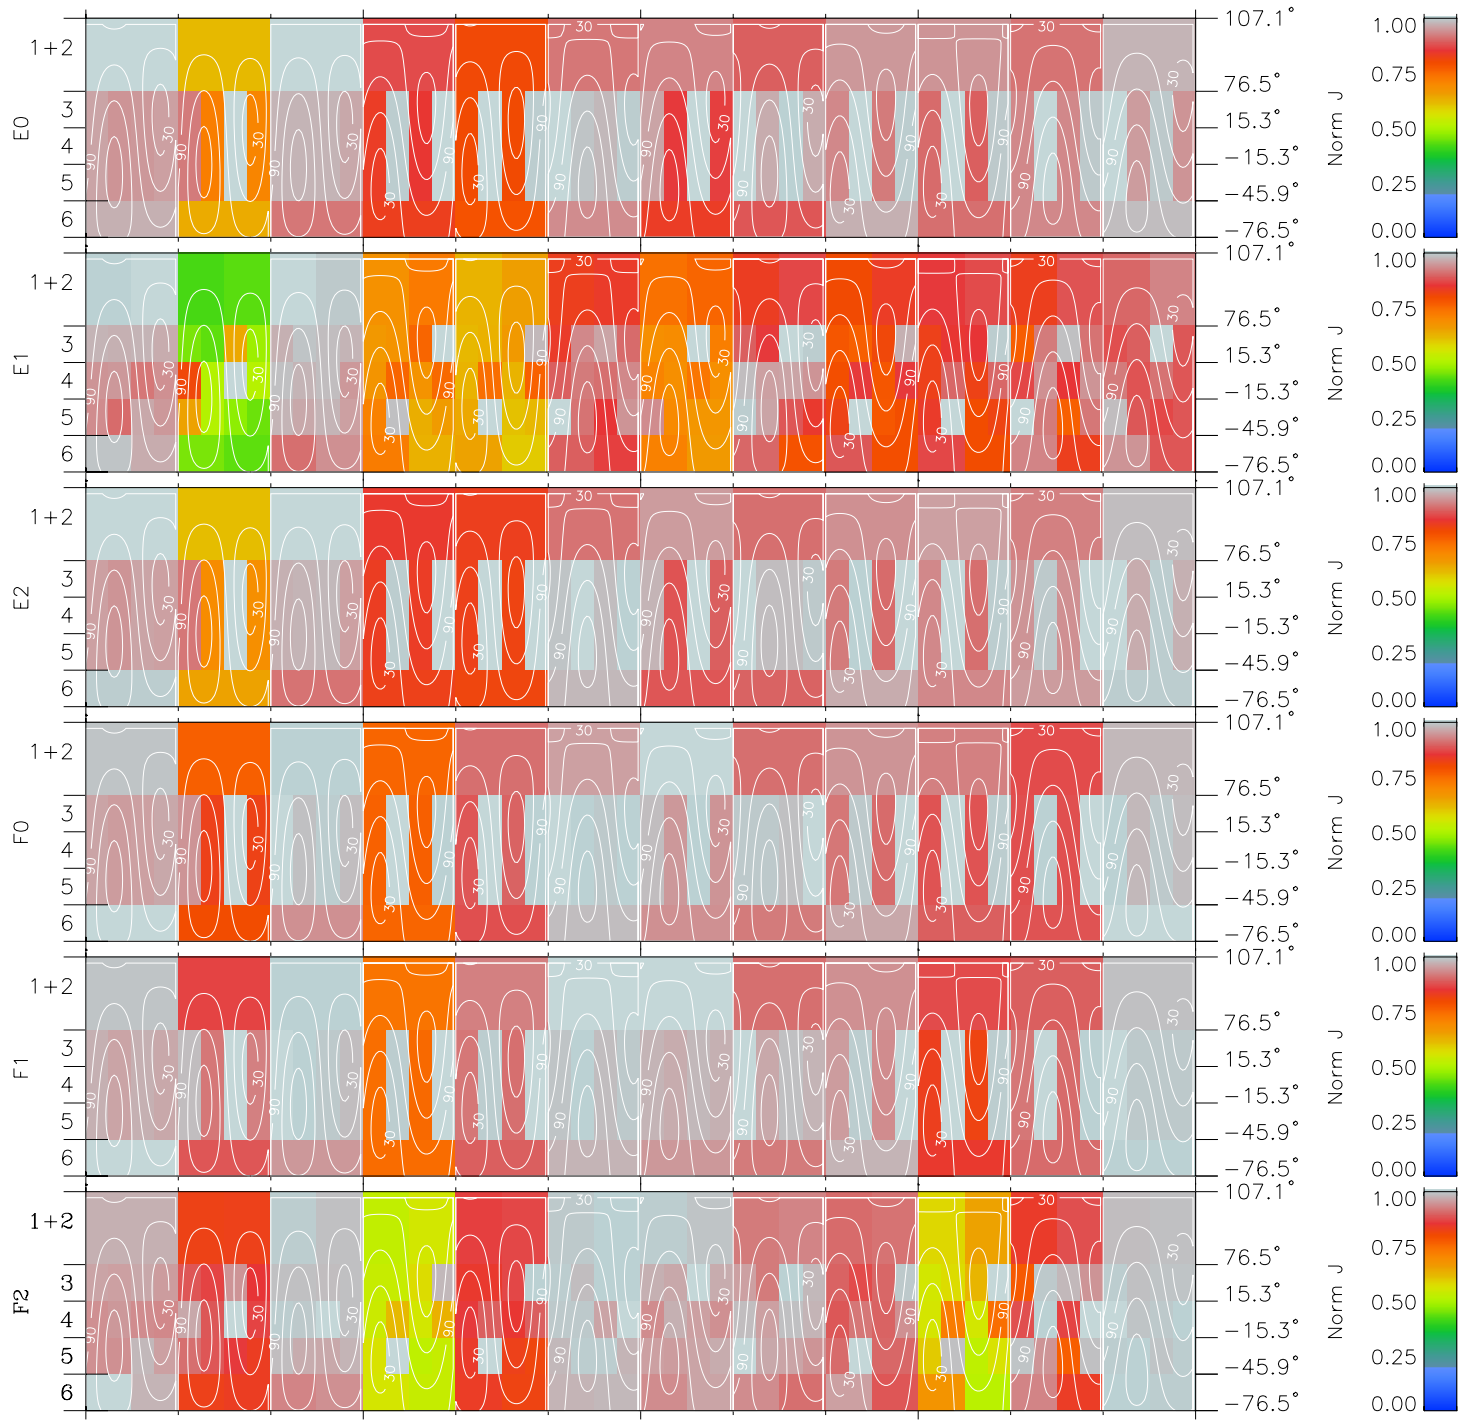

# Galileo EPD Real Time All-Sky Anisotropies 96352

Software Version: RTSKY\_NORM V 1.20  
 Data Production: 06-03-00  
 Plot Production: Fri Sep 14 21:46:49 2001  
 Color File: wondr3  
 Geofactor File: 1.1

|                      |        |        |        |                      |                        |
|----------------------|--------|--------|--------|----------------------|------------------------|
| 00:00:00<br>1996-352 | 352-06 | 352-12 | 352-18 | 00:00:00<br>1996-353 |                        |
| +                    | +      | +      | +      | +                    | X JSE(R <sub>j</sub> ) |
| 9.94                 | 10.84  | 11.64  | 12.28  | 12.69                | Y JSE(R <sub>j</sub> ) |
| -25.69               | -22.85 | -19.78 | -16.45 | -12.82               | Z JSE(R <sub>j</sub> ) |
| 1.45                 | 1.31   | 1.16   | 0.99   | 0.81                 |                        |

- ◇ = Jupiter look direction
- = Corotation look direction