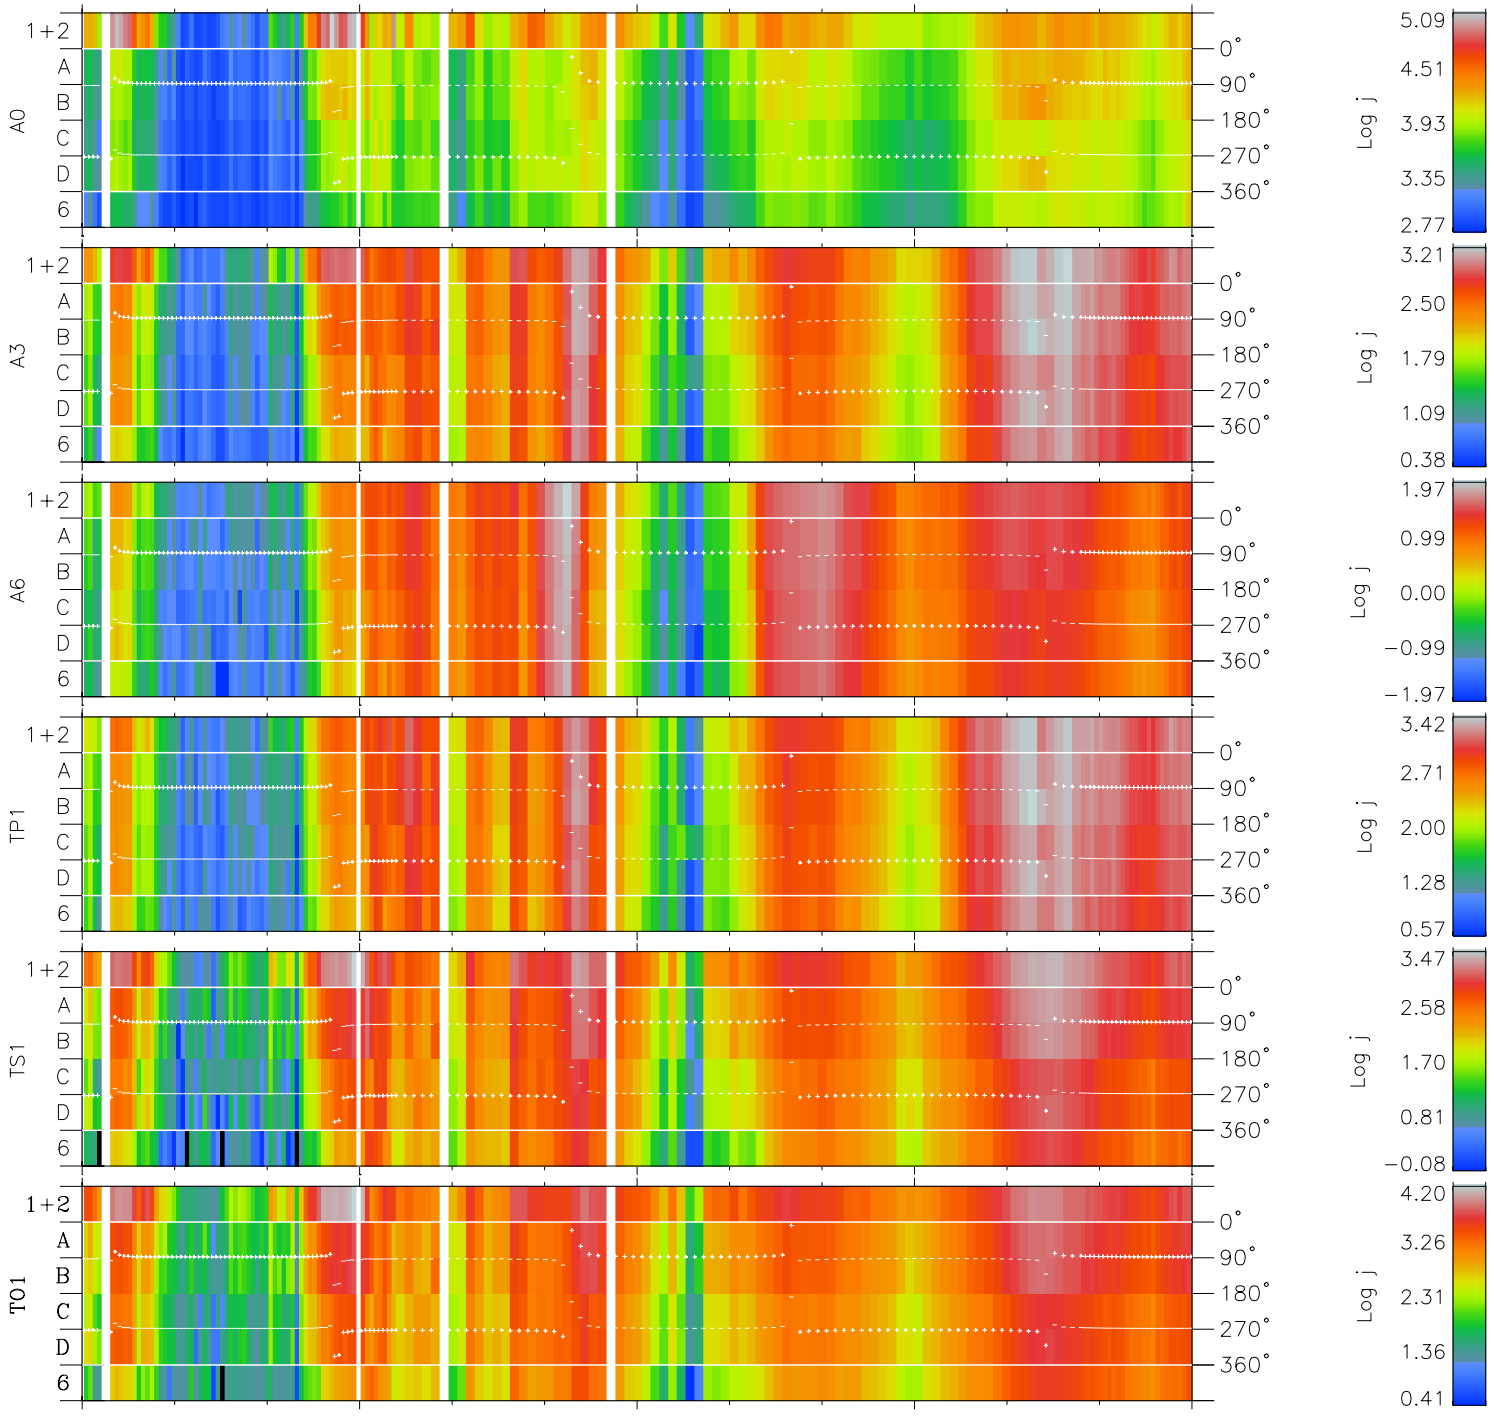

Galileo EPD Real Time Azimuth Anisotropies 96352

Software Version: RTAZIM_FLUX V 1.20
 Data Production: 06-03-00
 Plot Production: Fri Sep 14 21:47:54 2001
 Color File: wondr3
 Geofactor File: 1.1

00:00:00 1996-352	352-06	352-12	352-18	00:00:00 1996-353	
+	+	+	+	+	X JSE(R _j)
9.94	10.84	11.64	12.28	12.69	Y JSE(R _j)
-25.69	-22.85	-19.78	-16.45	-12.82	Z JSE(R _j)
1.45	1.31	1.16	0.99	0.81	

- ◇ = Jupiter look direction
- = Corotation look direction