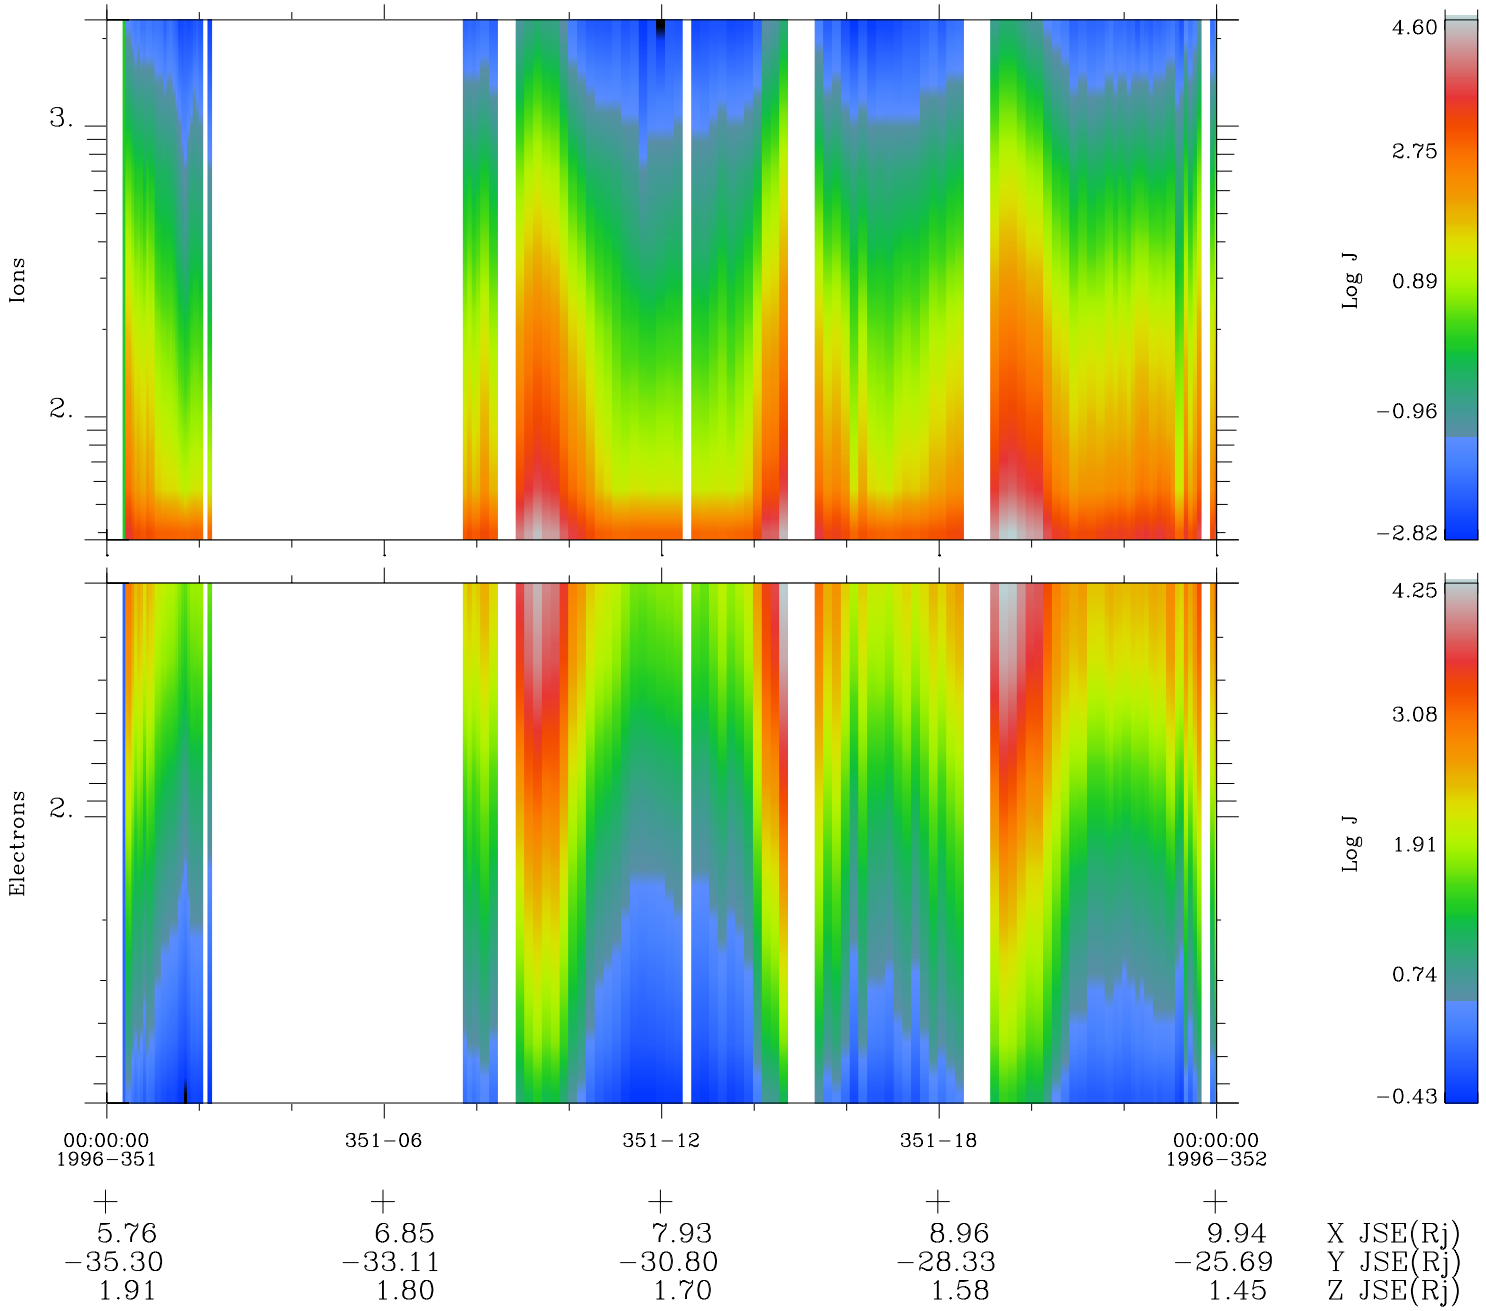

# Galileo EPD Real Time Omni Spectrum 96351

Software Version: RTSPEC\_OMNI V 1.20  
 Data Production: 06-03-00  
 Plot Production: Fri Sep 14 21:37:54 2001  
 Color File: wondr3  
 Geofactor File: 1.1

◇ = Jupiter look direction  
 □ = Corotation look direction