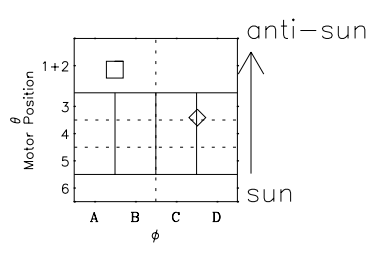

# Galileo EPD Real Time Omni Spectrum 96351

Software Version: RTSPEC\_OMNI V 1.20  
 Data Production: 06-03-00  
 Plot Production: Fri Sep 14 21:37:54 2001  
 Color File: wondr3  
 Geofactor File: 1.1

◇ = Jupiter look direction  
 □ = Corotation look direction