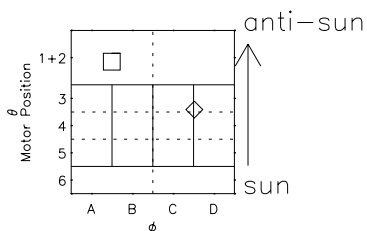

Galileo EPD Real Time R6 Electrons Spectra 96351

Software Version: RTSPEC_R6 V 1.20
 Data Production: 06-03-00
 Plot Production: Fri Sep 14 21:37:48 2001
 Color File: wondr3
 Geofactor File: 1.1

- ◇ = Jupiter look direction
- = Corotation look direction