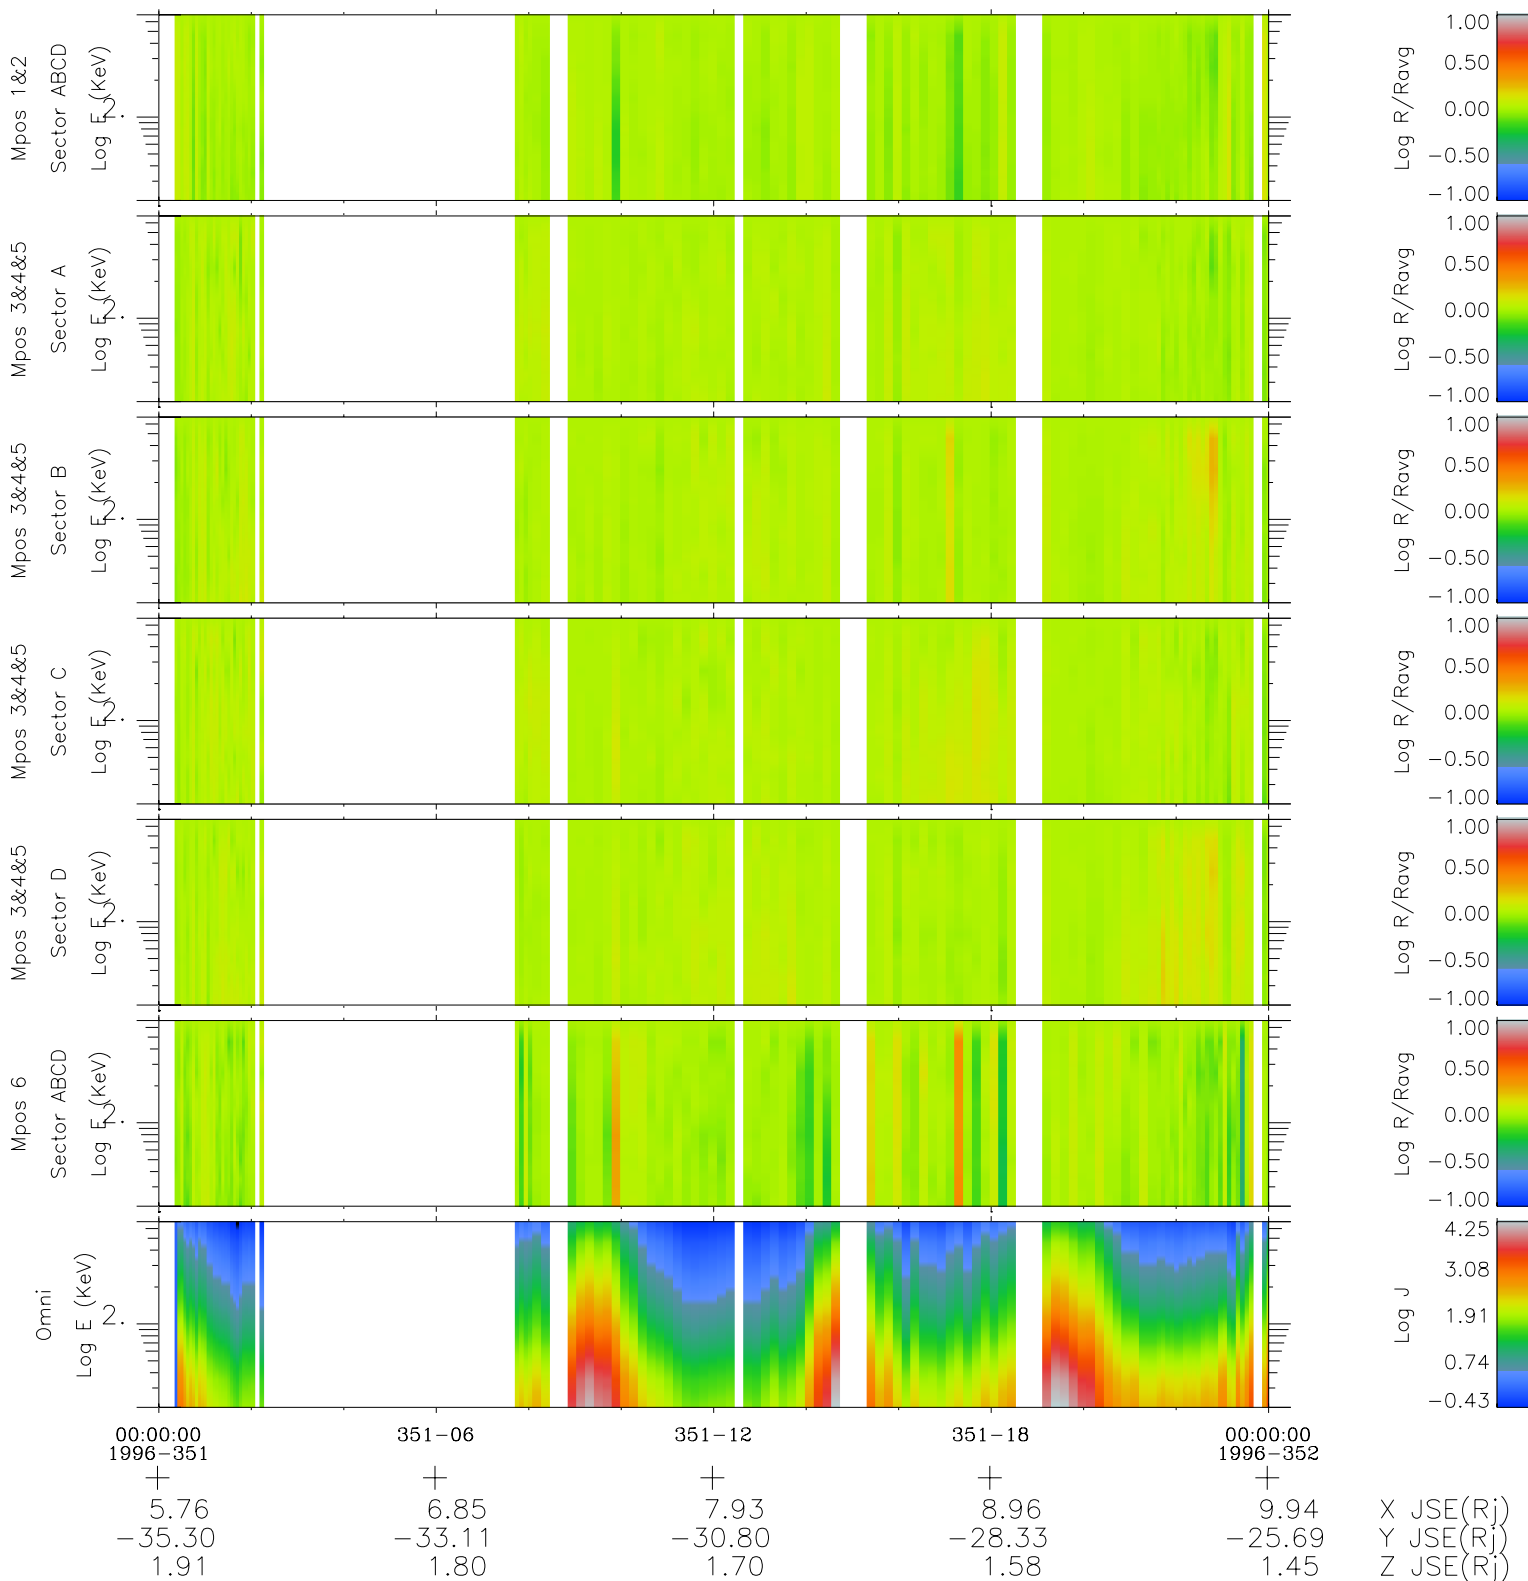

Galileo EPD Real Time R6 Electrons Spectra 96351

Software Version: RTSPEC_R6 V 1.20
 Data Production: 06-03-00
 Plot Production: Fri Sep 14 21:37:48 2001
 Color File: wondr3
 Geofactor File: 1.1

- ◇ = Jupiter look direction
- = Corotation look direction