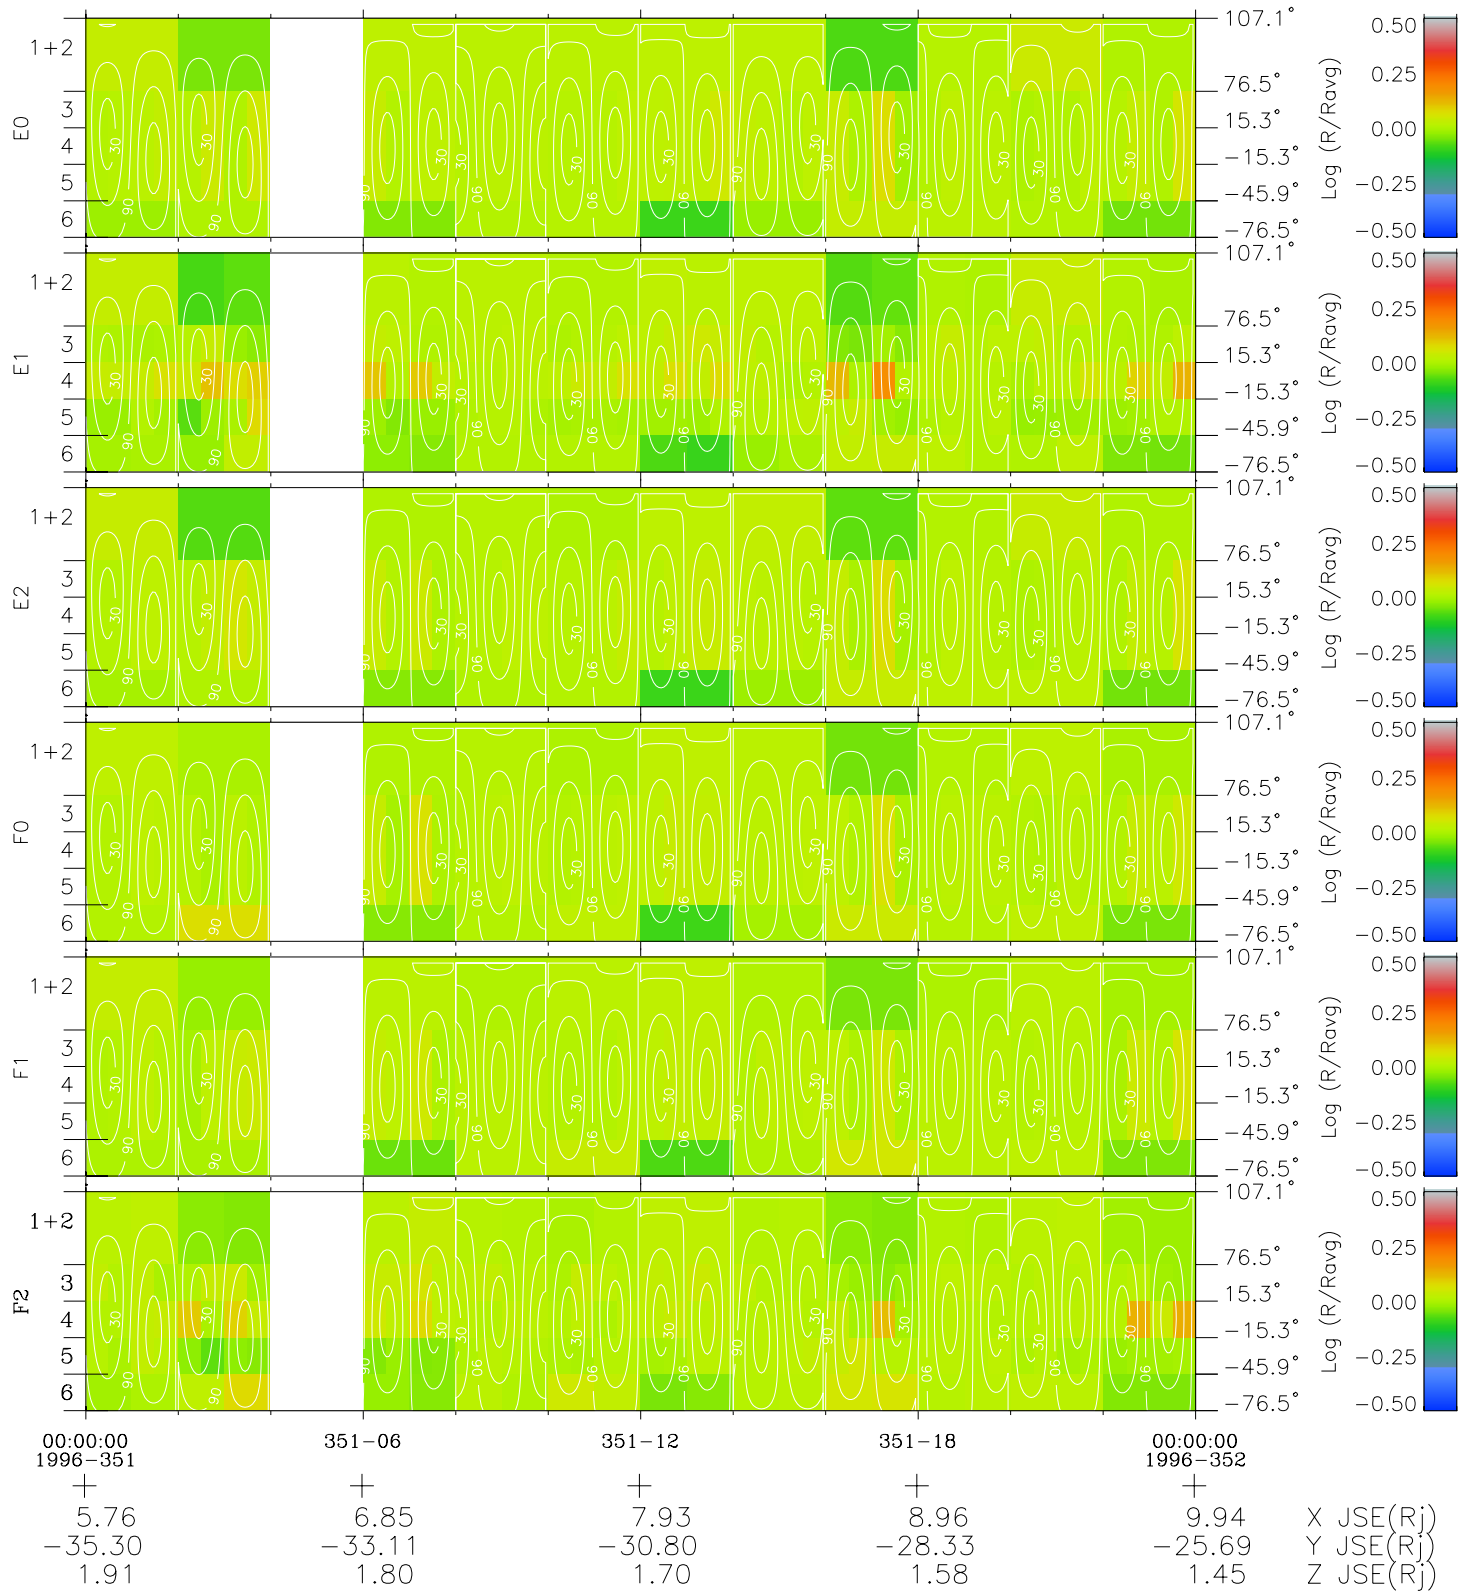

# Galileo EPD Real Time All-Sky Anisotropies 96351

Software Version: RTSKY\_MEAN V 1.20  
 Data Production: 06-03-00  
 Plot Production: Fri Sep 14 21:38:09 2001  
 Color File: wondr3  
 Geofactor File: 1.1

- ◇ = Jupiter look direction
- = Corotation look direction