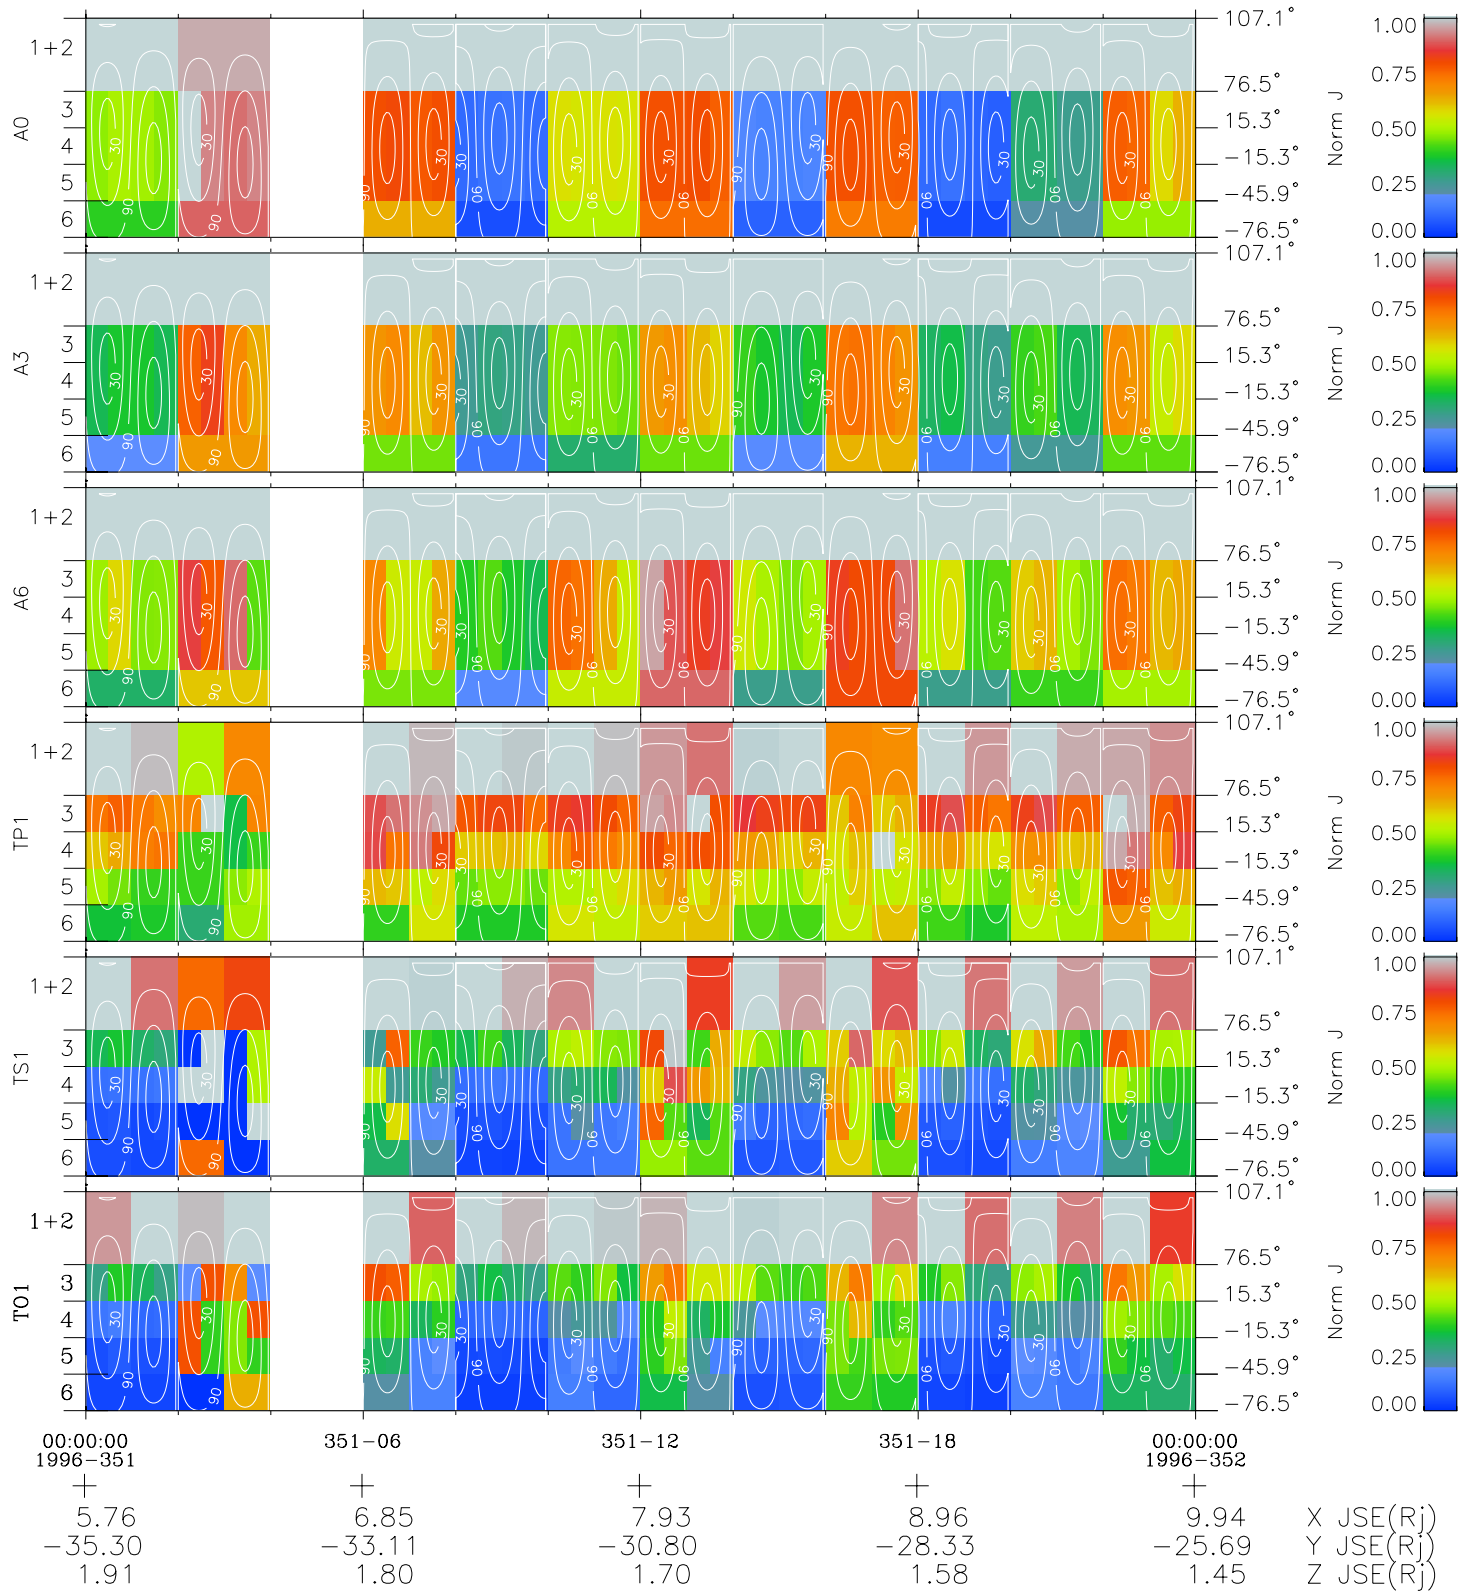

# Galileo EPD Real Time All-Sky Anisotropies 96351

Software Version: RTSKY\_NORM V 1.20  
 Data Production: 06-03-00  
 Plot Production: Fri Sep 14 21:38:29 2001  
 Color File: wondr3  
 Geofactor File: 1.1

◇ = Jupiter look direction  
 □ = Corotation look direction