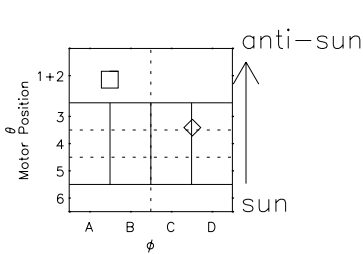

Galileo EPD Real Time All-Sky Anisotropies 96351

Software Version: RTSKY_MEAN V 1.20
 Data Production: 06-03-00
 Plot Production: Fri Sep 14 21:38:02 2001
 Color File: wondr3
 Geofactor File: 1.1

- ◇ = Jupiter look direction
- = Corotation look direction