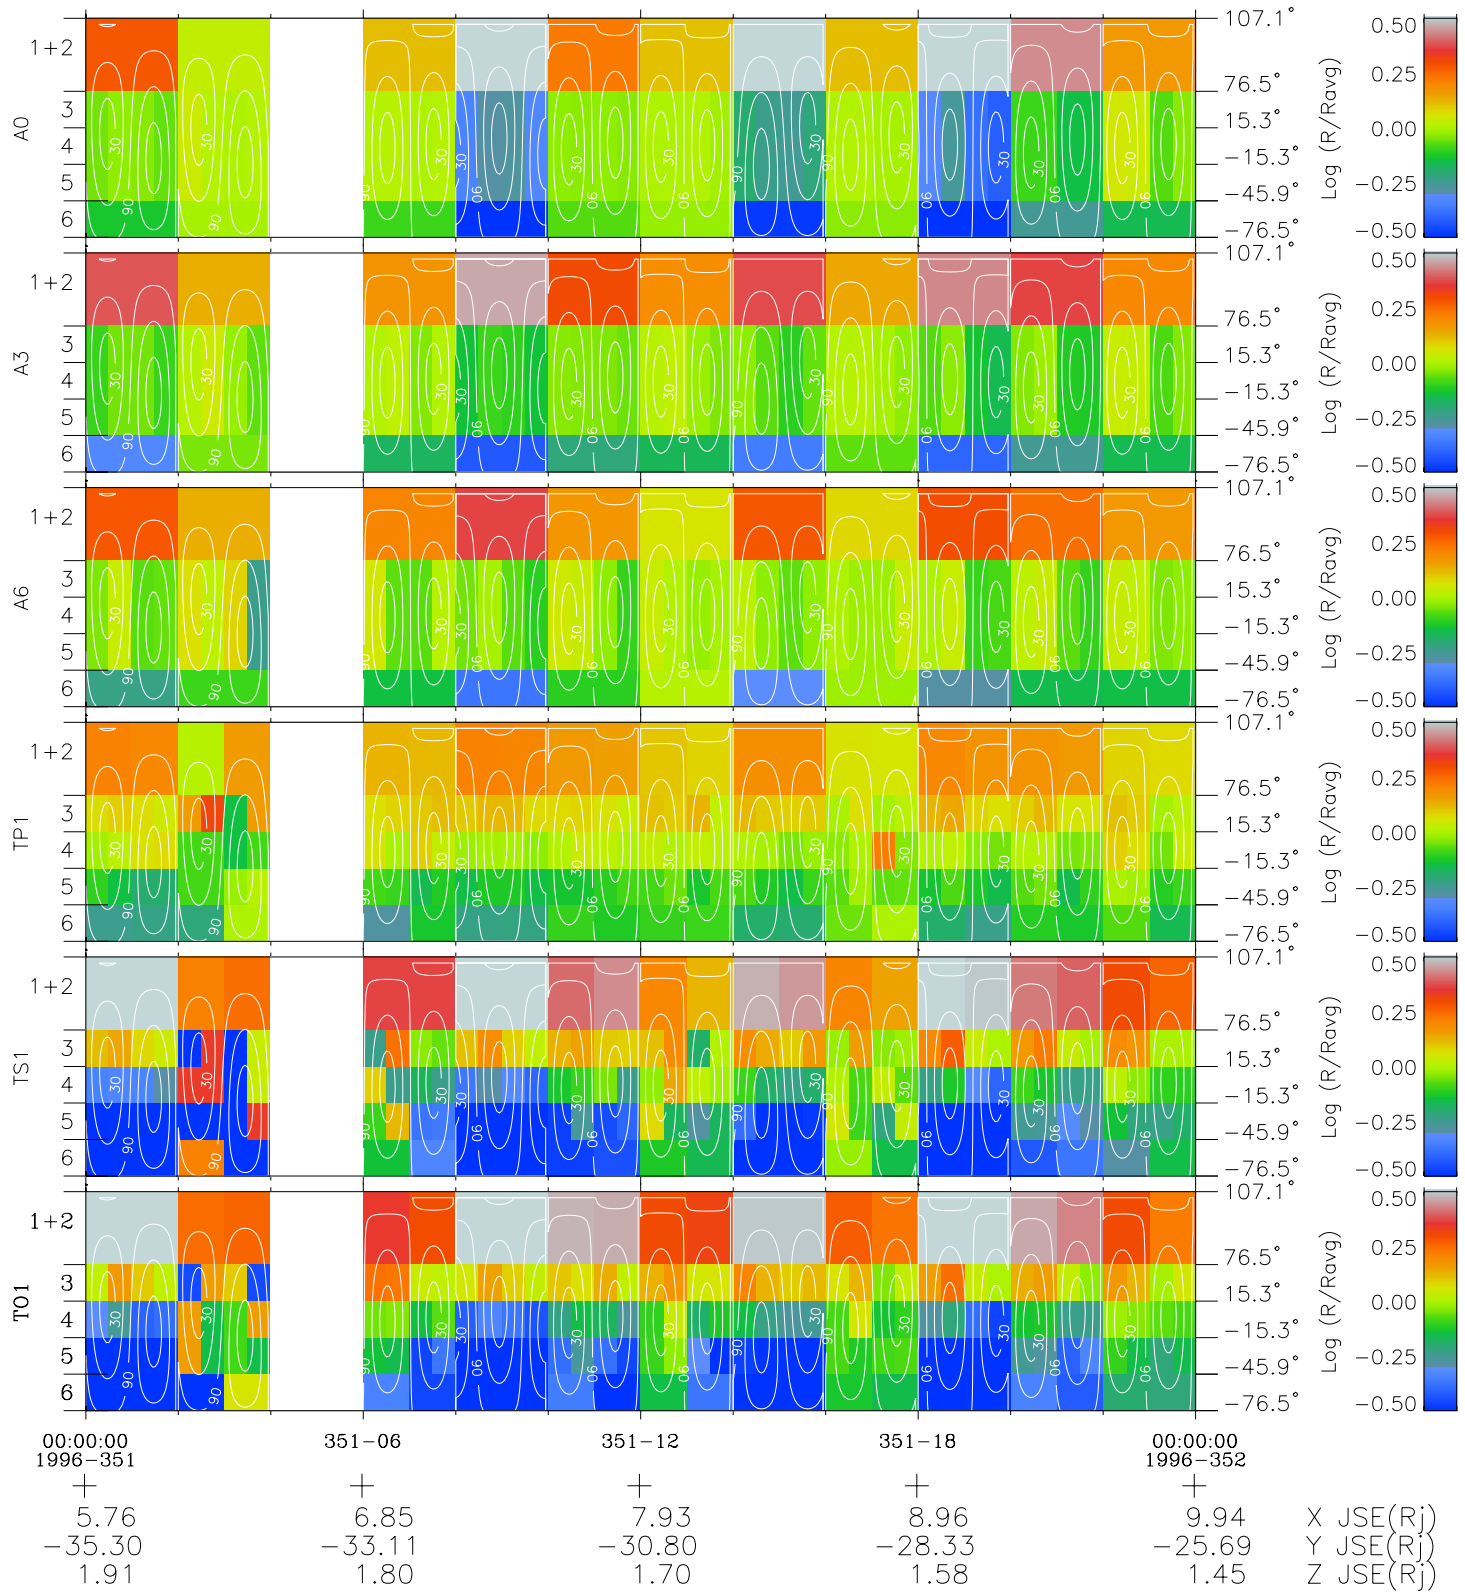

Galileo EPD Real Time All-Sky Anisotropies 96351

Software Version: RTSKY_MEAN V 1.20
 Data Production: 06-03-00
 Plot Production: Fri Sep 14 21:38:02 2001
 Color File: wondr3
 Geofactor File: 1.1

- ◇ = Jupiter look direction
- = Corotation look direction