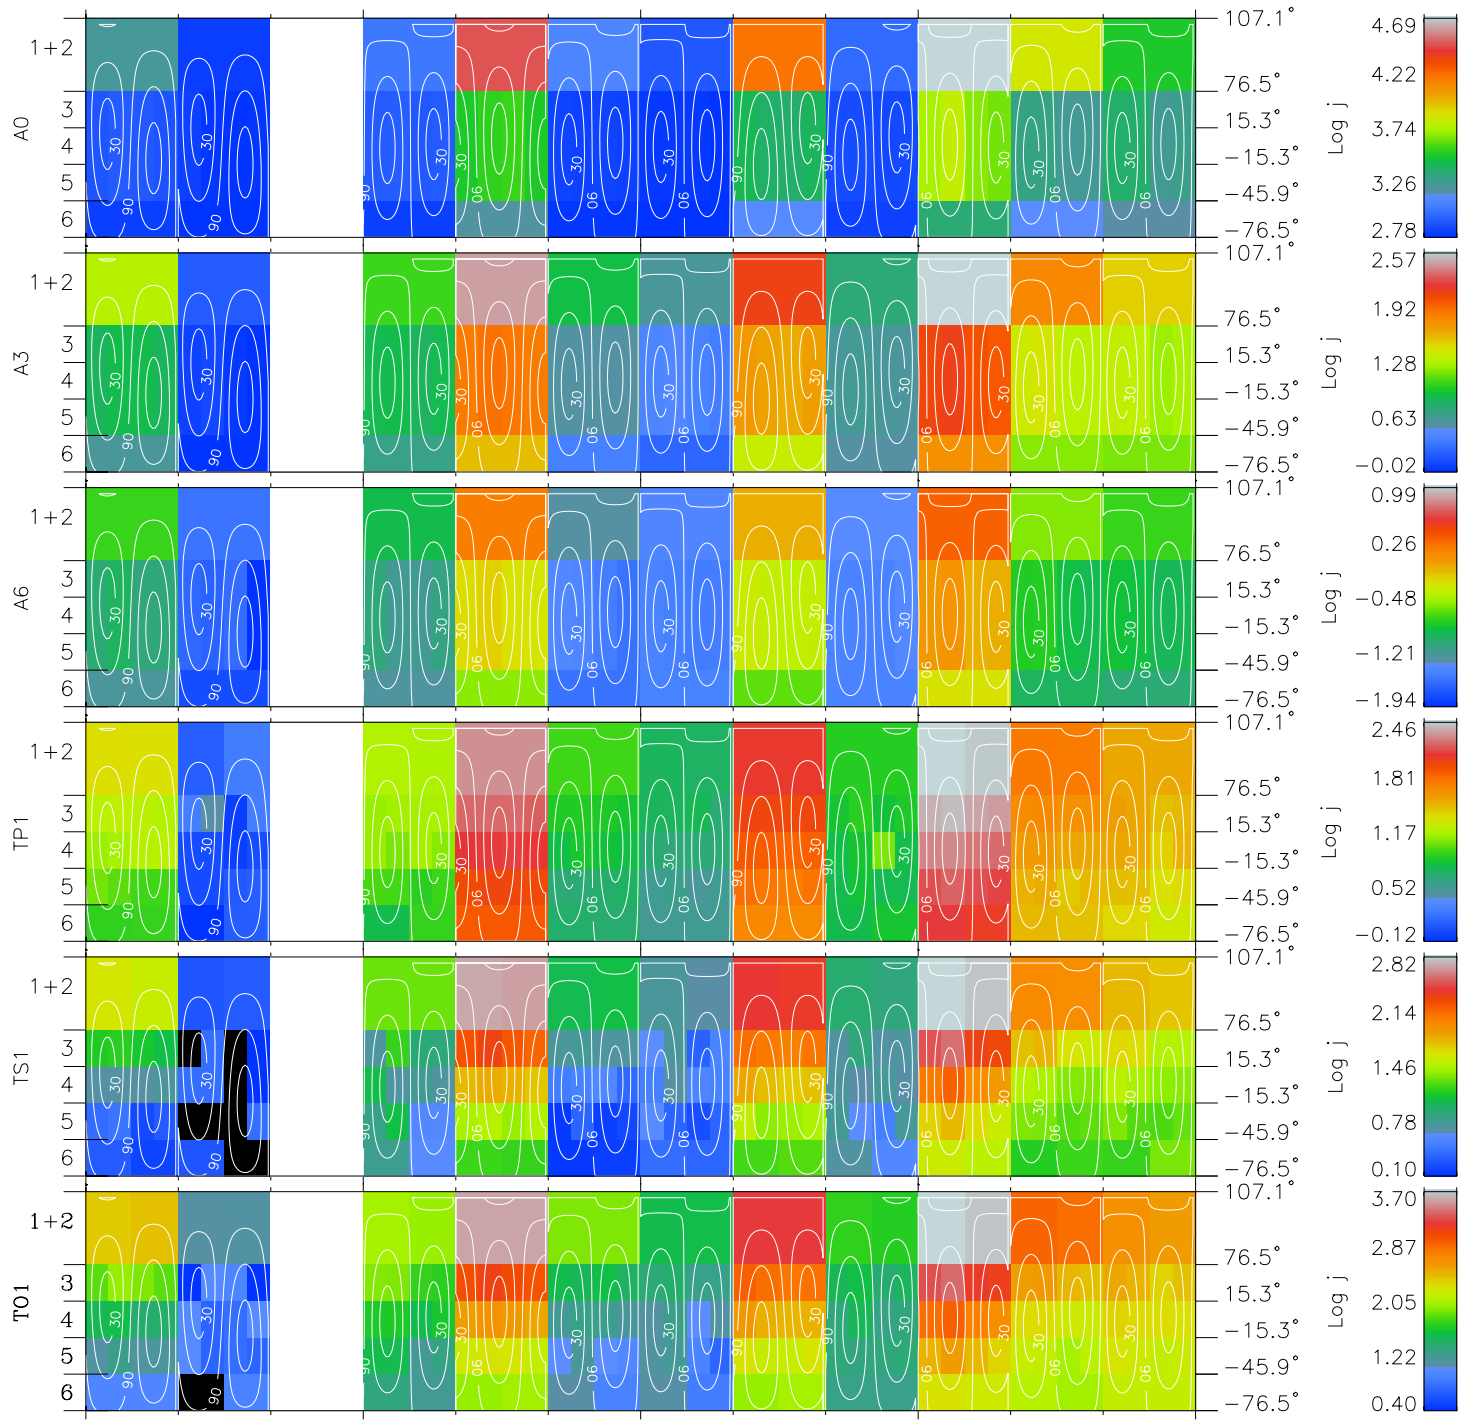

Galileo EPD Real Time All-Sky Anisotropies 96351

Software Version: RTSKY_FLUX V 1.20
 Data Production: 06-03-00
 Plot Production: Fri Sep 14 21:38:16 2001
 Color File: wondr3
 Geofactor File: 1.1

00:00:00 1996-351	351-06	351-12	351-18	00:00:00 1996-352	
+	+	+	+	+	
5.76	6.85	7.93	8.96	9.94	X JSE(R _j)
-35.30	-33.11	-30.80	-28.33	-25.69	Y JSE(R _j)
1.91	1.80	1.70	1.58	1.45	Z JSE(R _j)

- ◇ = Jupiter look direction
- = Corotation look direction