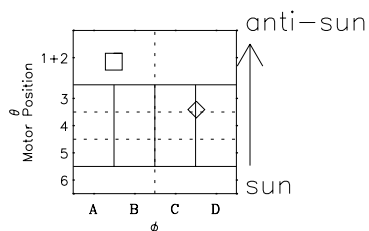

Galileo EPD Real-Time Omni 96351

Software Version: RTLINE_OMNI V 1.20
Data Production: 06-03-00
Plot Production: Fri Sep 14 21:39:47 2001

- ◇ = Jupiter look direction
- = Corotation look direction