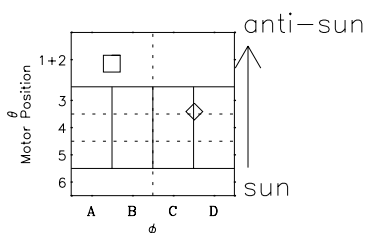

# Galileo EPD Real-Time Six-Sector 96351

Software Version: RTLINE\_R6 V 1.20  
Data Production: 06-03-00  
Plot Production: Fri Sep 14 21:39:56 2001

◇ = Jupiter look direction  
□ = Corotation look direction