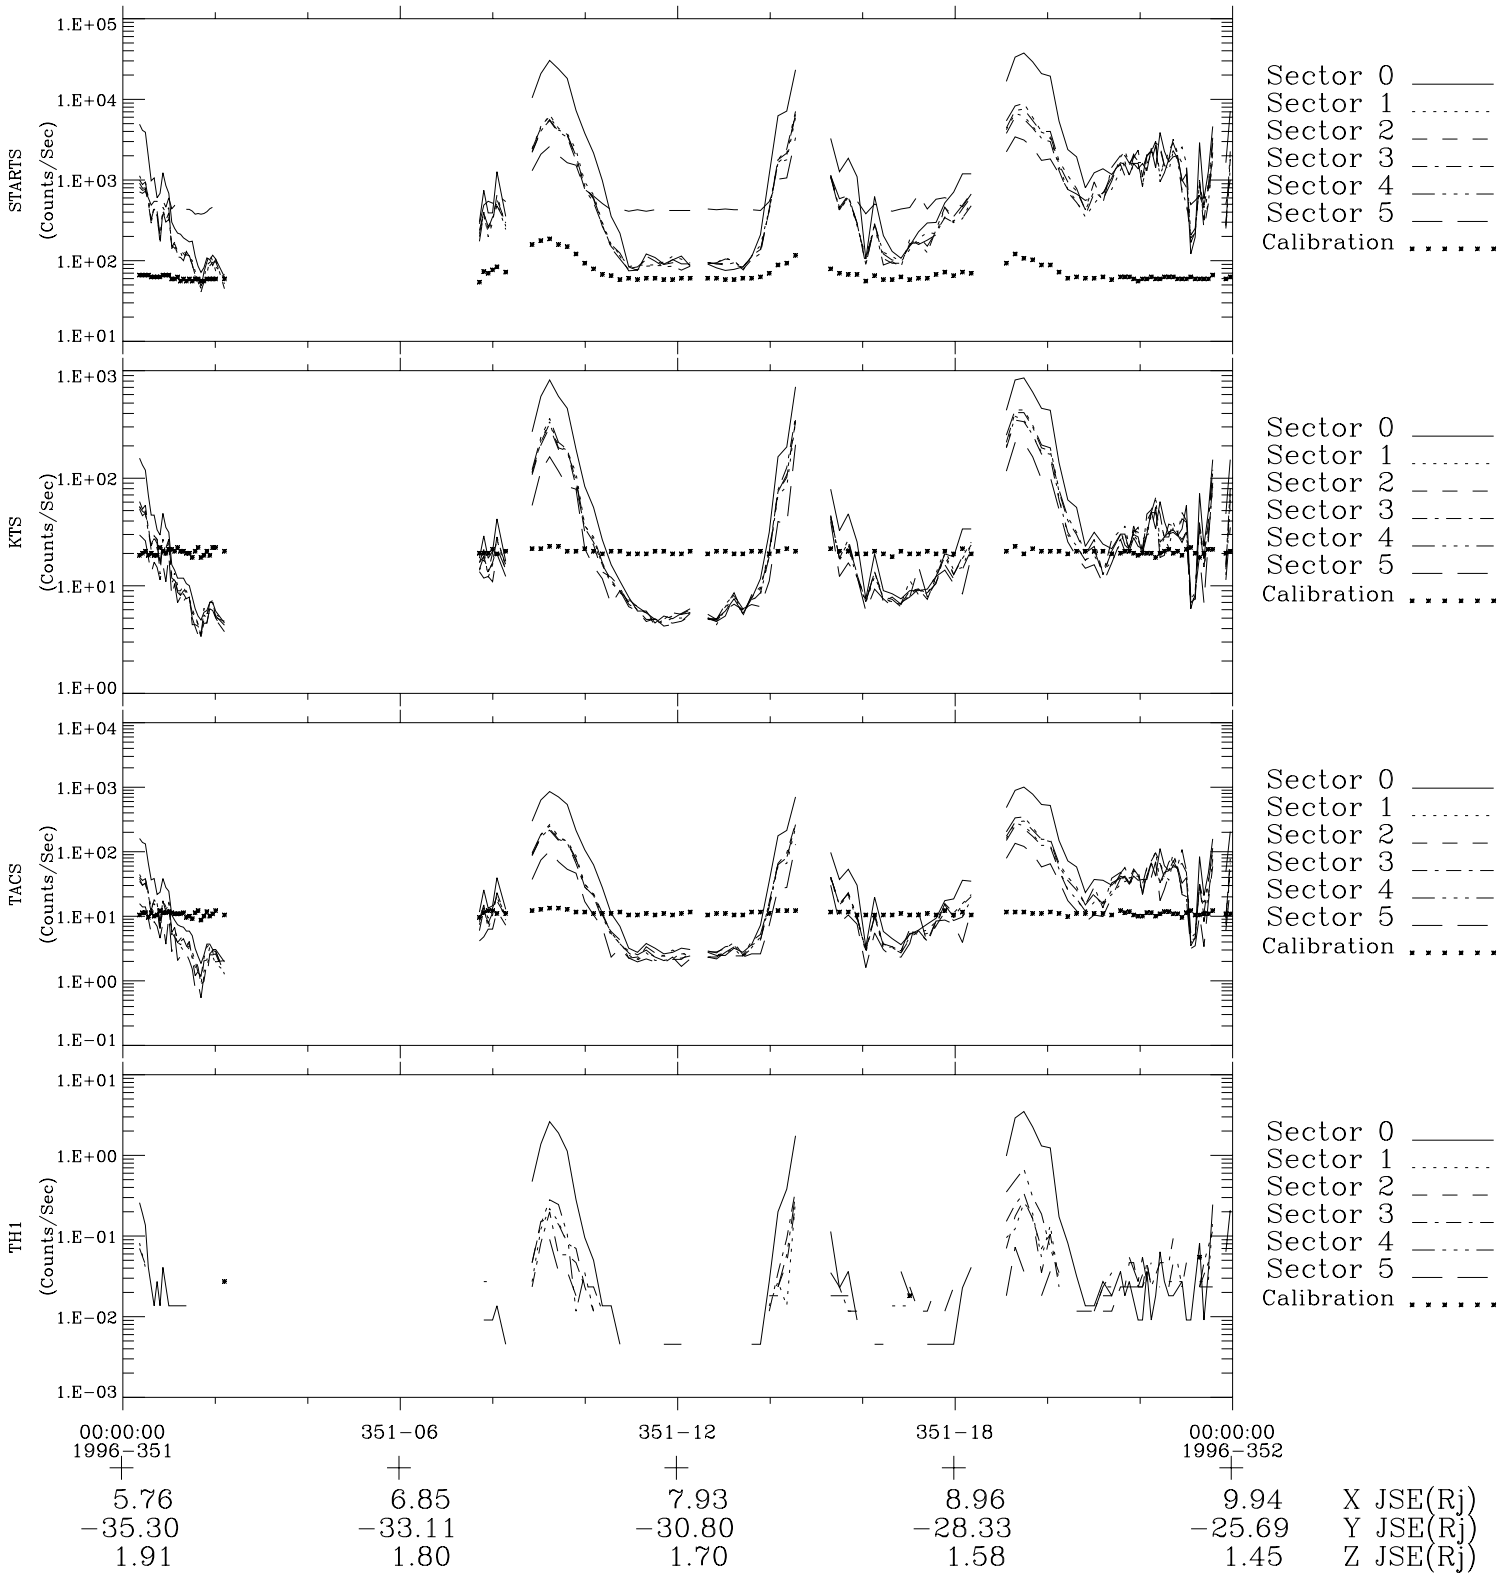

# Galileo EPD Real-Time Six-Sector 96351

Software Version: RTLINE\_R6 V 1.20  
Data Production: 06-03-00  
Plot Production: Fri Sep 14 21:39:56 2001

◇ = Jupiter look direction  
□ = Corotation look direction