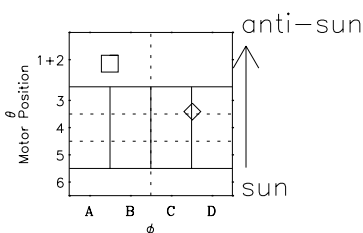

Galileo EPD Real-Time Six-Sector 96351

Software Version: RTLINE_R6 V 1.20
Data Production: 06-03-00
Plot Production: Fri Sep 14 21:39:55 2001

◇ = Jupiter look direction
□ = Corotation look direction