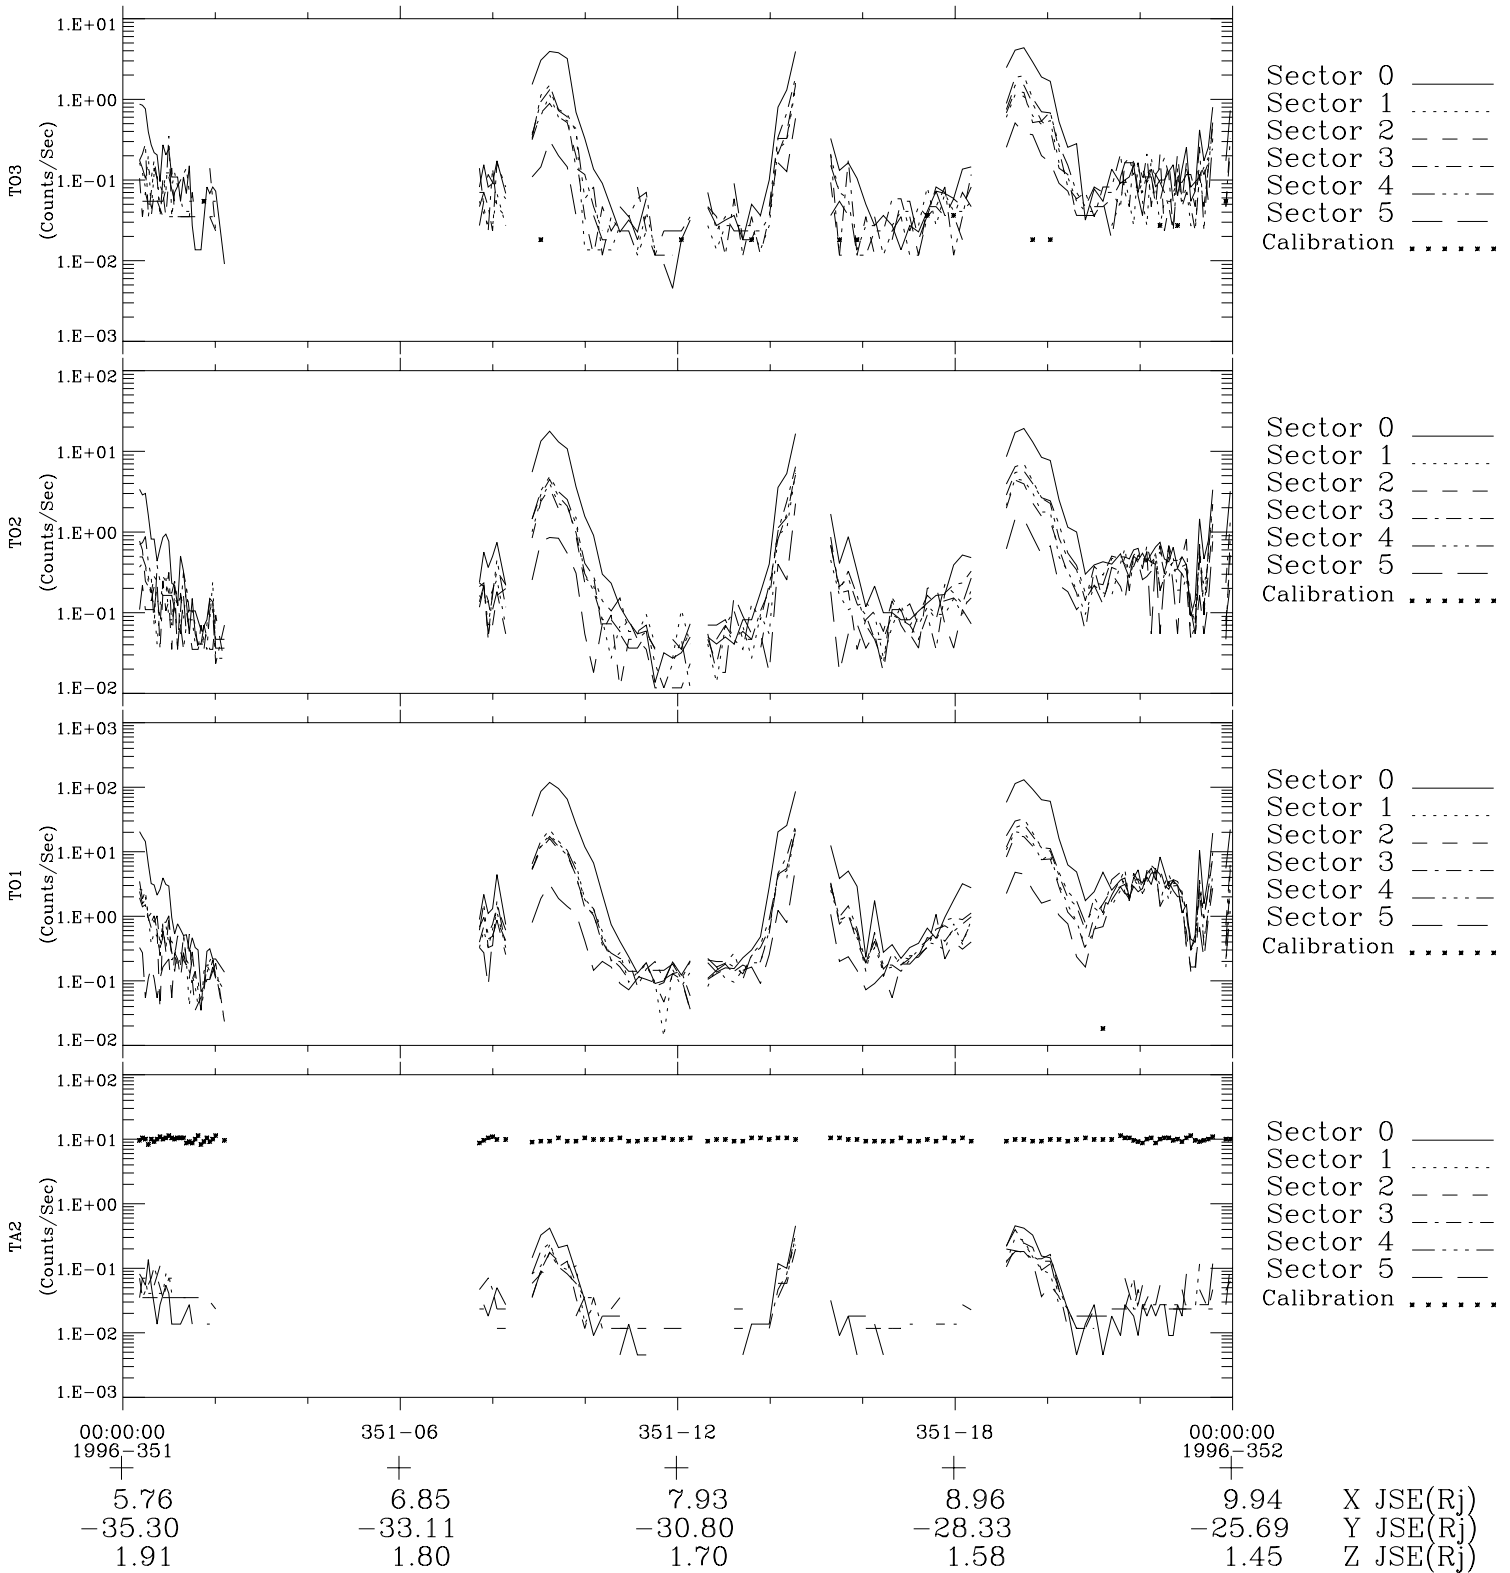

Galileo EPD Real-Time Six-Sector 96351

Software Version: RTLINE_R6 V 1.20
Data Production: 06-03-00
Plot Production: Fri Sep 14 21:39:55 2001

◇ = Jupiter look direction
□ = Corotation look direction