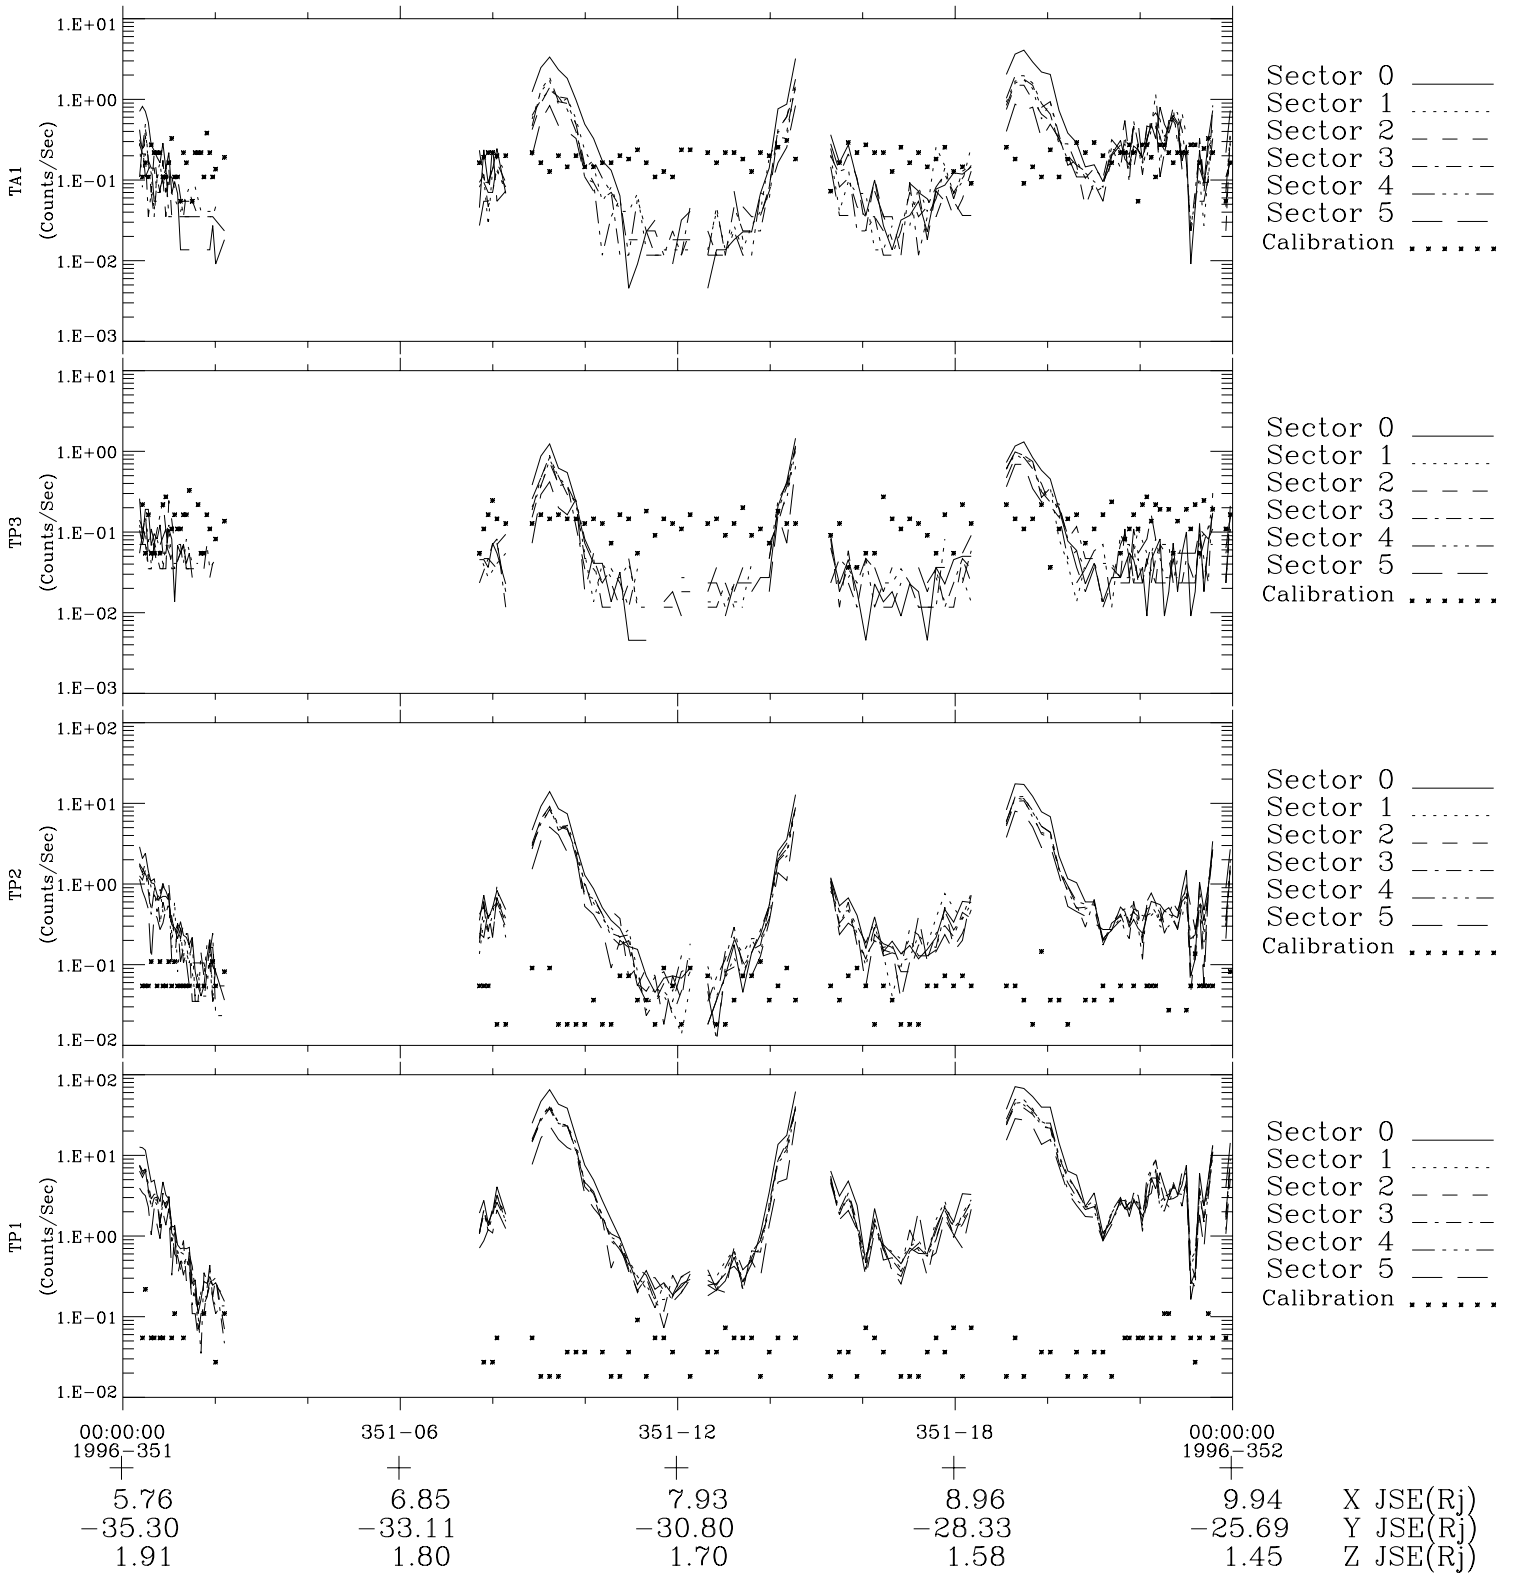

Galileo EPD Real-Time Six-Sector 96351

Software Version: RTLINE_R6 V 1.20
Data Production: 06-03-00
Plot Production: Fri Sep 14 21:39:54 2001

◇ = Jupiter look direction
□ = Corotation look direction