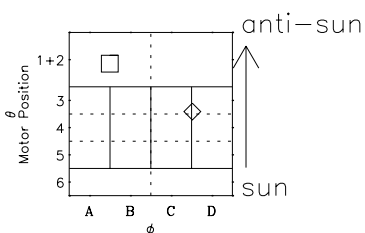

Galileo EPD Real-Time Six-Sector 96351

Software Version: RTLINE_R6 V 1.20
Data Production: 06-03-00
Plot Production: Fri Sep 14 21:39:54 2001

◇ = Jupiter look direction
□ = Corotation look direction