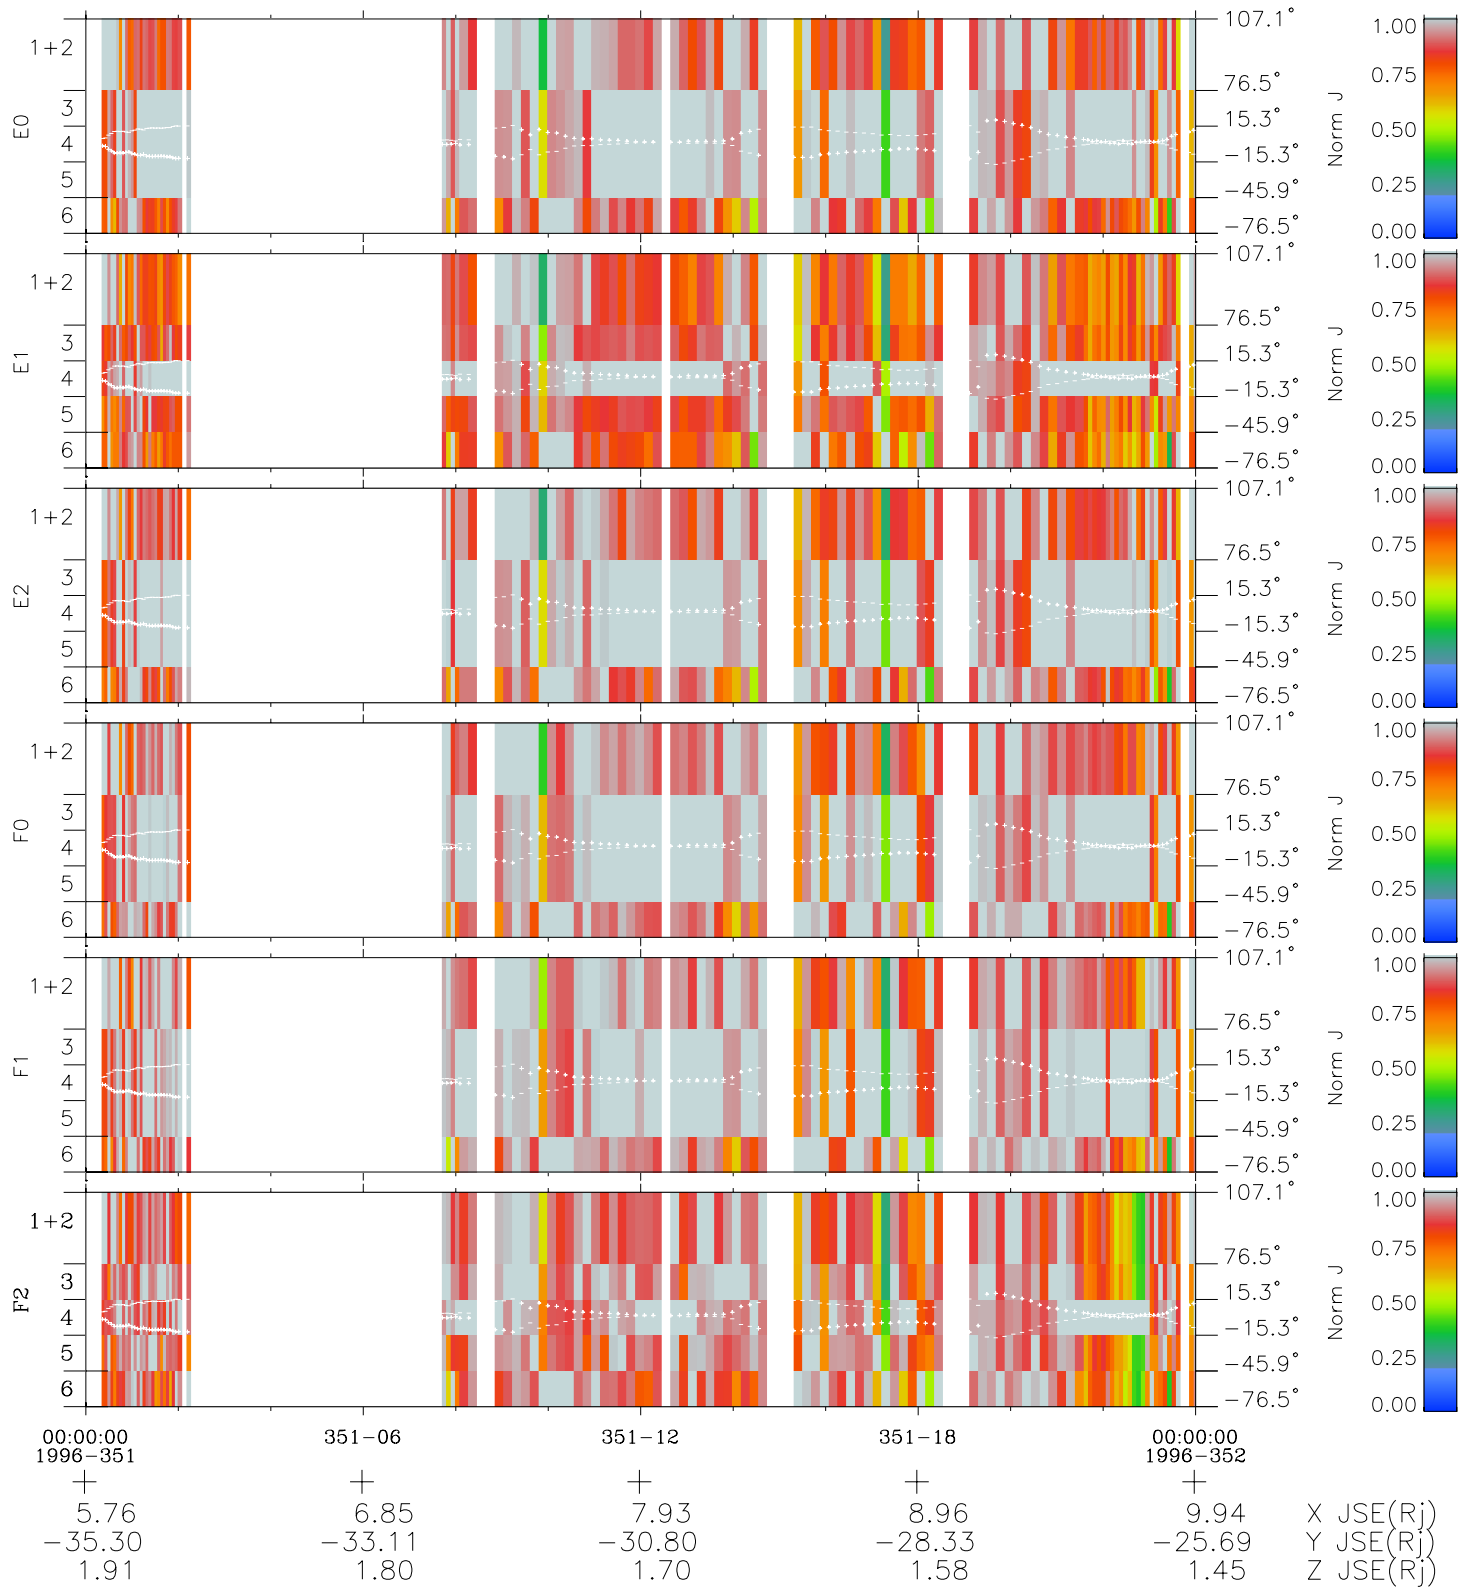

Galileo EPD Real Elevation Anisotropies 96351

Software Version: RTELEV_NORM V 1.20
 Data Production: 06-03-00
 Plot Production: Fri Sep 14 21:39:10 2001
 Color File: wondr3
 Geofactor File: 1.1

- ◇ = Jupiter look direction
- = Corotation look direction