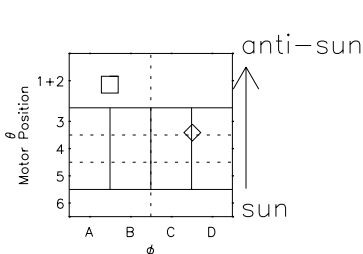

Galileo EPD Real Elevation Anisotropies 96351

Software Version: RTELEV_NORM V 1.20
 Data Production: 06-03-00
 Plot Production: Fri Sep 14 21:39:10 2001
 Color File: wondr3
 Geofactor File: 1.1

- ◇ = Jupiter look direction
- = Corotation look direction