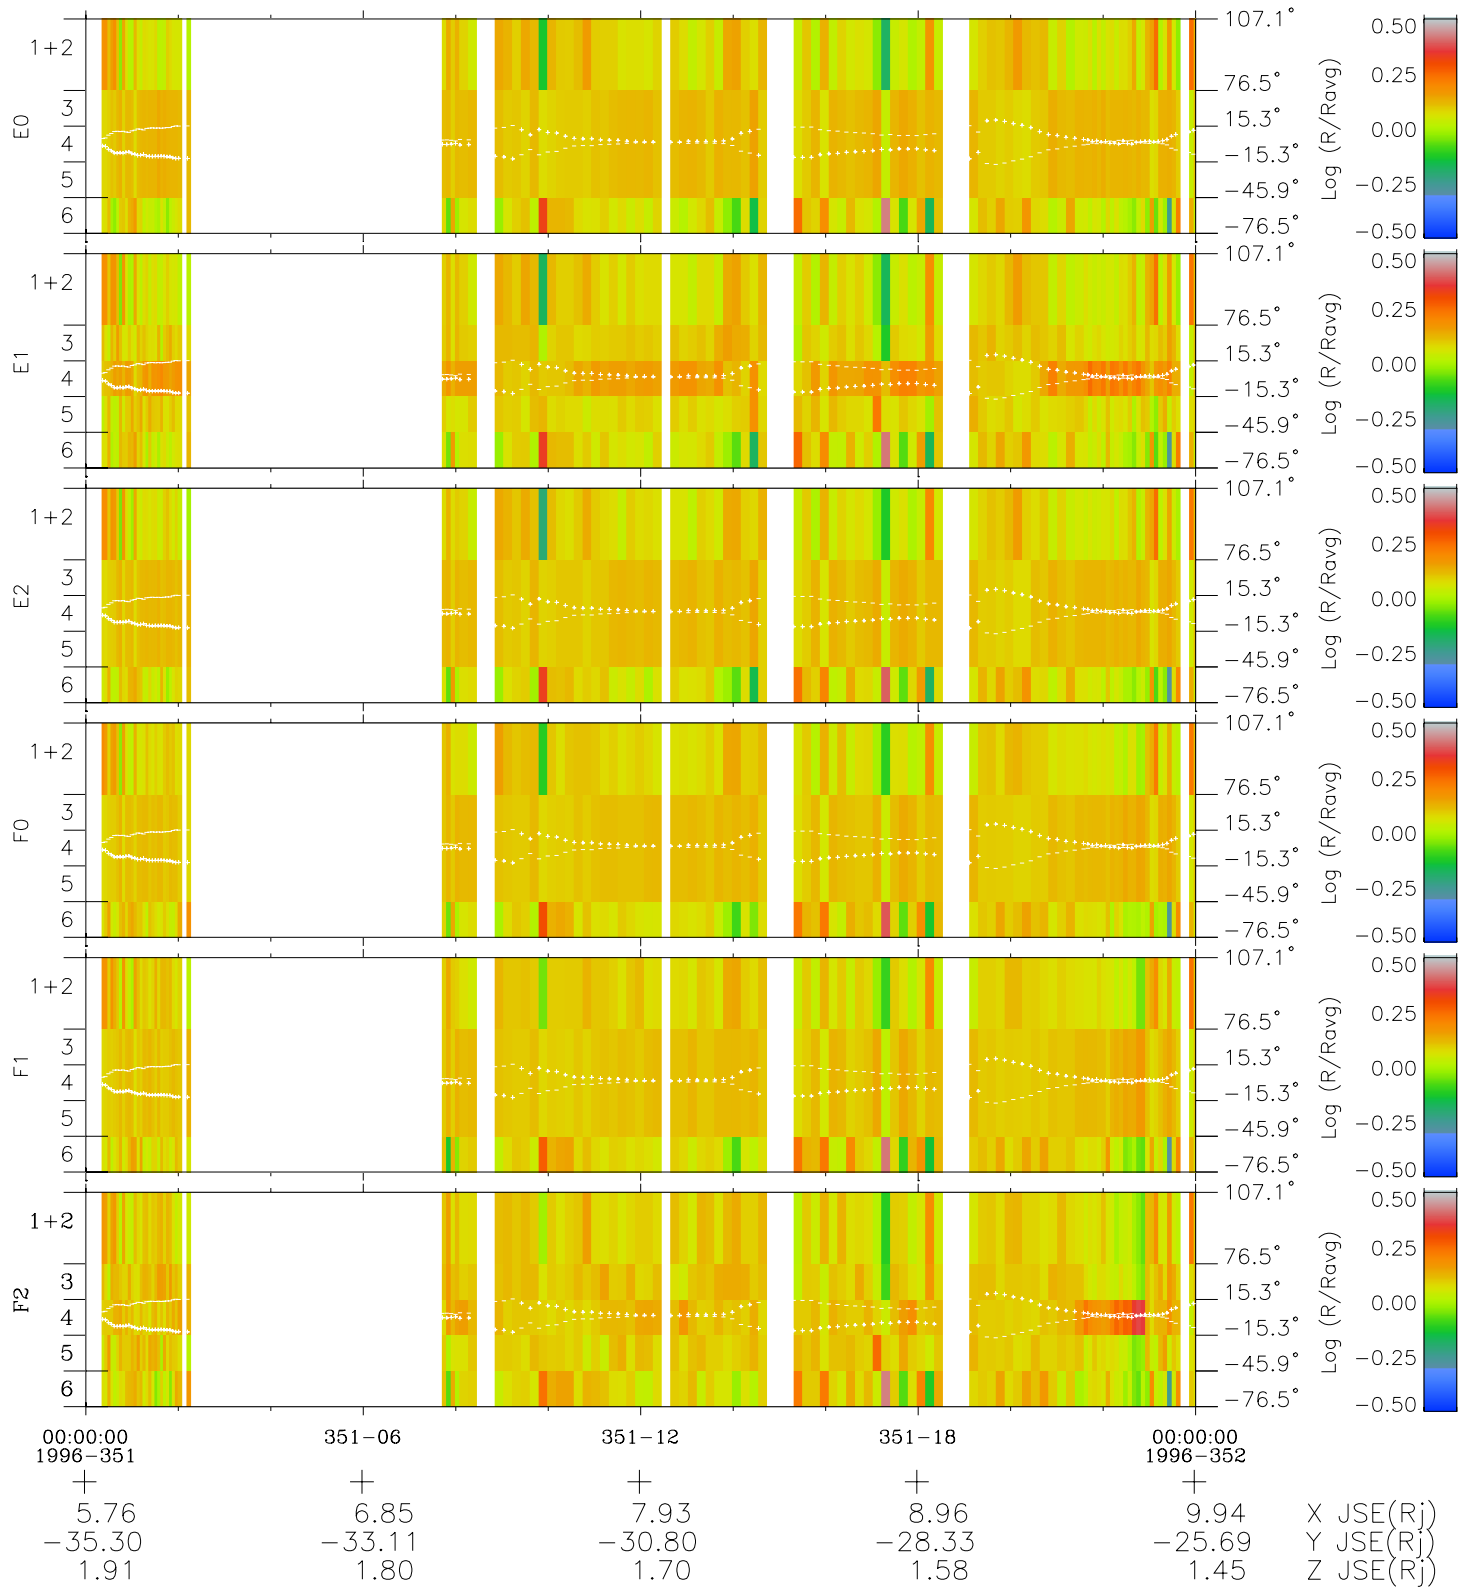

# Galileo EPD Real Elevation Anisotropies 96351

Software Version: RTELEV\_MEAN V 1.20  
Data Production: 06-03-00  
Plot Production: Fri Sep 14 21:38:48 2001  
Color File: wondr3  
Geofactor File: 1.1

- ◇ = Jupiter look direction
- = Corotation look direction