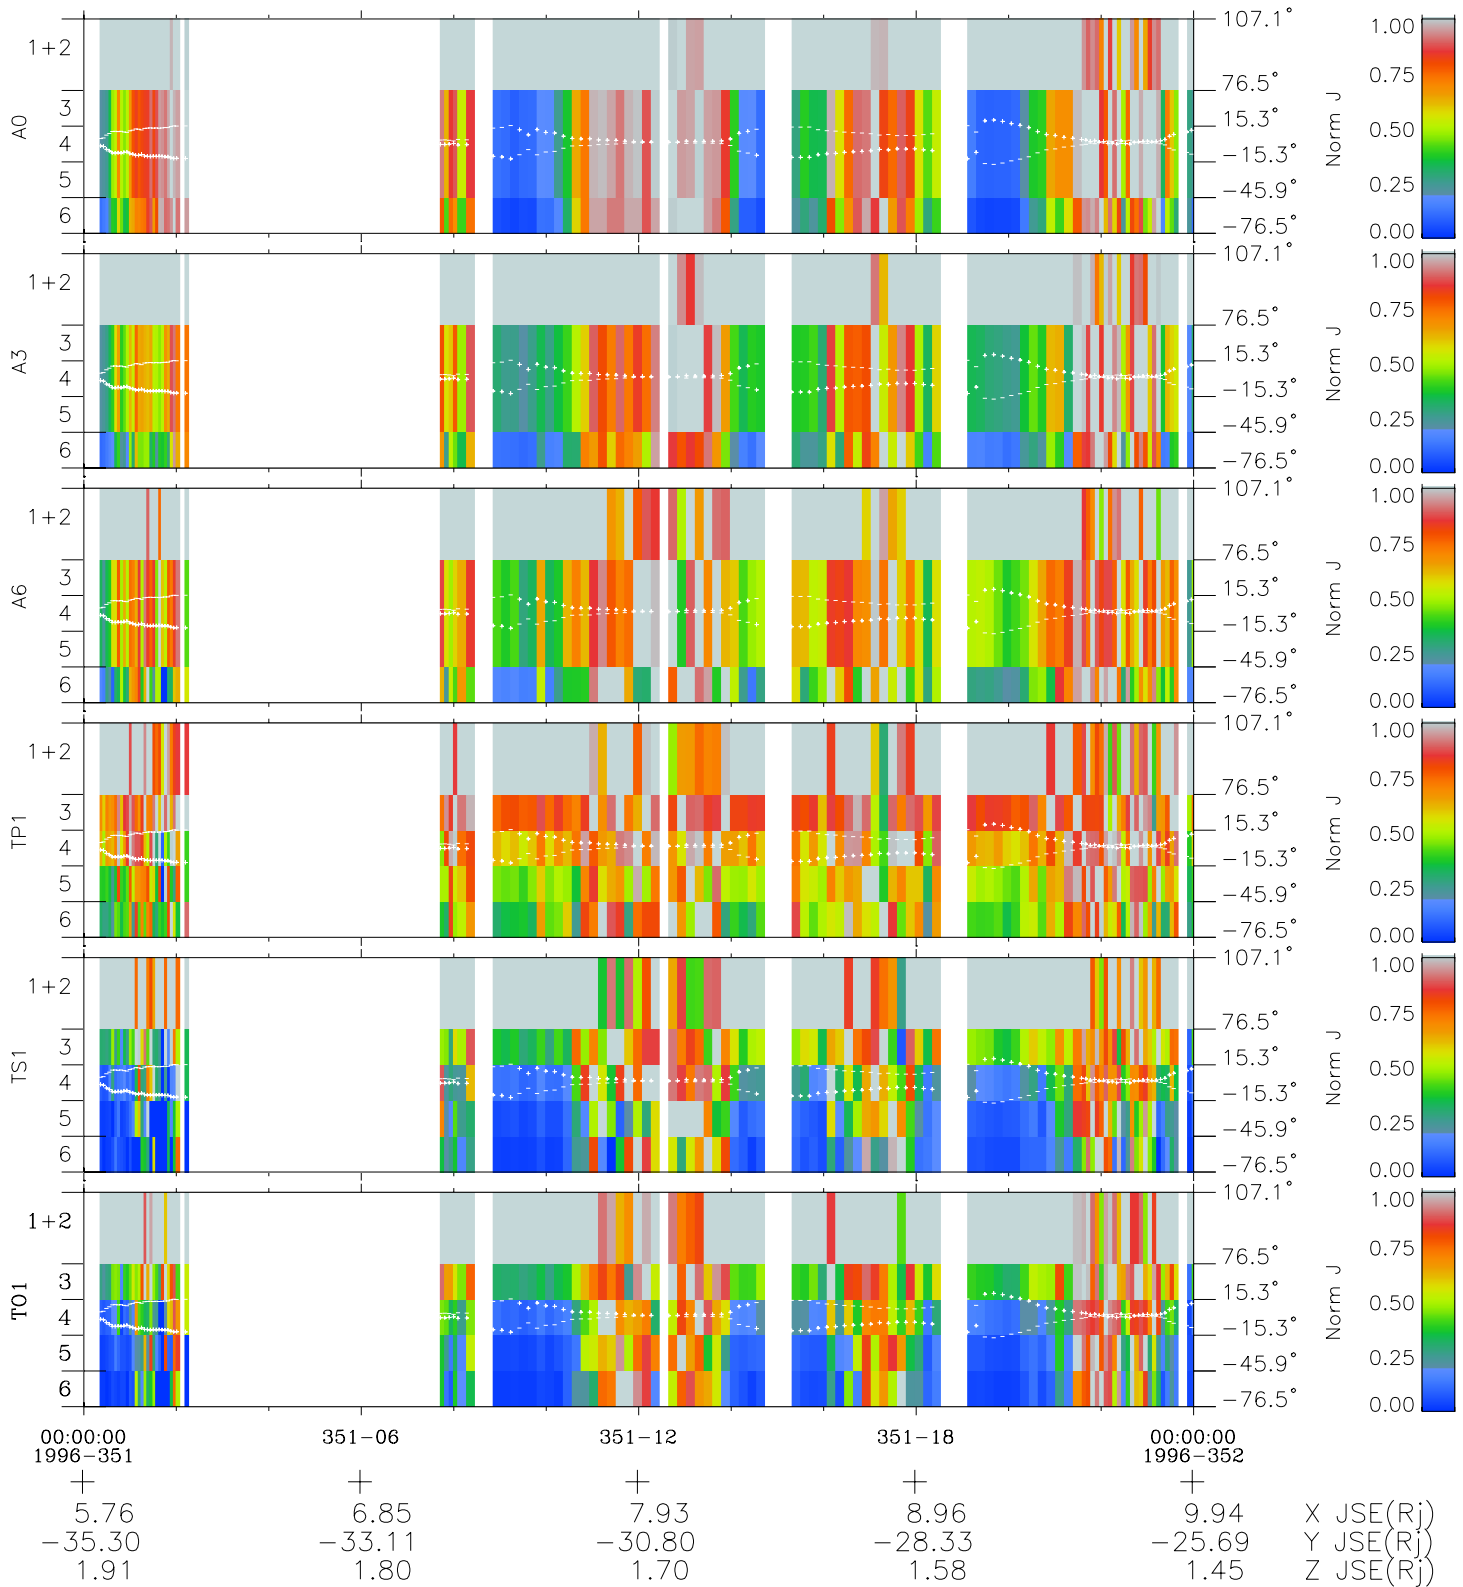

Galileo EPD Real Elevation Anisotropies 96351

Software Version: RTELEV_NORM V 1.20
Data Production: 06-03-00
Plot Production: Fri Sep 14 21:39:04 2001
Color File: wondr3
Geofactor File: 1.1

- ◇ = Jupiter look direction
- = Corotation look direction